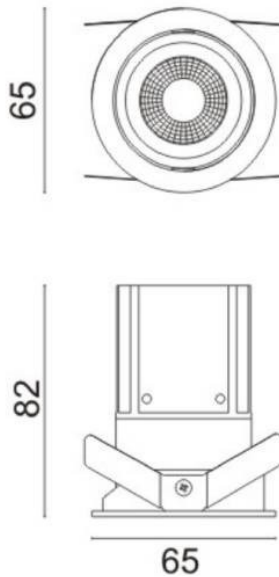

MINIPOINT-A

Lavov Downlights from the family MINIPOINT-A ,power 9 W and CRI 80 with an optic 24 degrees made in Die Cast Aluminum finished in Black with a real lumen output of 640lm and an efficiency of 71,11lm/W. ON/OFF driver.

Item code	86.D019.3421.02
Product type	Indoor
Category	Downlights
Family	MINIPOINT
Subfamily	MINIPOINT-A
Pictograms	

Scheme

Product	
Real power (W)	9
Real luminous flux (Lm)	640
Luminous efficiency (Lm/W)	71.111111111111001
Beam angle (°)	24
Life time (h)	50000 h L80B10
IP	20
Electrical class insulation	Clas II
Colour	Black
Control gear included	Yes
Control gear	ON/OFF
Flicker Free	Yes
Light source	LED
Type of LED	COB
Colour temperature (K)	4000
Colour consistency (SDCM)	SDCM<3
CRI	80