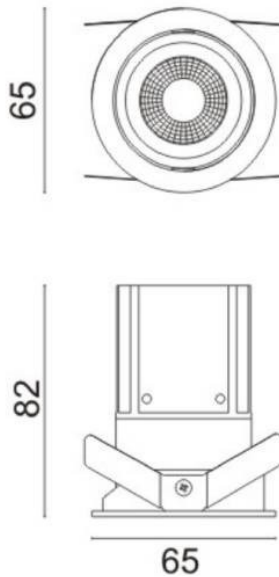

MINIPOINT-A

Lavov Downlights from the family MINIPOINT-A ,power 9 W and CRI 80 with an optic 24 degrees made in Die Cast Aluminum finished in Black with a real lumen output of 640lm and an efficiency of 71,11lm/W. ON/OFF driver.

Item code	86.D019.3421.02
Product type	Indoor
Category	Downlights
Family	MINIPOINT
Subfamily	MINIPOINT-A
Pictograms	

Scheme

Product	
Real power (W)	9
Real luminous flux (Lm)	640
Luminous efficiency (Lm/W)	71.11111111111001
Beam angle (°)	24
Life time (h)	50000 h L80B10
IP	20
Electrical class insulation	Clas II
Colour	Black
Control gear included	Yes
Control gear	ON/OFF
Flicker Free	Yes
Light source	LED
Type of LED	COB
Colour temperature (K)	4000
Colour consistency (SDCM)	SDCM<3
CRI	80