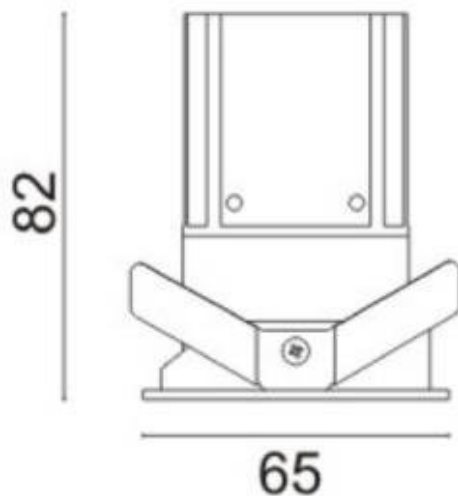

MINIPOINT-A

Lavov Downlights from the family MINIPOINT-A ,power 9 W and CRI 80 with an optic 24 degrees made in Die Cast Aluminum finished in Black with a real lumen output of 640lm and an efficiency of 71,11lm/W. ON/OFF driver.

Item code	86.D019.3421.02
Product type	Indoor
Category	Downlights
Family	MINIPOINT
Subfamily	MINIPOINT-A
Pictograms	

Scheme

Product	
Real power (W)	9
Real luminous flux (Lm)	640
Luminous efficiency (Lm/W)	71.111111111111001
Beam angle (°)	24
Life time (h)	50000 h L80B10
IP	20
Electrical class insulation	Clas II
Colour	Black
Control gear included	Yes
Control gear	ON/OFF
Flicker Free	Yes
Light source	LED
Type of LED	COB
Colour temperature (K)	4000
Colour consistency (SDCM)	SDCM3
CRI	80