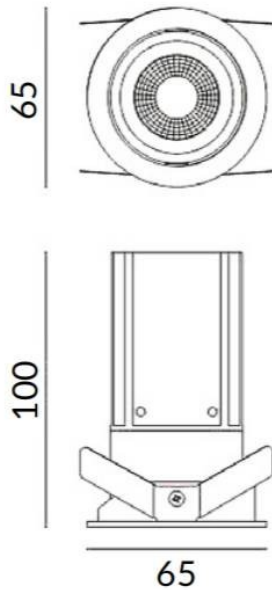

MINIPOINT-A

Lavov Downlights from the family MINIPOINT-A ,power 12 W and CRI 80 with an optic 12 degrees made in Die Cast Aluminum finished in White with a real lumen output of 840lm and an efficiency of 70lm/W. ON/OFF driver.

Item code	86.D019.4311.01
Product type	Indoor
Category	Downlights
Family	MINIPOINT
Subfamily	MINIPOINT-A
Pictograms	

Scheme

Product	
Real power (W)	12
Real luminous flux (Lm)	840
Luminous efficiency (Lm/W)	70
Beam angle (°)	12
Life time (h)	50000 h L80B10
IP	20
Electrical class insulation	Clas II
Colour	White
Control gear included	Yes
Control gear	ON/OFF
Flicker Free	Yes
Light source	LED
Type of LED	COB
Colour temperature (K)	3000
Colour consistency (SDCM)	SDCM<3
CRI	80