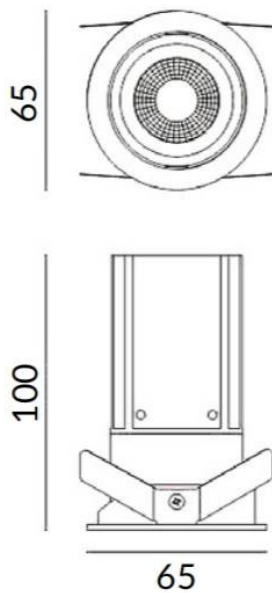

MINIPOINT-A

Lavov Downlights from the family MINIPOINT-A ,power 12 W and CRI 80 with an optic 12 degrees made in Die Cast Aluminum finished in White with a real lumen output of 840lm and an efficiency of 70lm/W. ON/OFF driver.

Item code	86.D019.4311.01
Product type	Indoor
Category	Downlights
Family	MINIPOINT
Subfamily	MINIPOINT-A
Pictograms	

Scheme

Product	
Real power (W)	12
Real luminous flux (Lm)	840
Luminous efficiency (Lm/W)	70
Beam angle (°)	12
Life time (h)	50000 h L80B10
IP	20
Electrical class insulation	Clas II
Colour	White
Control gear included	Yes
Control gear	ON/OFF
Flicker Free	Yes
Light source	LED
Type of LED	COB
Colour temperature (K)	3000
Colour consistency (SDCM)	SDCM<3
CRI	80