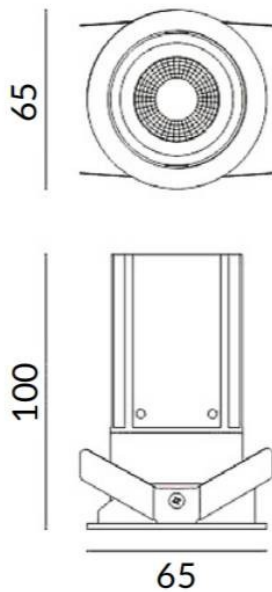

MINIPOINT-A

Lavov Downlights from the family MINIPOINT-A ,power 12 W and CRI 80 with an optic 12 degrees made in Die Cast Aluminum finished in Black with a real lumen output of 840lm and an efficiency of 70lm/W. ON/OFF driver.

Item code	86.D019.4311.02
Product type	Indoor
Category	Downlights
Family	MINIPOINT
Subfamily	MINIPOINT-A
Pictograms	

Scheme

Product	
Real power (W)	12
Real luminous flux (Lm)	840
Luminous efficiency (Lm/W)	70
Beam angle (°)	12
Life time (h)	50000 h L80B10
IP	20
Electrical class insulation	Clas II
Colour	Black
Control gear included	Yes
Control gear	ON/OFF
Flicker Free	Yes
Light source	LED
Type of LED	COB
Colour temperature (K)	3000
Colour consistency (SDCM)	SDCM<3
CRI	80