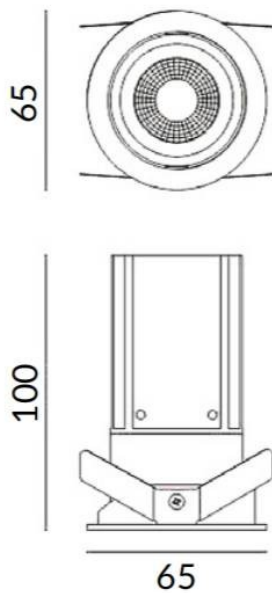

MINIPOINT-A

Lavov Downlights from the family MINIPOINT-A ,power 12 W and CRI 80 with an optic 12 degrees made in Die Cast Aluminum finished in Black with a real lumen output of 840lm and an efficiency of 70lm/W. ON/OFF driver.

Item code	86.D019.4311.02
Product type	Indoor
Category	Downlights
Family	MINIPOINT
Subfamily	MINIPOINT-A
Pictograms	

Scheme

Product	
Real power (W)	12
Real luminous flux (Lm)	840
Luminous efficiency (Lm/W)	70
Beam angle (°)	12
Life time (h)	50000 h L80B10
IP	20
Electrical class insulation	Clas II
Colour	Black
Control gear included	Yes
Control gear	ON/OFF
Flicker Free	Yes
Light source	LED
Type of LED	COB
Colour temperature (K)	3000
Colour consistency (SDCM)	SDCM<3
CRI	80