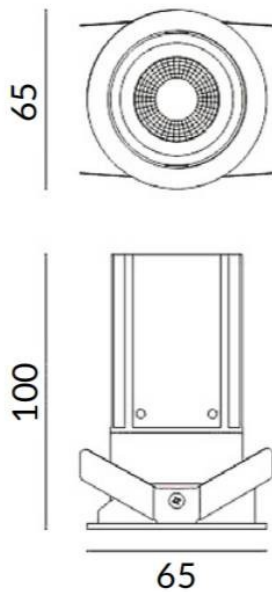

MINIPOINT-A

Lavov Downlights from the family MINIPOINT-A ,power 12 W and CRI 80 with an optic 24 degrees made in Die Cast Aluminum finished in Black with a real lumen output of 840lm and an efficiency of 70lm/W. ON/OFF driver.

Item code	86.D019.4321.02
Product type	Indoor
Category	Downlights
Family	MINIPOINT
Subfamily	MINIPOINT-A
Pictograms	

Scheme

Product	
Real power (W)	12
Real luminous flux (Lm)	840
Luminous efficiency (Lm/W)	70
Beam angle (°)	24
Life time (h)	50000 h L80B10
IP	20
Electrical class insulation	Clas II
Colour	Black
Control gear included	Yes
Control gear	ON/OFF
Flicker Free	Yes
Light source	LED
Type of LED	COB
Colour temperature (K)	3000
Colour consistency (SDCM)	SDCM<3
CRI	80