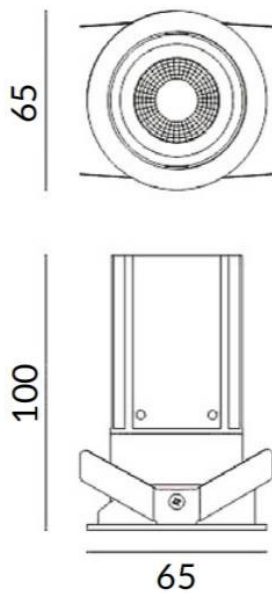

MINIPOINT-A

Lavov Downlights from the family MINIPOINT-A ,power 12 W and CRI 80 with an optic 24 degrees made in Die Cast Aluminum finished in Black with a real lumen output of 840lm and an efficiency of 70lm/W. ON/OFF driver.

Item code	86.D019.4321.02
Product type	Indoor
Category	Downlights
Family	MINIPOINT
Subfamily	MINIPOINT-A
Pictograms	

Scheme

Product	
Real power (W)	12
Real luminous flux (Lm)	840
Luminous efficiency (Lm/W)	70
Beam angle (°)	24
Life time (h)	50000 h L80B10
IP	20
Electrical class insulation	Clas II
Colour	Black
Control gear included	Yes
Control gear	ON/OFF
Flicker Free	Yes
Light source	LED
Type of LED	COB
Colour temperature (K)	3000
Colour consistency (SDCM)	SDCM<3
CRI	80