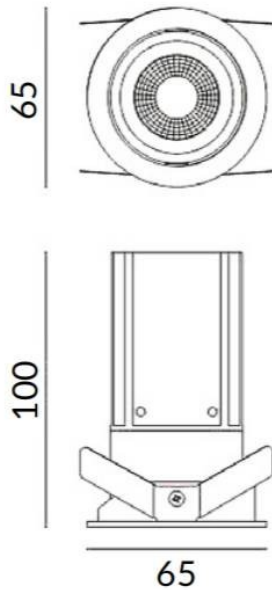

MINIPOINT-A

Lavov Downlights from the family MINIPOINT-A ,power 12 W and CRI 80 with an optic 24 degrees made in Die Cast Aluminum finished in Black with a real lumen output of 840lm and an efficiency of 70lm/W. ON/OFF driver.

Item code	86.D019.4321.02
Product type	Indoor
Category	Downlights
Family	MINIPOINT
Subfamily	MINIPOINT-A
Pictograms	

Scheme

Product	
Real power (W)	12
Real luminous flux (Lm)	840
Luminous efficiency (Lm/W)	70
Beam angle (°)	24
Life time (h)	50000 h L80B10
IP	20
Electrical class insulation	Clas II
Colour	Black
Control gear included	Yes
Control gear	ON/OFF
Flicker Free	Yes
Light source	LED
Type of LED	COB
Colour temperature (K)	3000
Colour consistency (SDCM)	SDCM<3
CRI	80