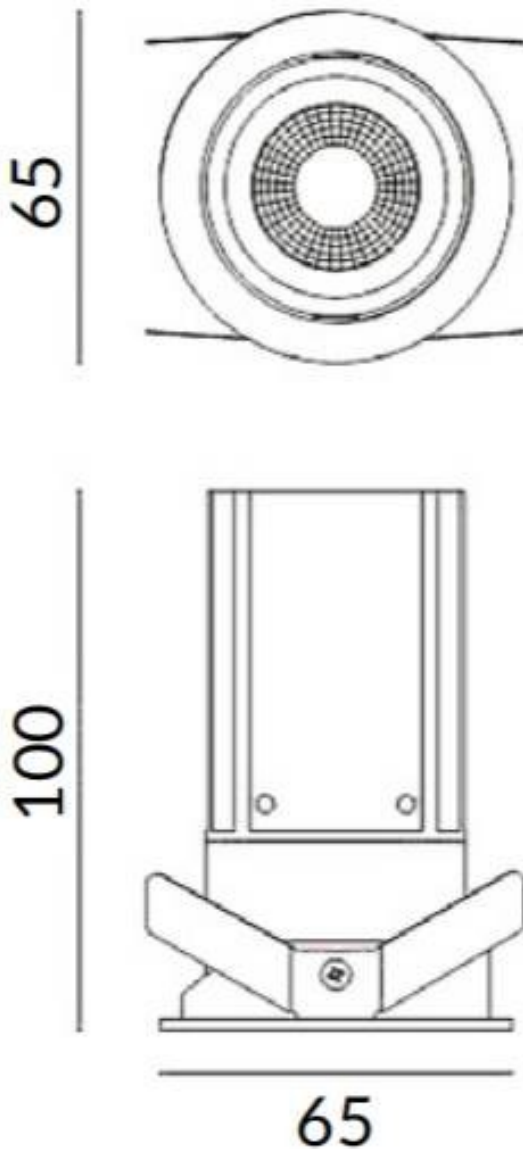

Scheme

MINIPOINT-A

Lavov Downlights from the family MINIPOINT-A ,power 12 W and CRI 80 with an optic 40 degrees made in Die Cast Aluminum finished in Black with a real lumen output of 840lm and an efficiency of 70lm/W. ON/OFF driver.

Item code	86.D019.4331.02
Product type	Indoor
Category	Downlights
Family	MINIPOINT
Subfamily	MINIPOINT-A
Pictograms	

Product	
Real power (W)	12
Real luminous flux (Lm)	840
Luminous efficiency (Lm/W)	70
Beam angle (°)	40
Life time (h)	50000 h L80B10
IP	20
Electrical class insulation	Clas II
Colour	Black
Control gear included	Yes
Control gear	ON/OFF
Flicker Free	Yes
Light source	LED
Type of LED	COB
Colour temperature (K)	3000
Colour consistency (SDCM)	SDCM<3
CRI	80