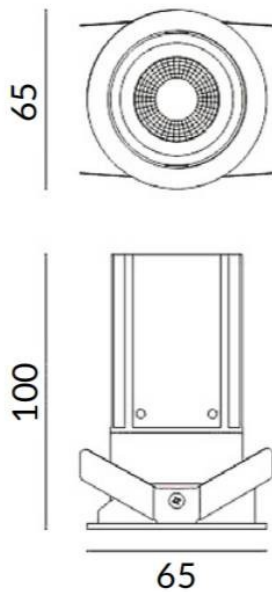

MINIPOINT-A

Lavov Downlights from the family MINIPOINT-A ,power 12 W and CRI 80 with an optic 40 degrees made in Die Cast Aluminum finished in Black with a real lumen output of 840lm and an efficiency of 70lm/W. ON/OFF driver.

Item code	86.D019.4331.02
Product type	Indoor
Category	Downlights
Family	MINIPOINT
Subfamily	MINIPOINT-A
Pictograms	

Scheme

Product	
Real power (W)	12
Real luminous flux (Lm)	840
Luminous efficiency (Lm/W)	70
Beam angle (°)	40
Life time (h)	50000 h L80B10
IP	20
Electrical class insulation	Clas II
Colour	Black
Control gear included	Yes
Control gear	ON/OFF
Flicker Free	Yes
Light source	LED
Type of LED	COB
Colour temperature (K)	3000
Colour consistency (SDCM)	SDCM<3
CRI	80