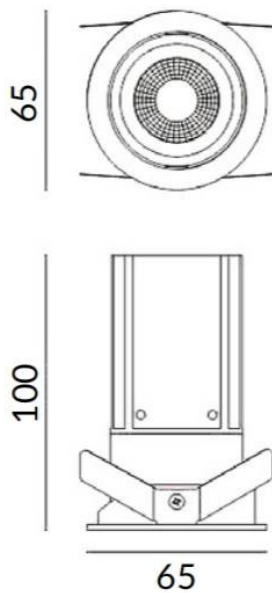

MINIPOINT-A

Lavov Downlights from the family MINIPOINT-A ,power 12 W and CRI 80 with an optic 40 degrees made in Die Cast Aluminum finished in Black with a real lumen output of 840lm and an efficiency of 70lm/W. ON/OFF driver.

Item code	86.D019.4331.02
Product type	Indoor
Category	Downlights
Family	MINIPOINT
Subfamily	MINIPOINT-A
Pictograms	

Scheme

Product	
Real power (W)	12
Real luminous flux (Lm)	840
Luminous efficiency (Lm/W)	70
Beam angle (°)	40
Life time (h)	50000 h L80B10
IP	20
Electrical class insulation	Clas II
Colour	Black
Control gear included	Yes
Control gear	ON/OFF
Flicker Free	Yes
Light source	LED
Type of LED	COB
Colour temperature (K)	3000
Colour consistency (SDCM)	SDCM<3
CRI	80