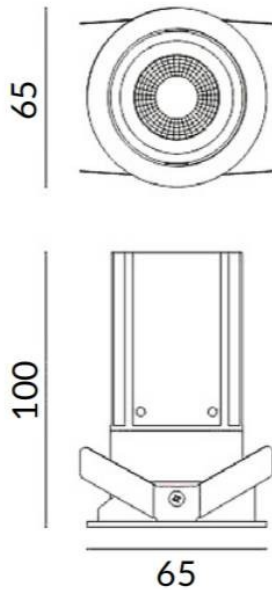

### MINIPOINT-A

Lavov Downlights from the family MINIPOINT-A ,power 12 W and CRI 80 with an optic 40 degrees made in Die Cast Aluminum finished in Black with a real lumen output of 840lm and an efficiency of 70lm/W. ON/OFF driver.

Item code	86.D019.4331.02
Product type	Indoor
Category	Downlights
Family	MINIPOINT
Subfamily	MINIPOINT-A
Pictograms	

### Scheme

Product	
Real power (W)	12
Real luminous flux (Lm)	840
Luminous efficiency (Lm/W)	70
Beam angle (°)	40
Life time (h)	50000 h L80B10
IP	20
Electrical class insulation	Clas II
Colour	Black
Control gear included	Yes
Control gear	ON/OFF
Flicker Free	Yes
Light source	LED
Type of LED	COB
Colour temperature (K)	3000
Colour consistency (SDCM)	SDCM<3
CRI	80