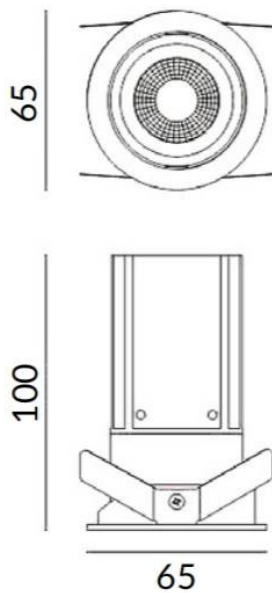

MINIPOINT-A

Lavov Downlights from the family MINIPOINT-A ,power 12 W and CRI 80 with an optic 12 degrees made in Die Cast Aluminum finished in White with a real lumen output of 850lm and an efficiency of 70,83lm/W. ON/OFF driver.

Item code	86.D019.4411.01
Product type	Indoor
Category	Downlights
Family	MINIPOINT
Subfamily	MINIPOINT-A
Pictograms	

Scheme

Product	
Real power (W)	12
Real luminous flux (Lm)	850
Luminous efficiency (Lm/W)	70.833333333333002
Beam angle (°)	12
Life time (h)	50000 h L80B10
IP	20
Electrical class insulation	Clas II
Colour	White
Control gear included	Yes
Control gear	ON/OFF
Flicker Free	Yes
Light source	LED
Type of LED	COB
Colour temperature (K)	4000
Colour consistency (SDCM)	SDCM<3
CRI	80