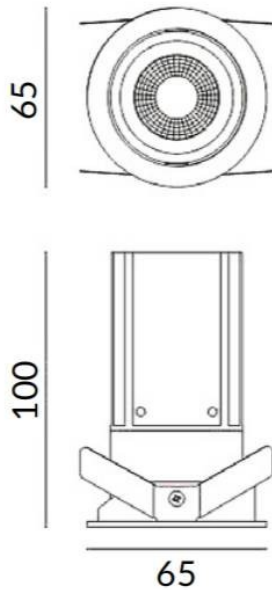

### MINIPOINT-A

Lavov Downlights from the family MINIPOINT-A ,power 12 W and CRI 80 with an optic 12 degrees made in Die Cast Aluminum finished in White with a real lumen output of 850lm and an efficiency of70,83lm/W. ON/OFF driver.

Item code	86.D019.4411.01
Product type	Indoor
Category	Downlights
Family	MINIPOINT
Subfamily	MINIPOINT-A
Pictograms	

### Scheme

Product	
Real power (W)	12
Real luminous flux (Lm)	850
Luminous efficiency (Lm/W)	70.833333333333002
Beam angle (°)	12
Life time (h)	50000 h L80B10
IP	20
Electrical class insulation	Clas II
Colour	White
Control gear included	Yes
Control gear	ON/OFF
Flicker Free	Yes
Light source	LED
Type of LED	COB
Colour temperature (K)	4000
Colour consistency (SDCM)	SDCM<3
CRI	80