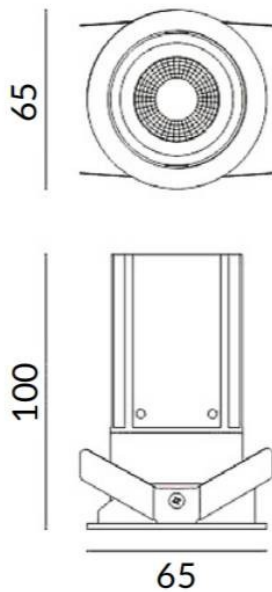

MINIPOINT-A

Lavov Downlights from the family MINIPOINT-A ,power 12 W and CRI 80 with an optic 12 degrees made in Die Cast Aluminum finished in Black with a real lumen output of 850lm and an efficiency of 70,83lm/W. ON/OFF driver.

Item code	86.D019.4411.02
Product type	Indoor
Category	Downlights
Family	MINIPOINT
Subfamily	MINIPOINT-A
Pictograms	

Scheme

Product	
Real power (W)	12
Real luminous flux (Lm)	850
Luminous efficiency (Lm/W)	70.833333333333002
Beam angle (°)	12
Life time (h)	50000 h L80B10
IP	20
Electrical class insulation	Clas II
Colour	Black
Control gear included	Yes
Control gear	ON/OFF
Flicker Free	Yes
Light source	LED
Type of LED	COB
Colour temperature (K)	4000
Colour consistency (SDCM)	SDCM<3
CRI	80