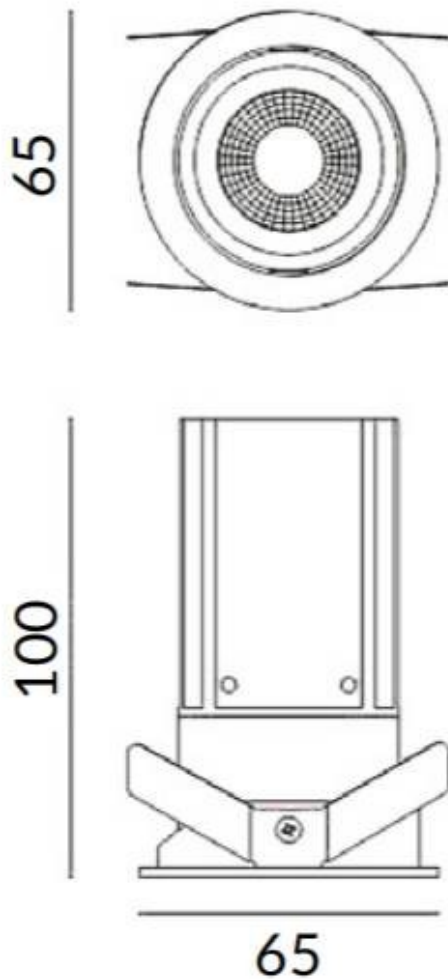

### MINIPOINT-A

Lavov Downlights from the family MINIPOINT-A ,power 12 W and CRI 80 with an optic 12 degrees made in Die Cast Aluminum finished in Black with a real lumen output of 850lm and an efficiency of 70,83lm/W. ON/OFF driver.

### Scheme

Item code	86.D019.4411.02
Product type	Indoor
Category	Downlights
Family	MINIPOINT
Subfamily	MINIPOINT-A
Pictograms	

Product	
Real power (W)	12
Real luminous flux (Lm)	850
Luminous efficiency (Lm/W)	70.833333333333002
Beam angle (°)	12
Life time (h)	50000 h L80B10
IP	20
Electrical class insulation	Clas II
Colour	Black
Control gear included	Yes
Control gear	ON/OFF
Flicker Free	Yes
Light source	LED
Type of LED	COB
Colour temperature (K)	4000
Colour consistency (SDCM)	SDCM3
CRI	80