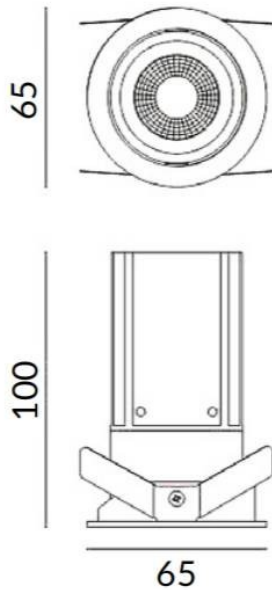

MINIPOINT-A

Lavov Downlights from the family MINIPOINT-A ,power 12 W and CRI 80 with an optic 12 degrees made in Die Cast Aluminum finished in Black with a real lumen output of 850lm and an efficiency of 70,83lm/W. ON/OFF driver.

Item code	86.D019.4411.02
Product type	Indoor
Category	Downlights
Family	MINIPOINT
Subfamily	MINIPOINT-A
Pictograms	

Scheme

Product	
Real power (W)	12
Real luminous flux (Lm)	850
Luminous efficiency (Lm/W)	70.833333333333002
Beam angle (°)	12
Life time (h)	50000 h L80B10
IP	20
Electrical class insulation	Clas II
Colour	Black
Control gear included	Yes
Control gear	ON/OFF
Flicker Free	Yes
Light source	LED
Type of LED	COB
Colour temperature (K)	4000
Colour consistency (SDCM)	SDCM<3
CRI	80