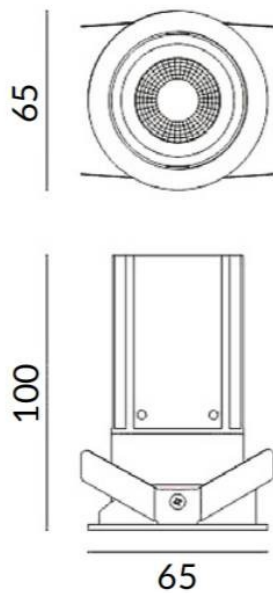

MINIPOINT-A

Lavov Downlights from the family MINIPOINT-A ,power 12 W and CRI 80 with an optic 24 degrees made in Die Cast Aluminum finished in White with a real lumen output of 850lm and an efficiency of 70,83lm/W. ON/OFF driver.

Item code	86.D019.4421.01
Product type	Indoor
Category	Downlights
Family	MINIPOINT
Subfamily	MINIPOINT-A
Pictograms	

Scheme

Product	
Real power (W)	12
Real luminous flux (Lm)	850
Luminous efficiency (Lm/W)	70.833333333333002
Beam angle (°)	24
Life time (h)	50000 h L80B10
IP	20
Electrical class insulation	Clas II
Colour	White
Control gear included	Yes
Control gear	ON/OFF
Flicker Free	Yes
Light source	LED
Type of LED	COB
Colour temperature (K)	4000
Colour consistency (SDCM)	SDCM<3
CRI	80