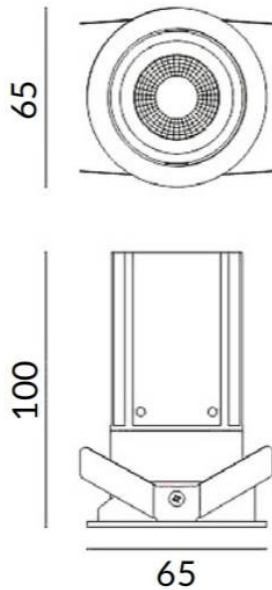

MINIPOINT-A

Lavov Downlights from the family MINIPOINT-A ,power 12 W and CRI 80 with an optic 24 degrees made in Die Cast Aluminum finished in Black with a real lumen output of 850lm and an efficiency of 70,83lm/W. ON/OFF driver.

Item code	86.D019.4421.02
Product type	Indoor
Category	Downlights
Family	MINIPOINT
Subfamily	MINIPOINT-A
Pictograms	

Scheme

Product	
Real power (W)	12
Real luminous flux (Lm)	850
Luminous efficiency (Lm/W)	70.833333333333002
Beam angle (°)	24
Life time (h)	50000 h L80B10
IP	20
Electrical class insulation	Clas II
Colour	Black
Control gear included	Yes
Control gear	ON/OFF
Flicker Free	Yes
Light source	LED
Type of LED	COB
Colour temperature (K)	4000
Colour consistency (SDCM)	SDCM<3
CRI	80