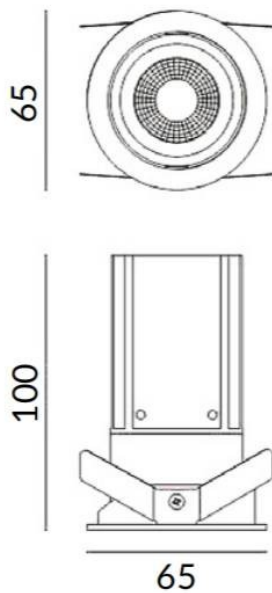

### MINIPOINT-A

Lavov Downlights from the family MINIPOINT-A ,power 12 W and CRI 80 with an optic 24 degrees made in Die Cast Aluminum finished in Black with a real lumen output of 850lm and an efficiency of 70,83lm/W. ON/OFF driver.

Item code	86.D019.4421.02
Product type	Indoor
Category	Downlights
Family	MINIPOINT
Subfamily	MINIPOINT-A
Pictograms	

### Scheme

Product	
Real power (W)	12
Real luminous flux (Lm)	850
Luminous efficiency (Lm/W)	70.833333333333002
Beam angle (°)	24
Life time (h)	50000 h L80B10
IP	20
Electrical class insulation	Clas II
Colour	Black
Control gear included	Yes
Control gear	ON/OFF
Flicker Free	Yes
Light source	LED
Type of LED	COB
Colour temperature (K)	4000
Colour consistency (SDCM)	SDCM<3
CRI	80