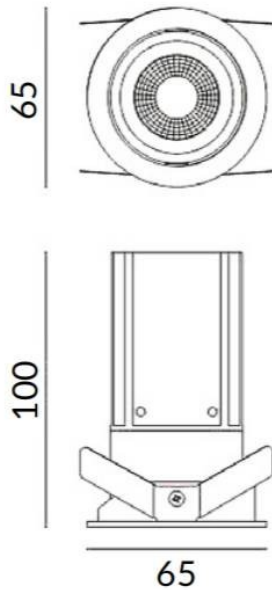

MINIPOINT-A

Lavov Downlights from the family MINIPOINT-A ,power 12 W and CRI 80 with an optic 40 degrees made in Die Cast Aluminum finished in White with a real lumen output of 850lm and an efficiency of 70,83lm/W. ON/OFF driver.

Item code	86.D019.4431.01
Product type	Indoor
Category	Downlights
Family	MINIPOINT
Subfamily	MINIPOINT-A
Pictograms	

Scheme

Product	
Real power (W)	12
Real luminous flux (Lm)	850
Luminous efficiency (Lm/W)	70.833333333333002
Beam angle (°)	40
Life time (h)	50000 h L80B10
IP	20
Electrical class insulation	Clas II
Colour	White
Control gear included	Yes
Control gear	ON/OFF
Flicker Free	Yes
Light source	LED
Type of LED	COB
Colour temperature (K)	4000
Colour consistency (SDCM)	SDCM<3
CRI	80