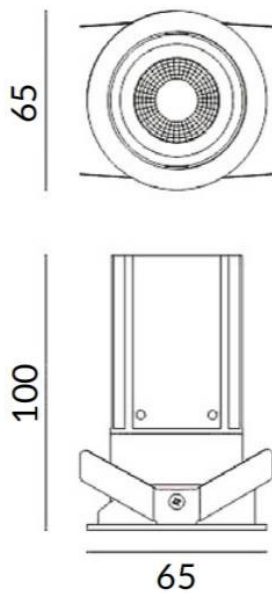

MINIPOINT-A

Lavov Downlights from the family MINIPOINT-A ,power 12 W and CRI 80 with an optic 40 degrees made in Die Cast Aluminum finished in White with a real lumen output of 850lm and an efficiency of 70,83lm/W. ON/OFF driver.

Item code	86.D019.4431.01
Product type	Indoor
Category	Downlights
Family	MINIPOINT
Subfamily	MINIPOINT-A
Pictograms	

Scheme

Product	
Real power (W)	12
Real luminous flux (Lm)	850
Luminous efficiency (Lm/W)	70.833333333333002
Beam angle (°)	40
Life time (h)	50000 h L80B10
IP	20
Electrical class insulation	Clas II
Colour	White
Control gear included	Yes
Control gear	ON/OFF
Flicker Free	Yes
Light source	LED
Type of LED	COB
Colour temperature (K)	4000
Colour consistency (SDCM)	SDCM<3
CRI	80