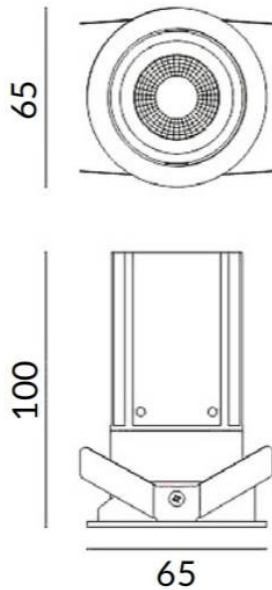

MINIPOINT-A

Lavov Downlights from the family MINIPOINT-A ,power 12 W and CRI 80 with an optic 40 degrees made in Die Cast Aluminum finished in Black with a real lumen output of 850lm and an efficiency of 70,83lm/W. ON/OFF driver.

Item code	86.D019.4431.02
Product type	Indoor
Category	Downlights
Family	MINIPOINT
Subfamily	MINIPOINT-A
Pictograms	

Scheme

Product	
Real power (W)	12
Real luminous flux (Lm)	850
Luminous efficiency (Lm/W)	70.833333333333002
Beam angle (°)	40
Life time (h)	50000 h L80B10
IP	20
Electrical class insulation	Clas II
Colour	Black
Control gear included	Yes
Control gear	ON/OFF
Flicker Free	Yes
Light source	LED
Type of LED	COB
Colour temperature (K)	4000
Colour consistency (SDCM)	SDCM<3
CRI	80