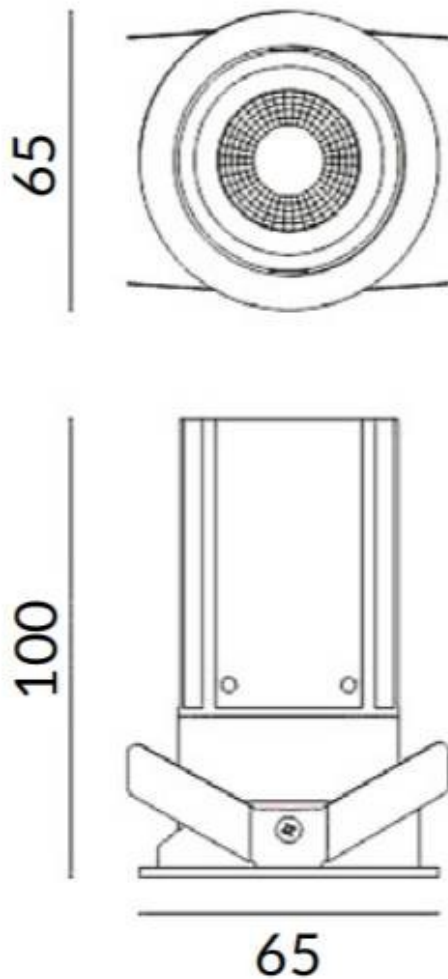

MINIPOINT-A

Lavov Downlights from the family MINIPOINT-A ,power 12 W and CRI 80 with an optic 40 degrees made in Die Cast Aluminum finished in Black with a real lumen output of 850lm and an efficiency of 70,83lm/W. ON/OFF driver.

Item code	86.D019.4431.02
Product type	Indoor
Category	Downlights
Family	MINIPOINT
Subfamily	MINIPOINT-A
Pictograms	

Scheme

Product	
Real power (W)	12
Real luminous flux (Lm)	850
Luminous efficiency (Lm/W)	70.833333333333002
Beam angle (°)	40
Life time (h)	50000 h L80B10
IP	20
Electrical class insulation	Clas II
Colour	Black
Control gear included	Yes
Control gear	ON/OFF
Flicker Free	Yes
Light source	LED
Type of LED	COB
Colour temperature (K)	4000
Colour consistency (SDCM)	SDCM3
CRI	80