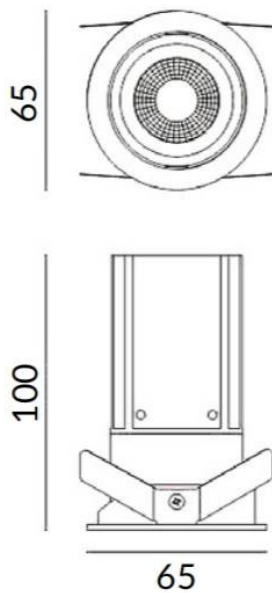

MINIPOINT-A

Lavov Downlights from the family MINIPOINT-A ,power 12 W and CRI 80 with an optic 40 degrees made in Die Cast Aluminum finished in Black with a real lumen output of 850lm and an efficiency of 70,83lm/W. ON/OFF driver.

Item code	86.D019.4431.02
Product type	Indoor
Category	Downlights
Family	MINIPOINT
Subfamily	MINIPOINT-A
Pictograms	

Scheme

Product	
Real power (W)	12
Real luminous flux (Lm)	850
Luminous efficiency (Lm/W)	70.833333333333002
Beam angle (°)	40
Life time (h)	50000 h L80B10
IP	20
Electrical class insulation	Clas II
Colour	Black
Control gear included	Yes
Control gear	ON/OFF
Flicker Free	Yes
Light source	LED
Type of LED	COB
Colour temperature (K)	4000
Colour consistency (SDCM)	SDCM<3
CRI	80