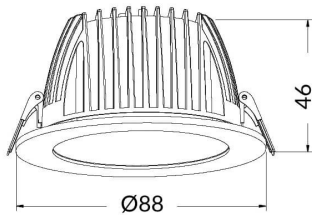

PERFORM-R

Lavov Downlights from the family PERFORM-R ,power 7 W and CRI 80 with an optic 80 degrees made in Die Cast Aluminum finished in White with a real lumen output of 700lm and an efficiency of 100lm/W. ON/OFF driver.

Item code	86.D022.1301.01
Product type	Indoor
Category	Downlights
Family	PERFORM
Subfamily	PERFORM-R
Pictograms	

Scheme

Product	
Real power (W)	7
Real luminous flux (Lm)	700
Luminous efficiency (Lm/W)	100
Beam angle (°)	80
Life time (h)	50000 h L80B10
IP	20
Electrical class insulation	Clas II
Colour	White
Control gear included	Yes
Control gear	ON/OFF
Flicker Free	Yes
Light source	LED
Type of LED	SMD
Colour temperature (K)	3000
Colour consistency (SDCM)	SDCM<3
CRI	80