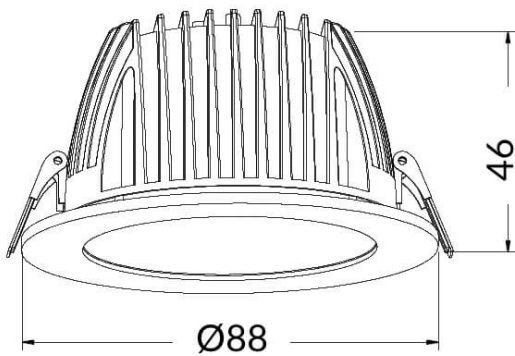

PERFORM-R

Lavov Downlights from the family PERFORM-R ,power 7 W and CRI 80 with an optic 80 degrees made in Die Cast Aluminum finished in White with a real lumen output of 700lm and an efficiency of 100lm/W. ON/OFF driver.

Item code	86.D022.1301.01
Product type	Indoor
Category	Downlights
Family	PERFORM
Subfamily	PERFORM-R
Pictograms	

Scheme

Product	
Real power (W)	7
Real luminous flux (Lm)	700
Luminous efficiency (Lm/W)	100
Beam angle (°)	80
Life time (h)	50000 h L80B10
IP	20
Electrical class insulation	Clas II
Colour	White
Control gear included	Yes
Control gear	ON/OFF
Flicker Free	Yes
Light source	LED
Type of LED	SMD
Colour temperature (K)	3000
Colour consistency (SDCM)	SDCM3
CRI	80