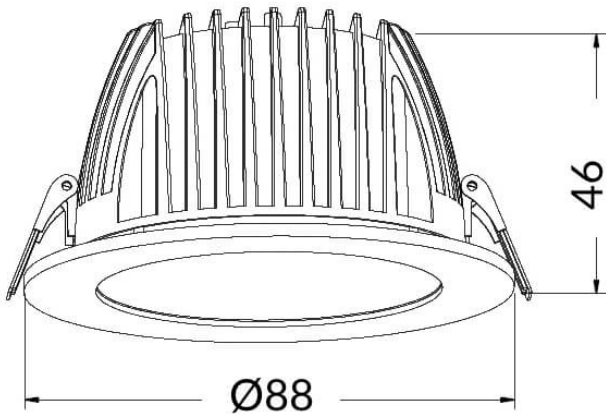

PERFORM-R

Lavov Downlights from the family PERFORM-R ,power 7 W and CRI 80 with an optic 80 degrees made in Die Cast Aluminum finished in White with a real lumen output of 700lm and an efficiency of 100lm/W. ON/OFF driver.

Item code	86.D022.1301.01
Product type	Indoor
Category	Downlights
Family	PERFORM
Subfamily	PERFORM-R
Pictograms	

Scheme

Product	
Real power (W)	7
Real luminous flux (Lm)	700
Luminous efficiency (Lm/W)	100
Beam angle (°)	80
Life time (h)	50000 h L80B10
IP	20
Electrical class insulation	Clas II
Colour	White
Control gear included	Yes
Control gear	ON/OFF
Flicker Free	Yes
Light source	LED
Type of LED	SMD
Colour temperature (K)	3000
Colour consistency (SDCM)	SDCM<3
CRI	80