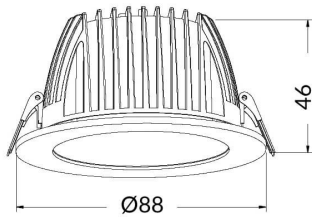

### PERFORM-R

Lavov Downlights from the family PERFORM-R ,power 7 W and CRI 80 with an optic 80 degrees made in Die Cast Aluminum finished in White with a real lumen output of 700lm and an efficiency of 100lm/W. ON/OFF driver.

### Scheme

<b>Product</b>	
<b>Real power (W)</b>	<b>7</b>
<b>Real luminous flux (Lm)</b>	<b>700</b>
<b>Luminous efficiency (Lm/W)</b>	<b>100</b>
<b>Beam angle (°)</b>	<b>80</b>
<b>Life time (h)</b>	<b>50000 h L80B10</b>
<b>IP</b>	<b>20</b>
<b>Electrical class insulation</b>	<b>Clas II</b>
<b>Colour</b>	<b>White</b>
<b>Control gear included</b>	<b>Yes</b>
<b>Control gear</b>	<b>ON/OFF</b>
<b>Flicker Free</b>	<b>Yes</b>
<b>Light source</b>	<b>LED</b>
<b>Type of LED</b>	<b>SMD</b>
<b>Colour temperature (K)</b>	<b>3000</b>
<b>Colour consistency (SDCM)</b>	<b>SDCM&lt;3</b>
<b>CRI</b>	<b>80</b>