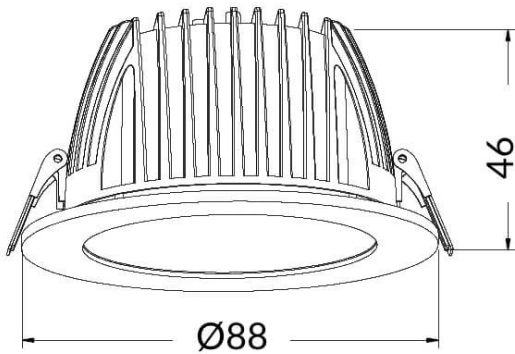

PERFORM-R

Lavov Downlights from the family PERFORM-R ,power 7 W and CRI 80 with an optic 80 degrees made in Die Cast Aluminum finished in White with a real lumen output of 700lm and an efficiency of 100lm/W. ON/OFF driver.

Item code	86.D022.1301.01
Product type	Indoor
Category	Downlights
Family	PERFORM
Subfamily	PERFORM-R
Pictograms	

Scheme

Product	
Real power (W)	7
Real luminous flux (Lm)	700
Luminous efficiency (Lm/W)	100
Beam angle (º)	80
Life time (h)	50000 h L80B10
IP	20
Electrical class insulation	Clas II
Colour	White
Control gear included	Yes
Control gear	ON/OFF
Flicker Free	Yes
Light source	LED
Type of LED	SMD
Colour temperature (K)	3000
Colour consistency (SDCM)	SDCM<3
CRI	80