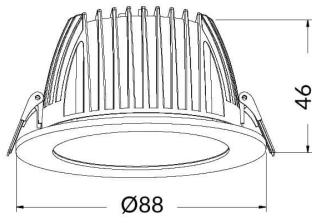

PERFORM-R

Lavov Downlights from the family PERFORM-R ,power 7 W and CRI 80 with an optic 80 degrees made in Die Cast Aluminum finished in White with a real lumen output of 700lm and an efficiency of 100lm/W. DALI driver.

Item code	86.D022.1303.01
Product type	Indoor
Category	Downlights
Family	PERFORM
Subfamily	PERFORM-R
Pictograms	

Scheme

Product	
Real power (W)	7
Real luminous flux (Lm)	700
Luminous efficiency (Lm/W)	100
Beam angle (°)	80
Life time (h)	50000 h L80B10
IP	20
Electrical class insulation	Clas II
Colour	White
Control gear included	Yes
Control gear	DALI
Flicker Free	Yes
Light source	LED
Type of LED	SMD
Colour temperature (K)	3000
Colour consistency (SDCM)	SDCM<3
CRI	80