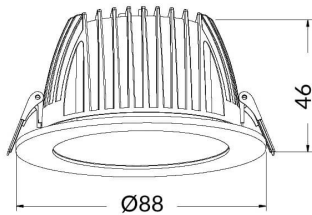

PERFORM-R

Lavov Downlights from the family PERFORM-R ,power 7 W and CRI 80 with an optic 80 degrees made in Die Cast Aluminum finished in White with a real lumen output of 700lm and an efficiency of 100lm/W. DALI driver.

Item code	86.D022.1303.01
Product type	Indoor
Category	Downlights
Family	PERFORM
Subfamily	PERFORM-R

Pictograms

Scheme

Product	
Real power (W)	7
Real luminous flux (Lm)	700
Luminous efficiency (Lm/W)	100
Beam angle (°)	80
Life time (h)	50000 h L80B10
IP	20
Electrical class insulation	Clas II
Colour	White
Control gear included	Yes
Control gear	DALI
Flicker Free	Yes
Light source	LED
Type of LED	SMD
Colour temperature (K)	3000
Colour consistency (SDCM)	SDCM<3
CRI	80