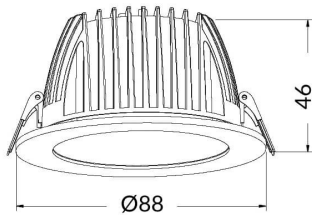

PERFORM-R

Lavov Downlights from the family PERFORM-R ,power 7 W and CRI 80 with an optic 80 degrees made in Die Cast Aluminum finished in White with a real lumen output of 700lm and an efficiency of 100lm/W. ON/OFF driver.

Item code	86.D022.1401.01
Product type	Indoor
Category	Downlights
Family	PERFORM
Subfamily	PERFORM-R
Pictograms	

Scheme

Product	
Real power (W)	7
Real luminous flux (Lm)	700
Luminous efficiency (Lm/W)	100
Beam angle (°)	80
Life time (h)	50000 h L80B10
IP	20
Electrical class insulation	Clas II
Colour	White
Control gear included	Yes
Control gear	ON/OFF
Flicker Free	Yes
Light source	LED
Type of LED	SMD
Colour temperature (K)	4000
Colour consistency (SDCM)	SDCM<3
CRI	80