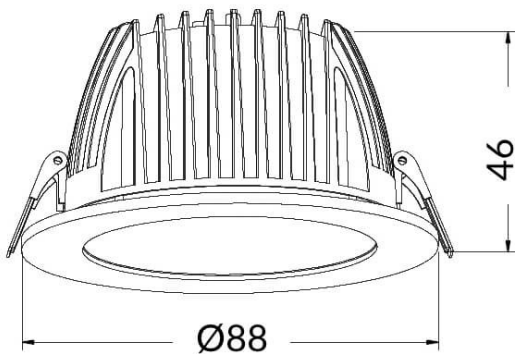

### PERFORM-R

Lavov Downlights from the family PERFORM-R ,power 7 W and CRI 80 with an optic 80 degrees made in Die Cast Aluminum finished in White with a real lumen output of 700lm and an efficiency of 100lm/W. ON/OFF driver.

Item code	86.D022.1401.01
Product type	Indoor
Category	Downlights
Family	PERFORM
Subfamily	PERFORM-R
Pictograms	

### Scheme

Product	
Real power (W)	7
Real luminous flux (Lm)	700
Luminous efficiency (Lm/W)	100
Beam angle (°)	80
Life time (h)	50000 h L80B10
IP	20
Electrical class insulation	Clas II
Colour	White
Control gear included	Yes
Control gear	ON/OFF
Flicker Free	Yes
Light source	LED
Type of LED	SMD
Colour temperature (K)	4000
Colour consistency (SDCM)	SDCM3
CRI	80