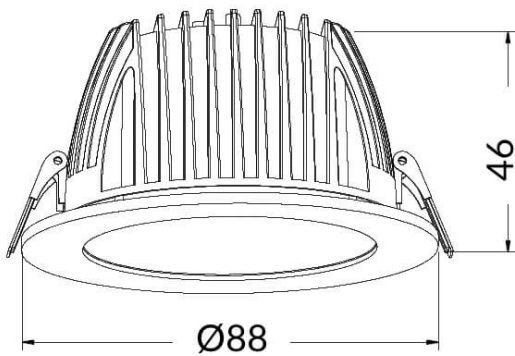

PERFORM-R

Lavov Downlights from the family PERFORM-R ,power 7 W and CRI 80 with an optic 80 degrees made in Die Cast Aluminum finished in White with a real lumen output of 700lm and an efficiency of 100lm/W. ON/OFF driver.

Item code	86.D022.1401.01
Product type	Indoor
Category	Downlights
Family	PERFORM
Subfamily	PERFORM-R
Pictograms	

Scheme

Product	
Real power (W)	7
Real luminous flux (Lm)	700
Luminous efficiency (Lm/W)	100
Beam angle (º)	80
Life time (h)	50000 h L80B10
IP	20
Electrical class insulation	Clas II
Colour	White
Control gear included	Yes
Control gear	ON/OFF
Flicker Free	Yes
Light source	LED
Type of LED	SMD
Colour temperature (K)	4000
Colour consistency (SDCM)	SDCM<3
CRI	80