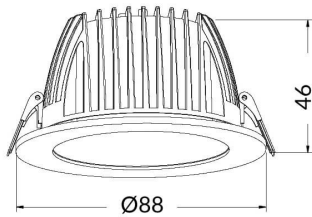

PERFORM-R

Lavov Downlights from the family PERFORM-R ,power 7 W and CRI 80 with an optic 80 degrees made in Die Cast Aluminum finished in White with a real lumen output of 700lm and an efficiency of 100lm/W. ON/OFF driver.

Item code	86.D022.1401.01
Product type	Indoor
Category	Downlights
Family	PERFORM
Subfamily	PERFORM-R
Pictograms	

Scheme

Product	
Real power (W)	7
Real luminous flux (Lm)	700
Luminous efficiency (Lm/W)	100
Beam angle (°)	80
Life time (h)	50000 h L80B10
IP	20
Electrical class insulation	Clas II
Colour	White
Control gear included	Yes
Control gear	ON/OFF
Flicker Free	Yes
Light source	LED
Type of LED	SMD
Colour temperature (K)	4000
Colour consistency (SDCM)	SDCM<3
CRI	80