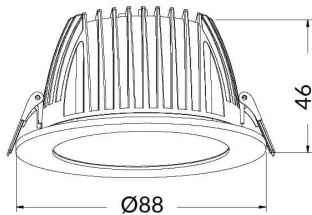

PERFORM-R

Lavov Downlights from the family PERFORM-R ,power 7 W and CRI 80 with an optic 80 degrees made in Die Cast Aluminum finished in White with a real lumen output of 700lm and an efficiency of 100lm/W. DALI driver.

Item code	86.D022.1403.01
Product type	Indoor
Category	Downlights
Family	PERFORM
Subfamily	PERFORM-R
Pictograms	

Scheme

Product	
Real power (W)	7
Real luminous flux (Lm)	700
Luminous efficiency (Lm/W)	100
Beam angle (°)	80
Life time (h)	50000 h L80B10
IP	20
Electrical class insulation	Clas II
Colour	White
Control gear included	Yes
Control gear	DALI
Flicker Free	Yes
Light source	LED
Type of LED	SMD
Colour temperature (K)	4000
Colour consistency (SDCM)	SDCM<3
CRI	80