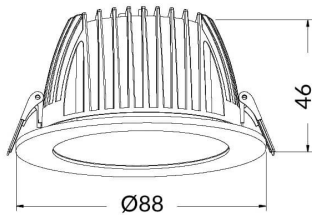

**PERFORM-R**

Lavov Downlights from the family PERFORM-R ,power 7 W and CRI 80 with an optic 80 degrees made in Die Cast Aluminum finished in White with a real lumen output of 700lm and an efficiency of 100lm/W. DALI driver.

<b>Item code</b>	<b>86.D022.1403.01</b>
<b>Product type</b>	<b>Indoor</b>
<b>Category</b>	<b>Downlights</b>
<b>Family</b>	<b>PERFORM</b>
<b>Subfamily</b>	<b>PERFORM-R</b>
<b>Pictograms</b>	

**Scheme**

<b>Product</b>	
<b>Real power (W)</b>	<b>7</b>
<b>Real luminous flux (Lm)</b>	<b>700</b>
<b>Luminous efficiency (Lm/W)</b>	<b>100</b>
<b>Beam angle (°)</b>	<b>80</b>
<b>Life time (h)</b>	<b>50000 h L80B10</b>
<b>IP</b>	<b>20</b>
<b>Electrical class insulation</b>	<b>Clas II</b>
<b>Colour</b>	<b>White</b>
<b>Control gear included</b>	<b>Yes</b>
<b>Control gear</b>	<b>DALI</b>
<b>Flicker Free</b>	<b>Yes</b>
<b>Light source</b>	<b>LED</b>
<b>Type of LED</b>	<b>SMD</b>
<b>Colour temperature (K)</b>	<b>4000</b>
<b>Colour consistency (SDCM)</b>	<b>SDCM&lt;3</b>
<b>CRI</b>	<b>80</b>