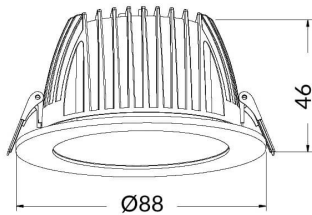

PERFORM-R

Lavov Downlights from the family PERFORM-R ,power 7 W and CRI 80 with an optic 80 degrees made in Die Cast Aluminum finished in White with a real lumen output of 700lm and an efficiency of 100lm/W. DALI driver.

Item code	86.D022.1403.01
Product type	Indoor
Category	Downlights
Family	PERFORM
Subfamily	PERFORM-R

Pictograms

Scheme

Product	
Real power (W)	7
Real luminous flux (Lm)	700
Luminous efficiency (Lm/W)	100
Beam angle (°)	80
Life time (h)	50000 h L80B10
IP	20
Electrical class insulation	Clas II
Colour	White
Control gear included	Yes
Control gear	DALI
Flicker Free	Yes
Light source	LED
Type of LED	SMD
Colour temperature (K)	4000
Colour consistency (SDCM)	SDCM<3
CRI	80