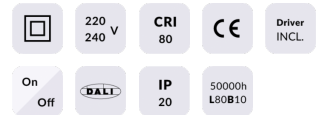

**PERFORM-R**

Lavov Downlights from the family PERFORM-R ,power 10 W and CRI 80 with an optic 80 degrees made in Die Cast Aluminum finished in White with a real lumen output of 1000lm and an efficiency of 100lm/W. ON/OFF driver.

<b>Item code</b>	<b>86.D022.2301.01</b>
<b>Product type</b>	<b>Indoor</b>
<b>Category</b>	<b>Downlights</b>
<b>Family</b>	<b>PERFORM</b>
<b>Subfamily</b>	<b>PERFORM-R</b>

**Pictograms**

**Scheme**

<b>Product</b>	
<b>Real power (W)</b>	<b>10</b>
<b>Real luminous flux (Lm)</b>	<b>1000</b>
<b>Luminous efficiency (Lm/W)</b>	<b>100</b>
<b>Beam angle (°)</b>	<b>80</b>
<b>Life time (h)</b>	<b>50000 h L80B10</b>
<b>IP</b>	<b>20</b>
<b>Electrical class insulation</b>	<b>Clas II</b>
<b>Colour</b>	<b>White</b>
<b>Control gear included</b>	<b>Yes</b>
<b>Control gear</b>	<b>ON/OFF</b>
<b>Flicker Free</b>	<b>Yes</b>
<b>Light source</b>	<b>LED</b>
<b>Type of LED</b>	<b>SMD</b>
<b>Colour temperature (K)</b>	<b>3000</b>
<b>Colour consistency (SDCM)</b>	<b>SDCM&lt;3</b>
<b>CRI</b>	<b>80</b>