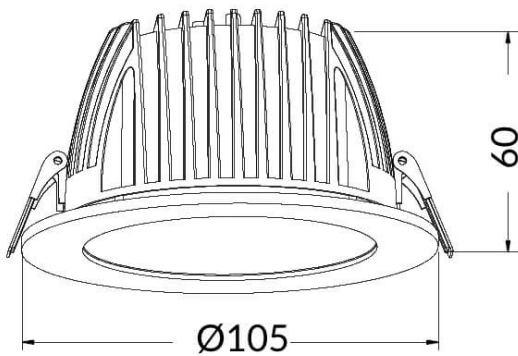

PERFORM-R

Lavov Downlights from the family PERFORM-R ,power 10 W and CRI 80 with an optic 80 degrees made in Die Cast Aluminum finished in White with a real lumen output of 1000lm and an efficiency of 100lm/W. ON/OFF driver.

Item code	86.D022.2301.01
Product type	Indoor
Category	Downlights
Family	PERFORM
Subfamily	PERFORM-R
Pictograms	

Scheme

Product	
Real power (W)	10
Real luminous flux (Lm)	1000
Luminous efficiency (Lm/W)	100
Beam angle (º)	80
Life time (h)	50000 h L80B10
IP	20
Electrical class insulation	Clas II
Colour	White
Control gear included	Yes
Control gear	ON/OFF
Flicker Free	Yes
Light source	LED
Type of LED	SMD
Colour temperature (K)	3000
Colour consistency (SDCM)	SDCM<3
CRI	80