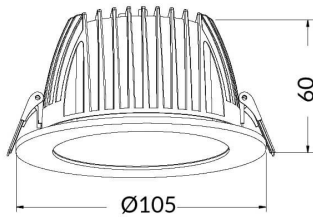

### PERFORM-R

Lavov Downlights from the family PERFORM-R ,power 10 W and CRI 80 with an optic 80 degrees made in Die Cast Aluminum finished in White with a real lumen output of 1000lm and an efficiency of 100lm/W. ON/OFF driver.

Item code	86.D022.2301.01
Product type	Indoor
Category	Downlights
Family	PERFORM
Subfamily	PERFORM-R
Pictograms	

### Scheme

Product	
Real power (W)	10
Real luminous flux (Lm)	1000
Luminous efficiency (Lm/W)	100
Beam angle (°)	80
Life time (h)	50000 h L80B10
IP	20
Electrical class insulation	Clas II
Colour	White
Control gear included	Yes
Control gear	ON/OFF
Flicker Free	Yes
Light source	LED
Type of LED	SMD
Colour temperature (K)	3000
Colour consistency (SDCM)	SDCM<3
CRI	80