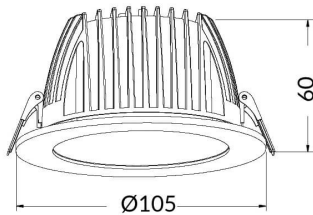

**PERFORM-R**

Lavov Downlights from the family PERFORM-R ,power 10 W and CRI 80 with an optic 80 degrees made in Die Cast Aluminum finished in White with a real lumen output of 1000lm and an efficiency of 100lm/W. ON/OFF driver.

<b>Item code</b>	<b>86.D022.2301.01</b>
<b>Product type</b>	<b>Indoor</b>
<b>Category</b>	<b>Downlights</b>
<b>Family</b>	<b>PERFORM</b>
<b>Subfamily</b>	<b>PERFORM-R</b>

**Pictograms**

**Scheme**

<b>Product</b>	
<b>Real power (W)</b>	<b>10</b>
<b>Real luminous flux (Lm)</b>	<b>1000</b>
<b>Luminous efficiency (Lm/W)</b>	<b>100</b>
<b>Beam angle (°)</b>	<b>80</b>
<b>Life time (h)</b>	<b>50000 h L80B10</b>
<b>IP</b>	<b>20</b>
<b>Electrical class insulation</b>	<b>Clas II</b>
<b>Colour</b>	<b>White</b>
<b>Control gear included</b>	<b>Yes</b>
<b>Control gear</b>	<b>ON/OFF</b>
<b>Flicker Free</b>	<b>Yes</b>
<b>Light source</b>	<b>LED</b>
<b>Type of LED</b>	<b>SMD</b>
<b>Colour temperature (K)</b>	<b>3000</b>
<b>Colour consistency (SDCM)</b>	<b>SDCM&lt;3</b>
<b>CRI</b>	<b>80</b>