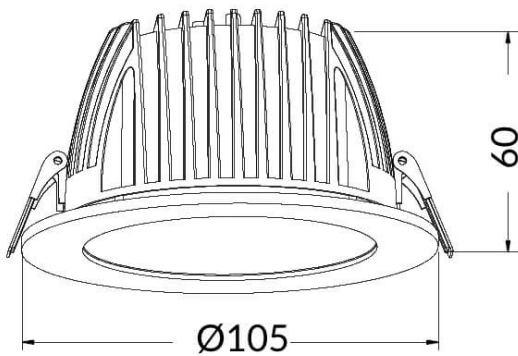

PERFORM-R

Lavov Downlights from the family PERFORM-R ,power 10 W and CRI 80 with an optic 80 degrees made in Die Cast Aluminum finished in White with a real lumen output of 1000lm and an efficiency of 100lm/W. ON/OFF driver.

Item code	86.D022.2301.01
Product type	Indoor
Category	Downlights
Family	PERFORM
Subfamily	PERFORM-R
Pictograms	

Scheme

Product	
Real power (W)	10
Real luminous flux (Lm)	1000
Luminous efficiency (Lm/W)	100
Beam angle (°)	80
Life time (h)	50000 h L80B10
IP	20
Electrical class insulation	Clas II
Colour	White
Control gear included	Yes
Control gear	ON/OFF
Flicker Free	Yes
Light source	LED
Type of LED	SMD
Colour temperature (K)	3000
Colour consistency (SDCM)	SDCM3
CRI	80