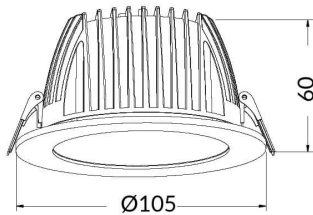

PERFORM-R

Lavov Downlights from the family PERFORM-R ,power 10 W and CRI 80 with an optic 80 degrees made in Die Cast Aluminum finished in White with a real lumen output of 1000lm and an efficiency of 100lm/W. ON/OFF driver.

Item code	86.D022.2301.01
Product type	Indoor
Category	Downlights
Family	PERFORM
Subfamily	PERFORM-R
Pictograms	

Scheme

Product	
Real power (W)	10
Real luminous flux (Lm)	1000
Luminous efficiency (Lm/W)	100
Beam angle (°)	80
Life time (h)	50000 h L80B10
IP	20
Electrical class insulation	Clas II
Colour	White
Control gear included	Yes
Control gear	ON/OFF
Flicker Free	Yes
Light source	LED
Type of LED	SMD
Colour temperature (K)	3000
Colour consistency (SDCM)	SDCM<3
CRI	80