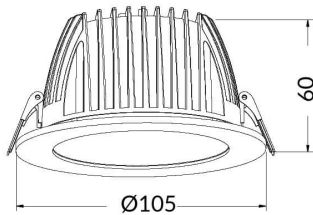

PERFORM-R

Lavov Downlights from the family PERFORM-R ,power 10 W and CRI 80 with an optic 80 degrees made in Die Cast Aluminum finished in White with a real lumen output of 1000lm and an efficiency of 100lm/W. DALI driver.

Item code	86.D022.2303.01
Product type	Indoor
Category	Downlights
Family	PERFORM
Subfamily	PERFORM-R
Pictograms	

Scheme

Photometry

Product	
Real power (W)	10
Real luminous flux (Lm)	1000
Luminous efficiency (Lm/W)	100
Beam angle (°)	80
Life time (h)	50000 h L80B10
IP	20
Electrical class insulation	Clas II
Colour	White
Control gear included	Yes
Control gear	DALI
Flicker Free	Yes
Light source	LED
Type of LED	SMD
Colour temperature (K)	3000
Colour consistency (SDCM)	SDCM<3
CRI	80