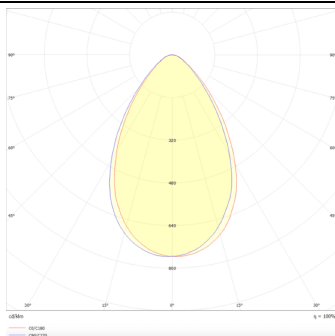

PERFORM-R

Lavov Downlights from the family PERFORM-R ,power 10 W and CRI 80 with an optic 80 degrees made in Die Cast Aluminum finished in White with a real lumen output of 1000lm and an efficiency of 100lm/W. DALI driver.

Item code	86.D022.2303.01
Product type	Indoor
Category	Downlights
Family	PERFORM
Subfamily	PERFORM-R
Pictograms	

Scheme

Photometry

Product	
Real power (W)	10
Real luminous flux (Lm)	1000
Luminous efficiency (Lm/W)	100
Beam angle (°)	80
Life time (h)	50000 h L80B10
IP	20
Electrical class insulation	Clas II
Colour	White
Control gear included	Yes
Control gear	DALI
Flicker Free	Yes
Light source	LED
Type of LED	SMD
Colour temperature (K)	3000
Colour consistency (SDCM)	SDCM<3
CRI	80