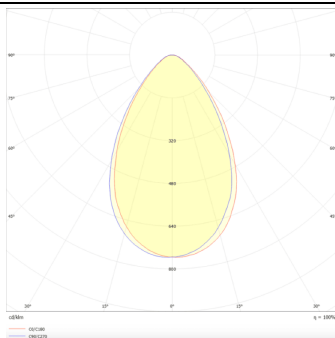

PERFORM-R

Lavov Downlights from the family PERFORM-R ,power 10 W and CRI 80 with an optic 80 degrees made in Die Cast Aluminum finished in White with a real lumen output of 1000lm and an efficiency of 100lm/W. DALI driver.

Item code	86.D022.2303.01
Product type	Indoor
Category	Downlights
Family	PERFORM
Subfamily	PERFORM-R
Pictograms	

Scheme

Photometry

Product	
Real power (W)	10
Real luminous flux (Lm)	1000
Luminous efficiency (Lm/W)	100
Beam angle (°)	80
Life time (h)	50000 h L80B10
IP	20
Electrical class insulation	Clas II
Colour	White
Control gear included	Yes
Control gear	DALI
Flicker Free	Yes
Light source	LED
Type of LED	SMD
Colour temperature (K)	3000
Colour consistency (SDCM)	SDCM<3
CRI	80