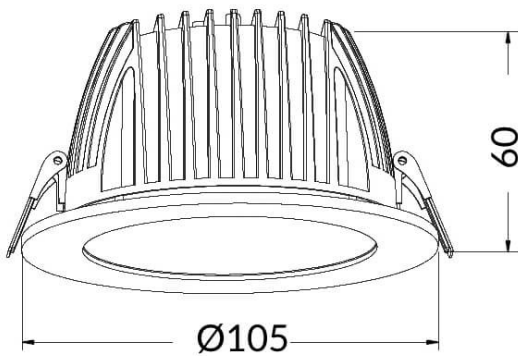

**PERFORM-R**

Lavov Downlights from the family PERFORM-R ,power 10 W and CRI 80 with an optic 80 degrees made in Die Cast Aluminum finished in White with a real lumen output of 1000lm and an efficiency of 100lm/W. DALI driver.

<b>Item code</b>	<b>86.D022.2303.01</b>
<b>Product type</b>	<b>Indoor</b>
<b>Category</b>	<b>Downlights</b>
<b>Family</b>	<b>PERFORM</b>
<b>Subfamily</b>	<b>PERFORM-R</b>

<b>Pictograms</b>	
-------------------	--

<b>Product</b>	
<b>Real power (W)</b>	<b>10</b>
<b>Real luminous flux (Lm)</b>	<b>1000</b>
<b>Luminous efficiency (Lm/W)</b>	<b>100</b>
<b>Beam angle (&amp;ordm;)</b>	<b>80</b>
<b>Life time (h)</b>	<b>50000 h L80B10</b>
<b>IP</b>	<b>20</b>
<b>Electrical class insulation</b>	<b>Clas II</b>
<b>Colour</b>	<b>White</b>
<b>Control gear included</b>	<b>Yes</b>
<b>Control gear</b>	<b>DALI</b>
<b>Flicker Free</b>	<b>Yes</b>
<b>Light source</b>	<b>LED</b>
<b>Type of LED</b>	<b>SMD</b>
<b>Colour temperature (K)</b>	<b>3000</b>
<b>Colour consistency (SDCM)</b>	<b>SDCM&lt;3</b>
<b>CRI</b>	<b>80</b>

**Scheme**

**Photometry**