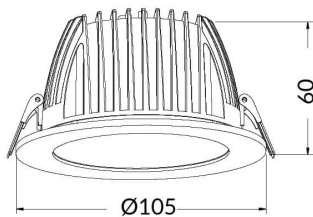

PERFORM-R

Lavov Downlights from the family PERFORM-R ,power 10 W and CRI 80 with an optic 80 degrees made in Die Cast Aluminum finished in White with a real lumen output of 1000lm and an efficiency of 100lm/W. DALI driver.

Item code	86.D022.2303.01
Product type	Indoor
Category	Downlights
Family	PERFORM
Subfamily	PERFORM-R
Pictograms	

Scheme

Photometry

Product	
Real power (W)	10
Real luminous flux (Lm)	1000
Luminous efficiency (Lm/W)	100
Beam angle (°)	80
Life time (h)	50000 h L80B10
IP	20
Electrical class insulation	Clas II
Colour	White
Control gear included	Yes
Control gear	DALI
Flicker Free	Yes
Light source	LED
Type of LED	SMD
Colour temperature (K)	3000
Colour consistency (SDCM)	SDCM<3
CRI	80