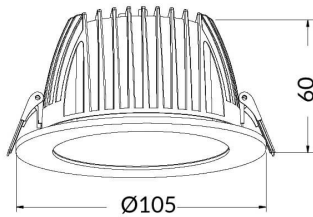

PERFORM-R

Lavov Downlights from the family PERFORM-R ,power 10 W and CRI 80 with an optic 80 degrees made in Die Cast Aluminum finished in White with a real lumen output of 1000lm and an efficiency of 100lm/W. ON/OFF driver.

Item code	86.D022.2401.01
Product type	Indoor
Category	Downlights
Family	PERFORM
Subfamily	PERFORM-R
Pictograms	

Scheme

Product	
Real power (W)	10
Real luminous flux (Lm)	1000
Luminous efficiency (Lm/W)	100
Beam angle (°)	80
Life time (h)	50000 h L80B10
IP	20
Electrical class insulation	Clas II
Colour	White
Control gear included	Yes
Control gear	ON/OFF
Flicker Free	Yes
Light source	LED
Type of LED	SMD
Colour temperature (K)	4000
Colour consistency (SDCM)	SDCM<3
CRI	80