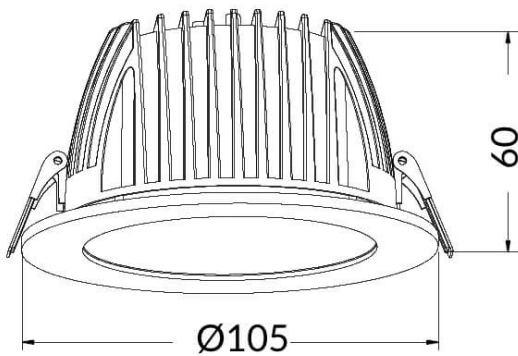

### PERFORM-R

Lavov Downlights from the family PERFORM-R ,power 10 W and CRI 80 with an optic 80 degrees made in Die Cast Aluminum finished in White with a real lumen output of 1000lm and an efficiency of 100lm/W. ON/OFF driver.

Item code	86.D022.2401.01
Product type	Indoor
Category	Downlights
Family	PERFORM
Subfamily	PERFORM-R
Pictograms	

### Scheme

Product	
Real power (W)	10
Real luminous flux (Lm)	1000
Luminous efficiency (Lm/W)	100
Beam angle (&ordm;)	80
Life time (h)	50000 h L80B10
IP	20
Electrical class insulation	Clas II
Colour	White
Control gear included	Yes
Control gear	ON/OFF
Flicker Free	Yes
Light source	LED
Type of LED	SMD
Colour temperature (K)	4000
Colour consistency (SDCM)	SDCM<3
CRI	80