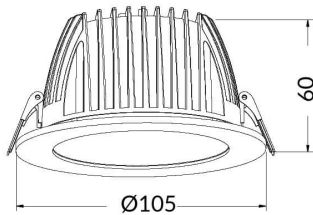

PERFORM-R

Lavov Downlights from the family PERFORM-R ,power 10 W and CRI 80 with an optic 80 degrees made in Die Cast Aluminum finished in White with a real lumen output of 1000lm and an efficiency of 100lm/W. ON/OFF driver.

Item code	86.D022.2401.01
Product type	Indoor
Category	Downlights
Family	PERFORM
Subfamily	PERFORM-R
Pictograms	

Scheme

Product	
Real power (W)	10
Real luminous flux (Lm)	1000
Luminous efficiency (Lm/W)	100
Beam angle (°)	80
Life time (h)	50000 h L80B10
IP	20
Electrical class insulation	Clas II
Colour	White
Control gear included	Yes
Control gear	ON/OFF
Flicker Free	Yes
Light source	LED
Type of LED	SMD
Colour temperature (K)	4000
Colour consistency (SDCM)	SDCM<3
CRI	80