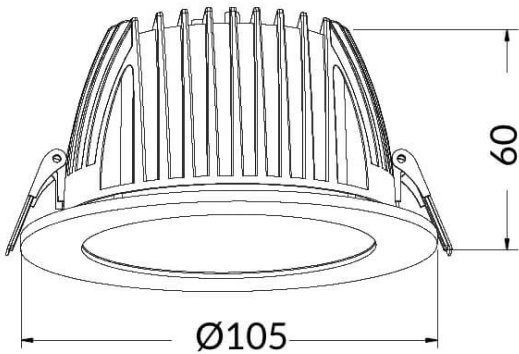

PERFORM-R

Lavov Downlights from the family PERFORM-R ,power 10 W and CRI 80 with an optic 80 degrees made in Die Cast Aluminum finished in White with a real lumen output of 1000lm and an efficiency of 100lm/W. ON/OFF driver.

Item code	86.D022.2401.01
Product type	Indoor
Category	Downlights
Family	PERFORM
Subfamily	PERFORM-R
Pictograms	

Scheme

Product	
Real power (W)	10
Real luminous flux (Lm)	1000
Luminous efficiency (Lm/W)	100
Beam angle (°)	80
Life time (h)	50000 h L80B10
IP	20
Electrical class insulation	Clas II
Colour	White
Control gear included	Yes
Control gear	ON/OFF
Flicker Free	Yes
Light source	LED
Type of LED	SMD
Colour temperature (K)	4000
Colour consistency (SDCM)	SDCM3
CRI	80