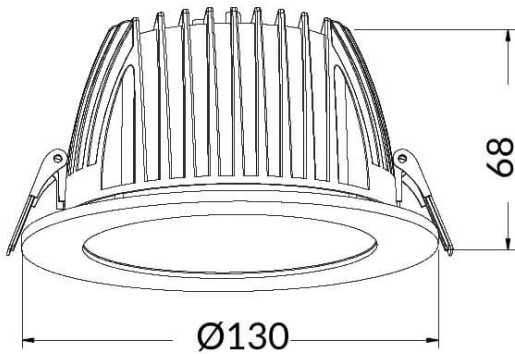

PERFORM-R

Lavov Downlights from the family PERFORM-R ,power 15 W and CRI 80 with an optic 80 degrees made in Die Cast Aluminum finished in White with a real lumen output of 1500lm and an efficiency of 100lm/W. ON/OFF driver.

Item code	86.D022.3301.01
Product type	Indoor
Category	Downlights
Family	PERFORM
Subfamily	PERFORM-R
Pictograms	

Scheme

Product	
Real power (W)	15
Real luminous flux (Lm)	1500
Luminous efficiency (Lm/W)	100
Beam angle (°)	80
Life time (h)	50000 h L80B10
IP	20
Electrical class insulation	Clas II
Colour	White
Control gear included	Yes
Control gear	ON/OFF
Flicker Free	Yes
Light source	LED
Type of LED	SMD
Colour temperature (K)	3000
Colour consistency (SDCM)	SDCM3
CRI	80