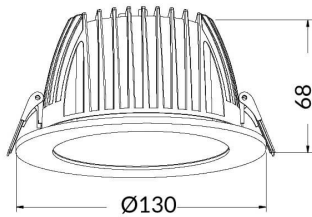

PERFORM-R

Lavov Downlights from the family PERFORM-R ,power 15 W and CRI 80 with an optic 80 degrees made in Die Cast Aluminum finished in White with a real lumen output of 1500lm and an efficiency of 100lm/W. ON/OFF driver.

Item code	86.D022.3301.01
Product type	Indoor
Category	Downlights
Family	PERFORM
Subfamily	PERFORM-R
Pictograms	

Scheme

Product	
Real power (W)	15
Real luminous flux (Lm)	1500
Luminous efficiency (Lm/W)	100
Beam angle (°)	80
Life time (h)	50000 h L80B10
IP	20
Electrical class insulation	Clas II
Colour	White
Control gear included	Yes
Control gear	ON/OFF
Flicker Free	Yes
Light source	LED
Type of LED	SMD
Colour temperature (K)	3000
Colour consistency (SDCM)	SDCM<3
CRI	80