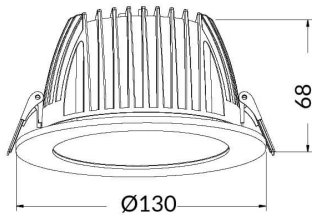

**PERFORM-R**

Lavov Downlights from the family PERFORM-R ,power 15 W and CRI 80 with an optic 80 degrees made in Die Cast Aluminum finished in White with a real lumen output of 1500lm and an efficiency of 100lm/W. ON/OFF driver.

<b>Item code</b>	<b>86.D022.3301.01</b>
<b>Product type</b>	<b>Indoor</b>
<b>Category</b>	<b>Downlights</b>
<b>Family</b>	<b>PERFORM</b>
<b>Subfamily</b>	<b>PERFORM-R</b>
<b>Pictograms</b>	

**Scheme**

<b>Product</b>	
<b>Real power (W)</b>	<b>15</b>
<b>Real luminous flux (Lm)</b>	<b>1500</b>
<b>Luminous efficiency (Lm/W)</b>	<b>100</b>
<b>Beam angle (°)</b>	<b>80</b>
<b>Life time (h)</b>	<b>50000 h L80B10</b>
<b>IP</b>	<b>20</b>
<b>Electrical class insulation</b>	<b>Clas II</b>
<b>Colour</b>	<b>White</b>
<b>Control gear included</b>	<b>Yes</b>
<b>Control gear</b>	<b>ON/OFF</b>
<b>Flicker Free</b>	<b>Yes</b>
<b>Light source</b>	<b>LED</b>
<b>Type of LED</b>	<b>SMD</b>
<b>Colour temperature (K)</b>	<b>3000</b>
<b>Colour consistency (SDCM)</b>	<b>SDCM&lt;3</b>
<b>CRI</b>	<b>80</b>