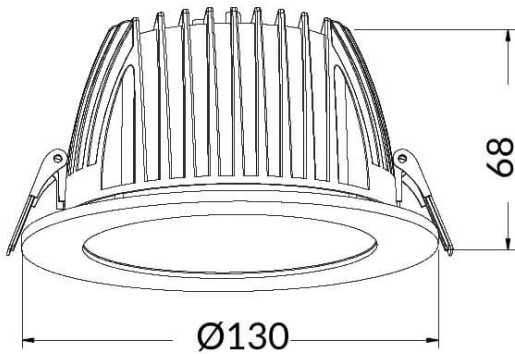

### PERFORM-R

Lavov Downlights from the family PERFORM-R ,power 15 W and CRI 80 with an optic 80 degrees made in Die Cast Aluminum finished in White with a real lumen output of 1500lm and an efficiency of 100lm/W. ON/OFF driver.

|              |   |
|--------------|---|
| Item code    | 86.D022.3301.01   |
| Product type | Indoor  |
| Category     | Downlights  |
| Family       | PERFORM   |
| Subfamily    | PERFORM-R   |
| Pictograms   |  |

### Scheme

|                             |                |
|-----------------------------|----------------|
| Product                     |                |
| Real power (W)              | 15             |
| Real luminous flux (Lm)     | 1500           |
| Luminous efficiency (Lm/W)  | 100            |
| Beam angle (&ordm;)         | 80             |
| Life time (h)               | 50000 h L80B10 |
| IP                          | 20             |
| Electrical class insulation | Clas II        |
| Colour                      | White          |
| Control gear included       | Yes            |
| Control gear                | ON/OFF         |
| Flicker Free                | Yes            |
| Light source                | LED            |
| Type of LED                 | SMD            |
| Colour temperature (K)      | 3000           |
| Colour consistency (SDCM)   | SDCM<3         |
| CRI                         | 80             |