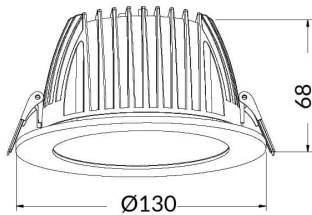

PERFORM-R

Lavov Downlights from the family PERFORM-R ,power 15 W and CRI 80 with an optic 80 degrees made in Die Cast Aluminum finished in White with a real lumen output of 1500lm and an efficiency of 100lm/W. ON/OFF driver.

Item code	86.D022.3301.01
Product type	Indoor
Category	Downlights
Family	PERFORM
Subfamily	PERFORM-R
Pictograms	

Scheme

Product	
Real power (W)	15
Real luminous flux (Lm)	1500
Luminous efficiency (Lm/W)	100
Beam angle (°)	80
Life time (h)	50000 h L80B10
IP	20
Electrical class insulation	Clas II
Colour	White
Control gear included	Yes
Control gear	ON/OFF
Flicker Free	Yes
Light source	LED
Type of LED	SMD
Colour temperature (K)	3000
Colour consistency (SDCM)	SDCM<3
CRI	80