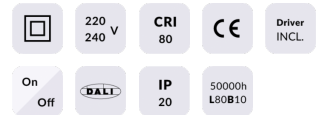

**PERFORM-R**

Lavov Downlights from the family PERFORM-R ,power 15 W and CRI 80 with an optic 80 degrees made in Die Cast Aluminum finished in White with a real lumen output of 1500lm and an efficiency of 100lm/W. DALI driver.

<b>Item code</b>	<b>86.D022.3303.01</b>
<b>Product type</b>	<b>Indoor</b>
<b>Category</b>	<b>Downlights</b>
<b>Family</b>	<b>PERFORM</b>
<b>Subfamily</b>	<b>PERFORM-R</b>

**Pictograms**

**Scheme**

<b>Product</b>	
<b>Real power (W)</b>	<b>15</b>
<b>Real luminous flux (Lm)</b>	<b>1500</b>
<b>Luminous efficiency (Lm/W)</b>	<b>100</b>
<b>Beam angle (°)</b>	<b>80</b>
<b>Life time (h)</b>	<b>50000 h L80B10</b>
<b>IP</b>	<b>20</b>
<b>Electrical class insulation</b>	<b>Clas II</b>
<b>Colour</b>	<b>White</b>
<b>Control gear included</b>	<b>Yes</b>
<b>Control gear</b>	<b>DALI</b>
<b>Flicker Free</b>	<b>Yes</b>
<b>Light source</b>	<b>LED</b>
<b>Type of LED</b>	<b>SMD</b>
<b>Colour temperature (K)</b>	<b>3000</b>
<b>Colour consistency (SDCM)</b>	<b>SDCM&lt;3</b>
<b>CRI</b>	<b>80</b>