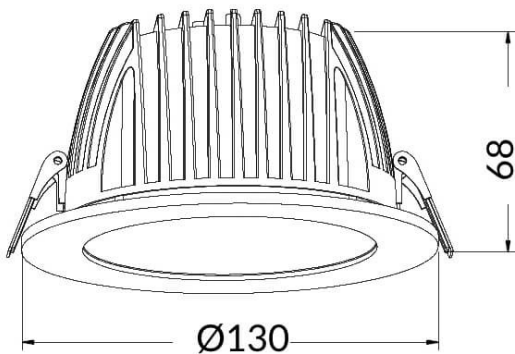

### PERFORM-R

Lavov Downlights from the family PERFORM-R ,power 15 W and CRI 80 with an optic 80 degrees made in Die Cast Aluminum finished in White with a real lumen output of 1500lm and an efficiency of 100lm/W. DALI driver.

Item code	86.D022.3303.01
Product type	Indoor
Category	Downlights
Family	PERFORM
Subfamily	PERFORM-R
Pictograms	

### Scheme

Product	
Real power (W)	15
Real luminous flux (Lm)	1500
Luminous efficiency (Lm/W)	100
Beam angle (°)	80
Life time (h)	50000 h L80B10
IP	20
Electrical class insulation	Clas II
Colour	White
Control gear included	Yes
Control gear	DALI
Flicker Free	Yes
Light source	LED
Type of LED	SMD
Colour temperature (K)	3000
Colour consistency (SDCM)	SDCM3
CRI	80