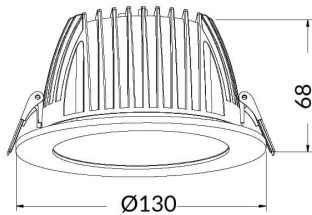

PERFORM-R

Lavov Downlights from the family PERFORM-R ,power 15 W and CRI 80 with an optic 80 degrees made in Die Cast Aluminum finished in White with a real lumen output of 1500lm and an efficiency of 100lm/W. DALI driver.

Item code	86.D022.3303.01
Product type	Indoor
Category	Downlights
Family	PERFORM
Subfamily	PERFORM-R

Pictograms

Scheme

Product	
Real power (W)	15
Real luminous flux (Lm)	1500
Luminous efficiency (Lm/W)	100
Beam angle (°)	80
Life time (h)	50000 h L80B10
IP	20
Electrical class insulation	Clas II
Colour	White
Control gear included	Yes
Control gear	DALI
Flicker Free	Yes
Light source	LED
Type of LED	SMD
Colour temperature (K)	3000
Colour consistency (SDCM)	SDCM<3
CRI	80