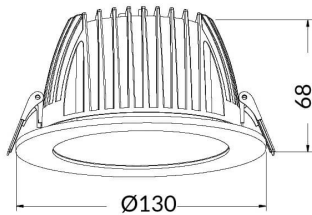

**PERFORM-R**

Lavov Downlights from the family PERFORM-R ,power 15 W and CRI 80 with an optic 80 degrees made in Die Cast Aluminum finished in White with a real lumen output of 1500lm and an efficiency of 100lm/W. DALI driver.

<b>Item code</b>	<b>86.D022.3303.01</b>
<b>Product type</b>	<b>Indoor</b>
<b>Category</b>	<b>Downlights</b>
<b>Family</b>	<b>PERFORM</b>
<b>Subfamily</b>	<b>PERFORM-R</b>

**Pictograms**

**Scheme**

<b>Product</b>	
<b>Real power (W)</b>	<b>15</b>
<b>Real luminous flux (Lm)</b>	<b>1500</b>
<b>Luminous efficiency (Lm/W)</b>	<b>100</b>
<b>Beam angle (°)</b>	<b>80</b>
<b>Life time (h)</b>	<b>50000 h L80B10</b>
<b>IP</b>	<b>20</b>
<b>Electrical class insulation</b>	<b>Clas II</b>
<b>Colour</b>	<b>White</b>
<b>Control gear included</b>	<b>Yes</b>
<b>Control gear</b>	<b>DALI</b>
<b>Flicker Free</b>	<b>Yes</b>
<b>Light source</b>	<b>LED</b>
<b>Type of LED</b>	<b>SMD</b>
<b>Colour temperature (K)</b>	<b>3000</b>
<b>Colour consistency (SDCM)</b>	<b>SDCM&lt;3</b>
<b>CRI</b>	<b>80</b>