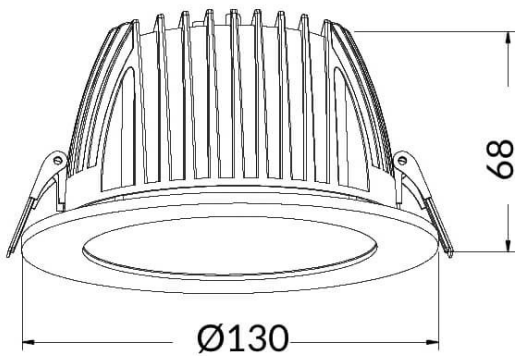

PERFORM-R

Lavov Downlights from the family PERFORM-R ,power 15 W and CRI 80 with an optic 80 degrees made in Die Cast Aluminum finished in White with a real lumen output of 1500lm and an efficiency of 100lm/W. DALI driver.

Item code	86.D022.3303.01
Product type	Indoor
Category	Downlights
Family	PERFORM
Subfamily	PERFORM-R
Pictograms	

Scheme

Product	
Real power (W)	15
Real luminous flux (Lm)	1500
Luminous efficiency (Lm/W)	100
Beam angle (º)	80
Life time (h)	50000 h L80B10
IP	20
Electrical class insulation	Clas II
Colour	White
Control gear included	Yes
Control gear	DALI
Flicker Free	Yes
Light source	LED
Type of LED	SMD
Colour temperature (K)	3000
Colour consistency (SDCM)	SDCM<3
CRI	80