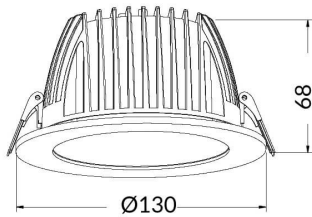

PERFORM-R

Lavov Downlights from the family PERFORM-R ,power 15 W and CRI 80 with an optic 80 degrees made in Die Cast Aluminum finished in White with a real lumen output of 1500lm and an efficiency of 100lm/W. DALI driver.

Item code	86.D022.3303.01
Product type	Indoor
Category	Downlights
Family	PERFORM
Subfamily	PERFORM-R
Pictograms	

Scheme

Product	
Real power (W)	15
Real luminous flux (Lm)	1500
Luminous efficiency (Lm/W)	100
Beam angle (°)	80
Life time (h)	50000 h L80B10
IP	20
Electrical class insulation	Clas II
Colour	White
Control gear included	Yes
Control gear	DALI
Flicker Free	Yes
Light source	LED
Type of LED	SMD
Colour temperature (K)	3000
Colour consistency (SDCM)	SDCM<3
CRI	80