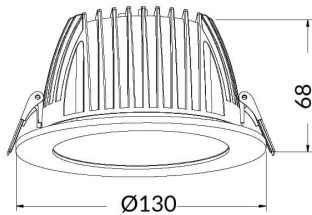

PERFORM-R

Lavov Downlights from the family PERFORM-R ,power 15 W and CRI 80 with an optic 80 degrees made in Die Cast Aluminum finished in White with a real lumen output of 1500lm and an efficiency of 100lm/W. ON/OFF driver.

Item code	86.D022.3401.01
Product type	Indoor
Category	Downlights
Family	PERFORM
Subfamily	PERFORM-R

Pictograms

Scheme

Product	
Real power (W)	15
Real luminous flux (Lm)	1500
Luminous efficiency (Lm/W)	100
Beam angle (°)	80
Life time (h)	50000 h L80B10
IP	20
Electrical class insulation	Clas II
Colour	White
Control gear included	Yes
Control gear	ON/OFF
Flicker Free	Yes
Light source	LED
Type of LED	SMD
Colour temperature (K)	4000
Colour consistency (SDCM)	SDCM<3
CRI	80