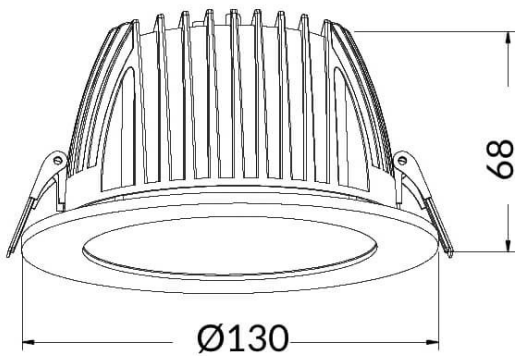

PERFORM-R

Lavov Downlights from the family PERFORM-R ,power 15 W and CRI 80 with an optic 80 degrees made in Die Cast Aluminum finished in White with a real lumen output of 1500lm and an efficiency of 100lm/W. ON/OFF driver.

Item code	86.D022.3401.01
Product type	Indoor
Category	Downlights
Family	PERFORM
Subfamily	PERFORM-R
Pictograms	

Scheme

Product	
Real power (W)	15
Real luminous flux (Lm)	1500
Luminous efficiency (Lm/W)	100
Beam angle (°)	80
Life time (h)	50000 h L80B10
IP	20
Electrical class insulation	Clas II
Colour	White
Control gear included	Yes
Control gear	ON/OFF
Flicker Free	Yes
Light source	LED
Type of LED	SMD
Colour temperature (K)	4000
Colour consistency (SDCM)	SDCM3
CRI	80