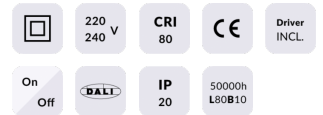

PERFORM-R

Lavov Downlights from the family PERFORM-R ,power 15 W and CRI 80 with an optic 80 degrees made in Die Cast Aluminum finished in White with a real lumen output of 1500lm and an efficiency of 100lm/W. ON/OFF driver.

Item code	86.D022.3401.01
Product type	Indoor
Category	Downlights
Family	PERFORM
Subfamily	PERFORM-R

Pictograms

Scheme

Product	
Real power (W)	15
Real luminous flux (Lm)	1500
Luminous efficiency (Lm/W)	100
Beam angle (°)	80
Life time (h)	50000 h L80B10
IP	20
Electrical class insulation	Clas II
Colour	White
Control gear included	Yes
Control gear	ON/OFF
Flicker Free	Yes
Light source	LED
Type of LED	SMD
Colour temperature (K)	4000
Colour consistency (SDCM)	SDCM<3
CRI	80