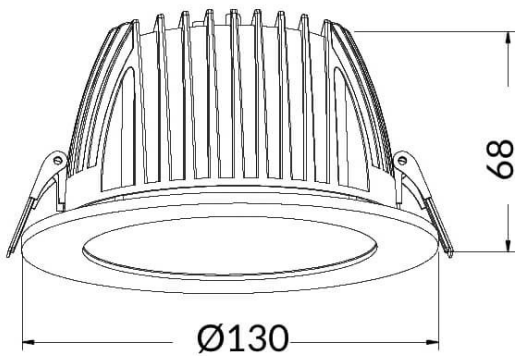

PERFORM-R

Lavov Downlights from the family PERFORM-R ,power 15 W and CRI 80 with an optic 80 degrees made in Die Cast Aluminum finished in White with a real lumen output of 1500lm and an efficiency of 100lm/W. ON/OFF driver.

Item code	86.D022.3401.01
Product type	Indoor
Category	Downlights
Family	PERFORM
Subfamily	PERFORM-R
Pictograms	

Scheme

Product	
Real power (W)	15
Real luminous flux (Lm)	1500
Luminous efficiency (Lm/W)	100
Beam angle (º)	80
Life time (h)	50000 h L80B10
IP	20
Electrical class insulation	Clas II
Colour	White
Control gear included	Yes
Control gear	ON/OFF
Flicker Free	Yes
Light source	LED
Type of LED	SMD
Colour temperature (K)	4000
Colour consistency (SDCM)	SDCM<3
CRI	80