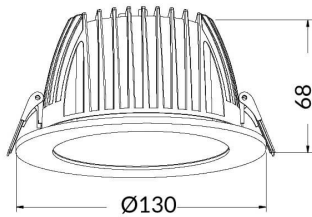

PERFORM-R

Lavov Downlights from the family PERFORM-R ,power 15 W and CRI 80 with an optic 80 degrees made in Die Cast Aluminum finished in White with a real lumen output of 1500lm and an efficiency of 100lm/W. ON/OFF driver.

Item code	86.D022.3401.01
Product type	Indoor
Category	Downlights
Family	PERFORM
Subfamily	PERFORM-R
Pictograms	

Scheme

Product	
Real power (W)	15
Real luminous flux (Lm)	1500
Luminous efficiency (Lm/W)	100
Beam angle (°)	80
Life time (h)	50000 h L80B10
IP	20
Electrical class insulation	Clas II
Colour	White
Control gear included	Yes
Control gear	ON/OFF
Flicker Free	Yes
Light source	LED
Type of LED	SMD
Colour temperature (K)	4000
Colour consistency (SDCM)	SDCM<3
CRI	80