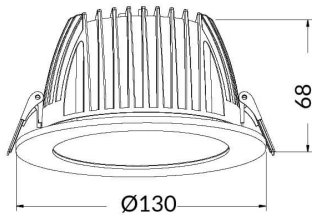

PERFORM-R

Lavov Downlights from the family PERFORM-R ,power 15 W and CRI 80 with an optic 80 degrees made in Die Cast Aluminum finished in White with a real lumen output of 1500lm and an efficiency of 100lm/W. ON/OFF driver.

Item code	86.D022.3401.01
Product type	Indoor
Category	Downlights
Family	PERFORM
Subfamily	PERFORM-R
Pictograms	

Scheme

Product	
Real power (W)	15
Real luminous flux (Lm)	1500
Luminous efficiency (Lm/W)	100
Beam angle (°)	80
Life time (h)	50000 h L80B10
IP	20
Electrical class insulation	Clas II
Colour	White
Control gear included	Yes
Control gear	ON/OFF
Flicker Free	Yes
Light source	LED
Type of LED	SMD
Colour temperature (K)	4000
Colour consistency (SDCM)	SDCM<3
CRI	80