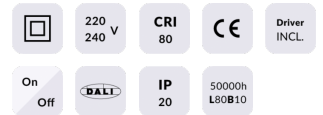

**PERFORM-R**

Lavov Downlights from the family PERFORM-R ,power 15 W and CRI 80 with an optic 80 degrees made in Die Cast Aluminum finished in White with a real lumen output of 1500lm and an efficiency of 100lm/W. DALI driver.

<b>Item code</b>	<b>86.D022.3403.01</b>
<b>Product type</b>	<b>Indoor</b>
<b>Category</b>	<b>Downlights</b>
<b>Family</b>	<b>PERFORM</b>
<b>Subfamily</b>	<b>PERFORM-R</b>

**Pictograms**

**Scheme**

<b>Product</b>	
<b>Real power (W)</b>	<b>15</b>
<b>Real luminous flux (Lm)</b>	<b>1500</b>
<b>Luminous efficiency (Lm/W)</b>	<b>100</b>
<b>Beam angle (°)</b>	<b>80</b>
<b>Life time (h)</b>	<b>50000 h L80B10</b>
<b>IP</b>	<b>20</b>
<b>Electrical class insulation</b>	<b>Clas II</b>
<b>Colour</b>	<b>White</b>
<b>Control gear included</b>	<b>Yes</b>
<b>Control gear</b>	<b>DALI</b>
<b>Flicker Free</b>	<b>Yes</b>
<b>Light source</b>	<b>LED</b>
<b>Type of LED</b>	<b>SMD</b>
<b>Colour temperature (K)</b>	<b>4000</b>
<b>Colour consistency (SDCM)</b>	<b>SDCM&lt;3</b>
<b>CRI</b>	<b>80</b>