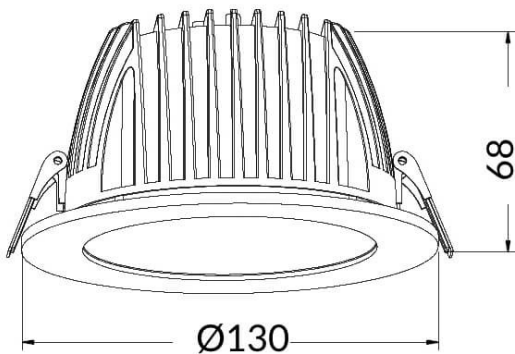

### PERFORM-R

Lavov Downlights from the family PERFORM-R ,power 15 W and CRI 80 with an optic 80 degrees made in Die Cast Aluminum finished in White with a real lumen output of 1500lm and an efficiency of 100lm/W. DALI driver.

<b>Item code</b>	<b>86.D022.3403.01</b>
<b>Product type</b>	<b>Indoor</b>
<b>Category</b>	<b>Downlights</b>
<b>Family</b>	<b>PERFORM</b>
<b>Subfamily</b>	<b>PERFORM-R</b>
<b>Pictograms</b>	

### Scheme

<b>Product</b>	
<b>Real power (W)</b>	<b>15</b>
<b>Real luminous flux (Lm)</b>	<b>1500</b>
<b>Luminous efficiency (Lm/W)</b>	<b>100</b>
<b>Beam angle (&amp;ordm;)</b>	<b>80</b>
<b>Life time (h)</b>	<b>50000 h L80B10</b>
<b>IP</b>	<b>20</b>
<b>Electrical class insulation</b>	<b>Clas II</b>
<b>Colour</b>	<b>White</b>
<b>Control gear included</b>	<b>Yes</b>
<b>Control gear</b>	<b>DALI</b>
<b>Flicker Free</b>	<b>Yes</b>
<b>Light source</b>	<b>LED</b>
<b>Type of LED</b>	<b>SMD</b>
<b>Colour temperature (K)</b>	<b>4000</b>
<b>Colour consistency (SDCM)</b>	<b>SDCM&lt;3</b>
<b>CRI</b>	<b>80</b>