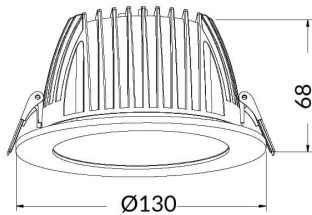

**PERFORM-R**

Lavov Downlights from the family PERFORM-R ,power 15 W and CRI 80 with an optic 80 degrees made in Die Cast Aluminum finished in White with a real lumen output of 1500lm and an efficiency of 100lm/W. DALI driver.

<b>Item code</b>	<b>86.D022.3403.01</b>
<b>Product type</b>	<b>Indoor</b>
<b>Category</b>	<b>Downlights</b>
<b>Family</b>	<b>PERFORM</b>
<b>Subfamily</b>	<b>PERFORM-R</b>

**Pictograms**

**Scheme**

<b>Product</b>	
<b>Real power (W)</b>	<b>15</b>
<b>Real luminous flux (Lm)</b>	<b>1500</b>
<b>Luminous efficiency (Lm/W)</b>	<b>100</b>
<b>Beam angle (°)</b>	<b>80</b>
<b>Life time (h)</b>	<b>50000 h L80B10</b>
<b>IP</b>	<b>20</b>
<b>Electrical class insulation</b>	<b>Clas II</b>
<b>Colour</b>	<b>White</b>
<b>Control gear included</b>	<b>Yes</b>
<b>Control gear</b>	<b>DALI</b>
<b>Flicker Free</b>	<b>Yes</b>
<b>Light source</b>	<b>LED</b>
<b>Type of LED</b>	<b>SMD</b>
<b>Colour temperature (K)</b>	<b>4000</b>
<b>Colour consistency (SDCM)</b>	<b>SDCM&lt;3</b>
<b>CRI</b>	<b>80</b>