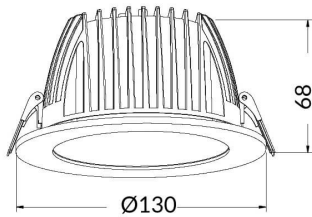

PERFORM-R

Lavov Downlights from the family PERFORM-R ,power 15 W and CRI 80 with an optic 80 degrees made in Die Cast Aluminum finished in White with a real lumen output of 1500lm and an efficiency of 100lm/W. DALI driver.

Item code	86.D022.3403.01
Product type	Indoor
Category	Downlights
Family	PERFORM
Subfamily	PERFORM-R
Pictograms	

Scheme

Product	
Real power (W)	15
Real luminous flux (Lm)	1500
Luminous efficiency (Lm/W)	100
Beam angle (°)	80
Life time (h)	50000 h L80B10
IP	20
Electrical class insulation	Clas II
Colour	White
Control gear included	Yes
Control gear	DALI
Flicker Free	Yes
Light source	LED
Type of LED	SMD
Colour temperature (K)	4000
Colour consistency (SDCM)	SDCM<3
CRI	80