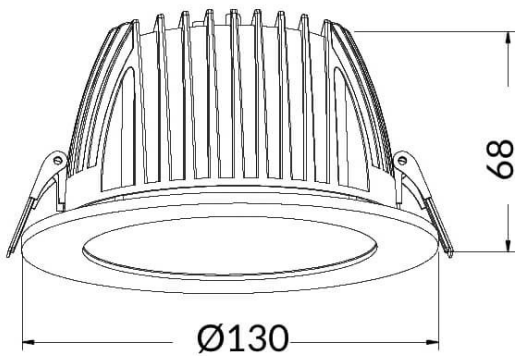

### PERFORM-R

Lavov Downlights from the family PERFORM-R ,power 15 W and CRI 80 with an optic 80 degrees made in Die Cast Aluminum finished in White with a real lumen output of 1500lm and an efficiency of 100lm/W. DALI driver.

Item code	86.D022.3403.01
Product type	Indoor
Category	Downlights
Family	PERFORM
Subfamily	PERFORM-R
Pictograms	

### Scheme

Product	
Real power (W)	15
Real luminous flux (Lm)	1500
Luminous efficiency (Lm/W)	100
Beam angle (°)	80
Life time (h)	50000 h L80B10
IP	20
Electrical class insulation	Clas II
Colour	White
Control gear included	Yes
Control gear	DALI
Flicker Free	Yes
Light source	LED
Type of LED	SMD
Colour temperature (K)	4000
Colour consistency (SDCM)	SDCM3
CRI	80