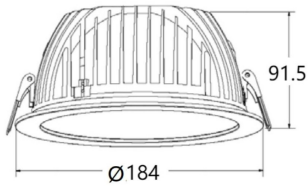

### PERFORM-R

Lavov Downlights from the family PERFORM-R ,power 24 W and CRI 80 with an optic 80 degrees made in Die Cast Aluminum finished in White with a real lumen output of 2400lm and an efficiency of 100lm/W. ON/OFF driver.

### Scheme

<b>Product</b>	
<b>Real power (W)</b>	<b>24</b>
<b>Real luminous flux (Lm)</b>	<b>2400</b>
<b>Luminous efficiency (Lm/W)</b>	<b>100</b>
<b>Beam angle (°)</b>	<b>80</b>
<b>Life time (h)</b>	<b>50000 h L80B10</b>
<b>IP</b>	<b>20</b>
<b>Electrical class insulation</b>	<b>Clas II</b>
<b>Colour</b>	<b>White</b>
<b>Control gear included</b>	<b>Yes</b>
<b>Control gear</b>	<b>ON/OFF</b>
<b>Flicker Free</b>	<b>Yes</b>
<b>Light source</b>	<b>LED</b>
<b>Type of LED</b>	<b>SMD</b>
<b>Colour temperature (K)</b>	<b>3000</b>
<b>Colour consistency (SDCM)</b>	<b>SDCM&lt;3</b>
<b>CRI</b>	<b>80</b>