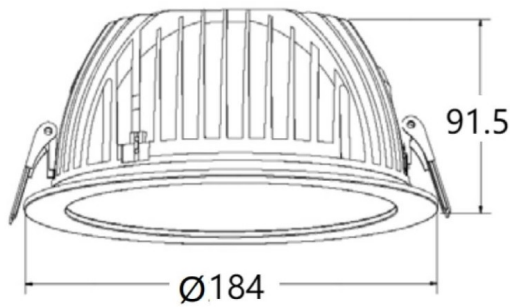

PERFORM-R

Lavov Downlights from the family PERFORM-R ,power 24 W and CRI 80 with an optic 80 degrees made in Die Cast Aluminum finished in White with a real lumen output of 2400lm and an efficiency of 100lm/W. ON/OFF driver.

Item code	86.D022.4301.01
Product type	Indoor
Category	Downlights
Family	PERFORM
Subfamily	PERFORM-R
Pictograms	

Scheme

Product	
Real power (W)	24
Real luminous flux (Lm)	2400
Luminous efficiency (Lm/W)	100
Beam angle (°)	80
Life time (h)	50000 h L80B10
IP	20
Electrical class insulation	Clas II
Colour	White
Control gear included	Yes
Control gear	ON/OFF
Flicker Free	Yes
Light source	LED
Type of LED	SMD
Colour temperature (K)	3000
Colour consistency (SDCM)	SDCM3
CRI	80