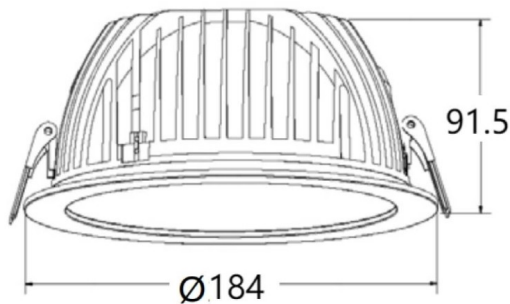

PERFORM-R

Lavov Downlights from the family PERFORM-R ,power 24 W and CRI 80 with an optic 80 degrees made in Die Cast Aluminum finished in White with a real lumen output of 2400lm and an efficiency of 100lm/W. ON/OFF driver.

Item code	86.D022.4301.01
Product type	Indoor
Category	Downlights
Family	PERFORM
Subfamily	PERFORM-R
Pictograms	

Scheme

Product	
Real power (W)	24
Real luminous flux (Lm)	2400
Luminous efficiency (Lm/W)	100
Beam angle (º)	80
Life time (h)	50000 h L80B10
IP	20
Electrical class insulation	Clas II
Colour	White
Control gear included	Yes
Control gear	ON/OFF
Flicker Free	Yes
Light source	LED
Type of LED	SMD
Colour temperature (K)	3000
Colour consistency (SDCM)	SDCM<3
CRI	80