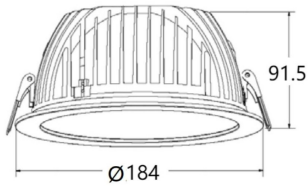

Scheme

Product	
Real power (W)	24
Real luminous flux (Lm)	2400
Luminous efficiency (Lm/W)	100
Beam angle (°)	80
Life time (h)	50000 h L80B10
IP	20
Electrical class insulation	Clas II
Colour	White
Control gear included	Yes
Control gear	ON/OFF
Flicker Free	Yes
Light source	LED
Type of LED	SMD
Colour temperature (K)	3000
Colour consistency (SDCM)	SDCM<3
CRI	80