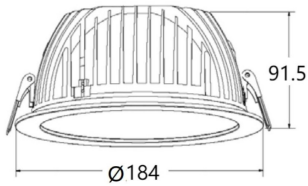

### PERFORM-R

Lavov Downlights from the family PERFORM-R ,power 24 W and CRI 80 with an optic 80 degrees made in Die Cast Aluminum finished in White with a real lumen output of 2400lm and an efficiency of 100lm/W. DALI driver.

### Scheme

<b>Product</b>	
<b>Real power (W)</b>	<b>24</b>
<b>Real luminous flux (Lm)</b>	<b>2400</b>
<b>Luminous efficiency (Lm/W)</b>	<b>100</b>
<b>Beam angle (°)</b>	<b>80</b>
<b>Life time (h)</b>	<b>50000 h L80B10</b>
<b>IP</b>	<b>20</b>
<b>Electrical class insulation</b>	<b>Clas II</b>
<b>Colour</b>	<b>White</b>
<b>Control gear included</b>	<b>Yes</b>
<b>Control gear</b>	<b>DALI</b>
<b>Flicker Free</b>	<b>Yes</b>
<b>Light source</b>	<b>LED</b>
<b>Type of LED</b>	<b>SMD</b>
<b>Colour temperature (K)</b>	<b>3000</b>
<b>Colour consistency (SDCM)</b>	<b>SDCM&lt;3</b>
<b>CRI</b>	<b>80</b>