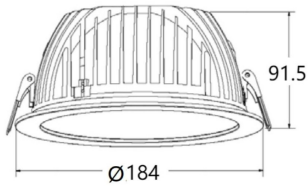

Scheme

Product

Real power (W) 24

Real luminous flux (Lm) 2400

Luminous efficiency (Lm/W) 100

Beam angle (°) 80

Life time (h) 50000 h L80B10

IP 20

Electrical class insulation Clas II

Colour White

Control gear included Yes

Control gear DALI

Flicker Free Yes

Light source LED

Type of LED SMD

Colour temperature (K) 3000

Colour consistency (SDCM) SDCM<3

CRI 80