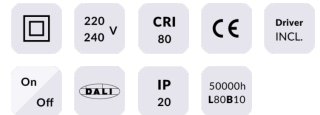

PERFORM-R

Lavov Downlights from the family PERFORM-R ,power 24 W and CRI 80 with an optic 80 degrees made in Die Cast Aluminum finished in White with a real lumen output of 2400lm and an efficiency of 100lm/W. DALI driver.

Item code 86.D022.4303.01

Product type Indoor

Category Downlights

Family PERFORM

Subfamily PERFORM-R

Pictograms

Scheme

Product

Real power (W) 24

Real luminous flux (Lm) 2400

Luminous efficiency (Lm/W) 100

Beam angle (°) 80

Life time (h) 50000 h L80B10

IP 20

Electrical class insulation Clas II

Colour White

Control gear included Yes

Control gear DALI

Flicker Free Yes

Light source LED

Type of LED SMD

Colour temperature (K) 3000

Colour consistency (SDCM) SDCM<3

CRI 80