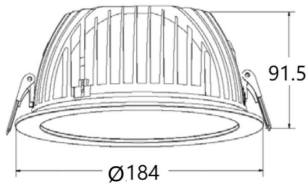

PERFORM-R

Lavov Downlights from the family PERFORM-R ,power 24 W and CRI 80 with an optic 80 degrees made in Die Cast Aluminum finished in White with a real lumen output of 2400lm and an efficiency of 100lm/W. ON/OFF driver.

Item code	86.D022.4401.01
Product type	Indoor
Category	Downlights
Family	PERFORM
Subfamily	PERFORM-R

Pictograms

Scheme

Product	
Real power (W)	24
Real luminous flux (Lm)	2400
Luminous efficiency (Lm/W)	100
Beam angle (°)	80
Life time (h)	50000 h L80B10
IP	20
Electrical class insulation	Clas II
Colour	White
Control gear included	Yes
Control gear	ON/OFF
Flicker Free	Yes
Light source	LED
Type of LED	SMD
Colour temperature (K)	4000
Colour consistency (SDCM)	SDCM<3
CRI	80