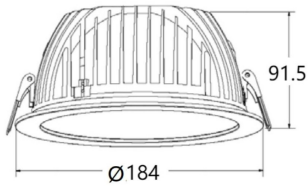

PERFORM-R

Lavov Downlights from the family PERFORM-R ,power 24 W and CRI 80 with an optic 80 degrees made in Die Cast Aluminum finished in White with a real lumen output of 2400lm and an efficiency of 100lm/W. ON/OFF driver.

Item code	86.D022.4401.01
Product type	Indoor
Category	Downlights
Family	PERFORM
Subfamily	PERFORM-R
Pictograms	

Scheme

Product	
Real power (W)	24
Real luminous flux (Lm)	2400
Luminous efficiency (Lm/W)	100
Beam angle (°)	80
Life time (h)	50000 h L80B10
IP	20
Electrical class insulation	Clas II
Colour	White
Control gear included	Yes
Control gear	ON/OFF
Flicker Free	Yes
Light source	LED
Type of LED	SMD
Colour temperature (K)	4000
Colour consistency (SDCM)	SDCM<3
CRI	80