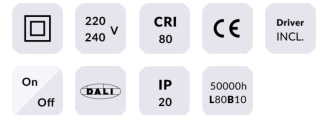

PERFORM-R

Lavov Downlights from the family PERFORM-R ,power 24 W and CRI 80 with an optic 80 degrees made in Die Cast Aluminum finished in White with a real lumen output of 2400lm and an efficiency of 100lm/W. ON/OFF driver.

Item code	86.D022.4401.01
Product type	Indoor
Category	Downlights
Family	PERFORM
Subfamily	PERFORM-R

Pictograms

Scheme

Product	
Real power (W)	24
Real luminous flux (Lm)	2400
Luminous efficiency (Lm/W)	100
Beam angle (°)	80
Life time (h)	50000 h L80B10
IP	20
Electrical class insulation	Clas II
Colour	White
Control gear included	Yes
Control gear	ON/OFF
Flicker Free	Yes
Light source	LED
Type of LED	SMD
Colour temperature (K)	4000
Colour consistency (SDCM)	SDCM<3
CRI	80