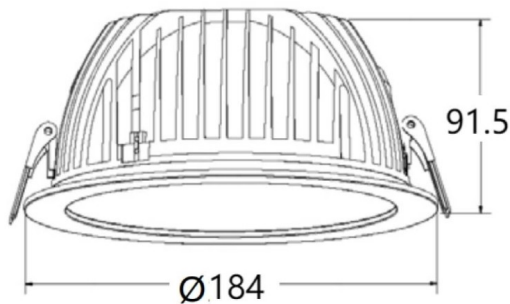

PERFORM-R

Lavov Downlights from the family PERFORM-R ,power 24 W and CRI 80 with an optic 80 degrees made in Die Cast Aluminum finished in White with a real lumen output of 2400lm and an efficiency of 100lm/W. ON/OFF driver.

Item code	86.D022.4401.01
Product type	Indoor
Category	Downlights
Family	PERFORM
Subfamily	PERFORM-R
Pictograms	

Scheme

Product	
Real power (W)	24
Real luminous flux (Lm)	2400
Luminous efficiency (Lm/W)	100
Beam angle (°)	80
Life time (h)	50000 h L80B10
IP	20
Electrical class insulation	Clas II
Colour	White
Control gear included	Yes
Control gear	ON/OFF
Flicker Free	Yes
Light source	LED
Type of LED	SMD
Colour temperature (K)	4000
Colour consistency (SDCM)	SDCM3
CRI	80