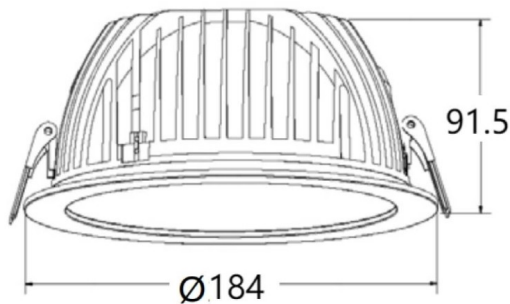

PERFORM-R

Lavov Downlights from the family PERFORM-R ,power 24 W and CRI 80 with an optic 80 degrees made in Die Cast Aluminum finished in White with a real lumen output of 2400lm and an efficiency of 100lm/W. ON/OFF driver.

Item code	86.D022.4401.01
Product type	Indoor
Category	Downlights
Family	PERFORM
Subfamily	PERFORM-R
Pictograms	

Scheme

Product	
Real power (W)	24
Real luminous flux (Lm)	2400
Luminous efficiency (Lm/W)	100
Beam angle (º)	80
Life time (h)	50000 h L80B10
IP	20
Electrical class insulation	Clas II
Colour	White
Control gear included	Yes
Control gear	ON/OFF
Flicker Free	Yes
Light source	LED
Type of LED	SMD
Colour temperature (K)	4000
Colour consistency (SDCM)	SDCM<3
CRI	80