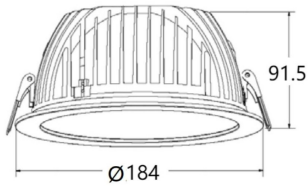

### PERFORM-R

Lavov Downlights from the family PERFORM-R ,power 24 W and CRI 80 with an optic 80 degrees made in Die Cast Aluminum finished in White with a real lumen output of 2400lm and an efficiency of 100lm/W. DALI driver.

### Scheme

<b>Product</b>	
<b>Real power (W)</b>	<b>24</b>
<b>Real luminous flux (Lm)</b>	<b>2400</b>
<b>Luminous efficiency (Lm/W)</b>	<b>100</b>
<b>Beam angle (°)</b>	<b>80</b>
<b>Life time (h)</b>	<b>50000 h L80B10</b>
<b>IP</b>	<b>20</b>
<b>Electrical class insulation</b>	<b>Clas II</b>
<b>Colour</b>	<b>White</b>
<b>Control gear included</b>	<b>Yes</b>
<b>Control gear</b>	<b>DALI</b>
<b>Flicker Free</b>	<b>Yes</b>
<b>Light source</b>	<b>LED</b>
<b>Type of LED</b>	<b>SMD</b>
<b>Colour temperature (K)</b>	<b>4000</b>
<b>Colour consistency (SDCM)</b>	<b>SDCM&lt;3</b>
<b>CRI</b>	<b>80</b>