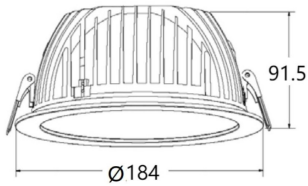

**PERFORM-R**

Lavov Downlights from the family PERFORM-R ,power 24 W and CRI 80 with an optic 80 degrees made in Die Cast Aluminum finished in White with a real lumen output of 2400lm and an efficiency of 100lm/W. DALI driver.

<b>Item code</b>	<b>86.D022.4403.01</b>
<b>Product type</b>	<b>Indoor</b>
<b>Category</b>	<b>Downlights</b>
<b>Family</b>	<b>PERFORM</b>
<b>Subfamily</b>	<b>PERFORM-R</b>
<b>Pictograms</b>	

**Scheme**

<b>Product</b>	
<b>Real power (W)</b>	<b>24</b>
<b>Real luminous flux (Lm)</b>	<b>2400</b>
<b>Luminous efficiency (Lm/W)</b>	<b>100</b>
<b>Beam angle (°)</b>	<b>80</b>
<b>Life time (h)</b>	<b>50000 h L80B10</b>
<b>IP</b>	<b>20</b>
<b>Electrical class insulation</b>	<b>Clas II</b>
<b>Colour</b>	<b>White</b>
<b>Control gear included</b>	<b>Yes</b>
<b>Control gear</b>	<b>DALI</b>
<b>Flicker Free</b>	<b>Yes</b>
<b>Light source</b>	<b>LED</b>
<b>Type of LED</b>	<b>SMD</b>
<b>Colour temperature (K)</b>	<b>4000</b>
<b>Colour consistency (SDCM)</b>	<b>SDCM&lt;3</b>
<b>CRI</b>	<b>80</b>