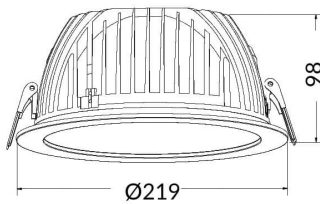

PERFORM-R

Lavov Downlights from the family PERFORM-R ,power 35 W and CRI 80 with an optic 80 degrees made in Die Cast Aluminum finished in White with a real lumen output of 3500lm and an efficiency of 100lm/W. ON/OFF driver.

Item code	86.D022.5301.01
Product type	Indoor
Category	Downlights
Family	PERFORM
Subfamily	PERFORM-R
Pictograms	

Scheme

Product	
Real power (W)	35
Real luminous flux (Lm)	3500
Luminous efficiency (Lm/W)	100
Beam angle (°)	80
Life time (h)	50000 h L80B10
IP	20
Electrical class insulation	Clas II
Colour	White
Control gear included	Yes
Control gear	ON/OFF
Flicker Free	Yes
Light source	LED
Type of LED	SMD
Colour temperature (K)	3000
Colour consistency (SDCM)	SDCM<3
CRI	80