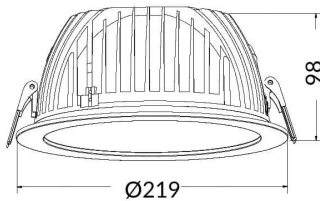

**PERFORM-R**

Lavov Downlights from the family PERFORM-R ,power 35 W and CRI 80 with an optic 80 degrees made in Die Cast Aluminum finished in White with a real lumen output of 3500lm and an efficiency of 100lm/W. ON/OFF driver.

<b>Item code</b>	<b>86.D022.5301.01</b>
<b>Product type</b>	<b>Indoor</b>
<b>Category</b>	<b>Downlights</b>
<b>Family</b>	<b>PERFORM</b>
<b>Subfamily</b>	<b>PERFORM-R</b>
<b>Pictograms</b>	

**Scheme**

<b>Product</b>	
<b>Real power (W)</b>	<b>35</b>
<b>Real luminous flux (Lm)</b>	<b>3500</b>
<b>Luminous efficiency (Lm/W)</b>	<b>100</b>
<b>Beam angle (°)</b>	<b>80</b>
<b>Life time (h)</b>	<b>50000 h L80B10</b>
<b>IP</b>	<b>20</b>
<b>Electrical class insulation</b>	<b>Clas II</b>
<b>Colour</b>	<b>White</b>
<b>Control gear included</b>	<b>Yes</b>
<b>Control gear</b>	<b>ON/OFF</b>
<b>Flicker Free</b>	<b>Yes</b>
<b>Light source</b>	<b>LED</b>
<b>Type of LED</b>	<b>SMD</b>
<b>Colour temperature (K)</b>	<b>3000</b>
<b>Colour consistency (SDCM)</b>	<b>SDCM&lt;3</b>
<b>CRI</b>	<b>80</b>