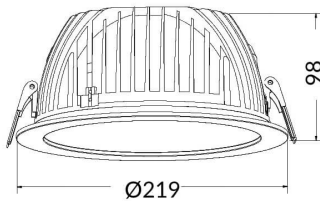

PERFORM-R

Lavov Downlights from the family PERFORM-R ,power 35 W and CRI 80 with an optic 80 degrees made in Die Cast Aluminum finished in White with a real lumen output of 3500lm and an efficiency of 100lm/W. ON/OFF driver.

Scheme

| | |
|------------------------------------|-----------------------|
| Product | |
| Real power (W) | 35 |
| Real luminous flux (Lm) | 3500 |
| Luminous efficiency (Lm/W) | 100 |
| Beam angle (°) | 80 |
| Life time (h) | 50000 h L80B10 |
| IP | 20 |
| Electrical class insulation | Clas II |
| Colour | White |
| Control gear included | Yes |
| Control gear | ON/OFF |
| Flicker Free | Yes |
| Light source | LED |
| Type of LED | SMD |
| Colour temperature (K) | 3000 |
| Colour consistency (SDCM) | SDCM<3 |
| CRI | 80 |