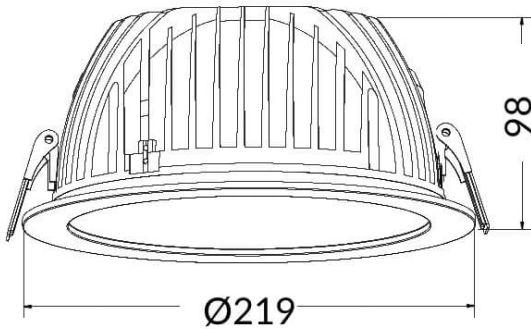

PERFORM-R

Lavov Downlights from the family PERFORM-R ,power 35 W and CRI 80 with an optic 80 degrees made in Die Cast Aluminum finished in White with a real lumen output of 3500lm and an efficiency of 100lm/W. ON/OFF driver.

Item code	86.D022.5301.01
Product type	Indoor
Category	Downlights
Family	PERFORM
Subfamily	PERFORM-R
Pictograms	

Scheme

Product	
Real power (W)	35
Real luminous flux (Lm)	3500
Luminous efficiency (Lm/W)	100
Beam angle (°)	80
Life time (h)	50000 h L80B10
IP	20
Electrical class insulation	Clas II
Colour	White
Control gear included	Yes
Control gear	ON/OFF
Flicker Free	Yes
Light source	LED
Type of LED	SMD
Colour temperature (K)	3000
Colour consistency (SDCM)	SDCM3
CRI	80