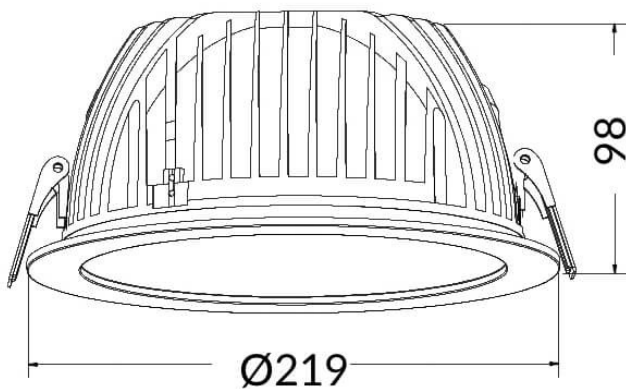

### PERFORM-R

Lavov Downlights from the family PERFORM-R ,power 35 W and CRI 80 with an optic 80 degrees made in Die Cast Aluminum finished in White with a real lumen output of 3500lm and an efficiency of 100lm/W. ON/OFF driver.

Item code	86.D022.5301.01
Product type	Indoor
Category	Downlights
Family	PERFORM
Subfamily	PERFORM-R
Pictograms	

### Scheme

Product	
Real power (W)	35
Real luminous flux (Lm)	3500
Luminous efficiency (Lm/W)	100
Beam angle (°)	80
Life time (h)	50000 h L80B10
IP	20
Electrical class insulation	Clas II
Colour	White
Control gear included	Yes
Control gear	ON/OFF
Flicker Free	Yes
Light source	LED
Type of LED	SMD
Colour temperature (K)	3000
Colour consistency (SDCM)	SDCM<3
CRI	80