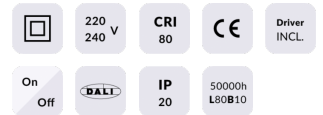

PERFORM-R

Lavov Downlights from the family PERFORM-R ,power 35 W and CRI 80 with an optic 80 degrees made in Die Cast Aluminum finished in White with a real lumen output of 3500lm and an efficiency of 100lm/W. ON/OFF driver.

Item code	86.D022.5401.01
Product type	Indoor
Category	Downlights
Family	PERFORM
Subfamily	PERFORM-R

Pictograms

Scheme

Product	
Real power (W)	35
Real luminous flux (Lm)	3500
Luminous efficiency (Lm/W)	100
Beam angle (°)	80
Life time (h)	50000 h L80B10
IP	20
Electrical class insulation	Clas II
Colour	White
Control gear included	Yes
Control gear	ON/OFF
Flicker Free	Yes
Light source	LED
Type of LED	SMD
Colour temperature (K)	4000
Colour consistency (SDCM)	SDCM<3
CRI	80