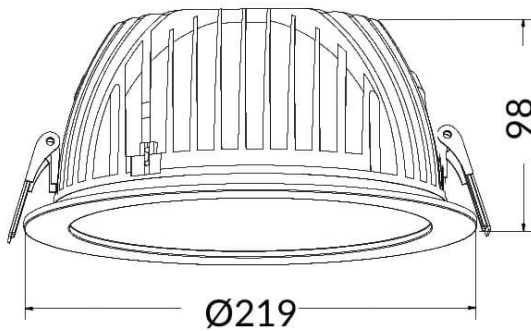

### PERFORM-R

Lavov Downlights from the family PERFORM-R ,power 35 W and CRI 80 with an optic 80 degrees made in Die Cast Aluminum finished in White with a real lumen output of 3500lm and an efficiency of 100lm/W. ON/OFF driver.

Item code	86.D022.5401.01
Product type	Indoor
Category	Downlights
Family	PERFORM
Subfamily	PERFORM-R
Pictograms	

### Scheme

Product	
Real power (W)	35
Real luminous flux (Lm)	3500
Luminous efficiency (Lm/W)	100
Beam angle (°)	80
Life time (h)	50000 h L80B10
IP	20
Electrical class insulation	Clas II
Colour	White
Control gear included	Yes
Control gear	ON/OFF
Flicker Free	Yes
Light source	LED
Type of LED	SMD
Colour temperature (K)	4000
Colour consistency (SDCM)	SDCM3
CRI	80