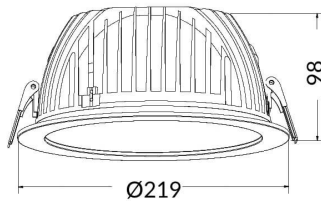

PERFORM-R

Lavov Downlights from the family PERFORM-R ,power 35 W and CRI 80 with an optic 80 degrees made in Die Cast Aluminum finished in White with a real lumen output of 3500lm and an efficiency of 100lm/W. ON/OFF driver.

Item code	86.D022.5401.01
Product type	Indoor
Category	Downlights
Family	PERFORM
Subfamily	PERFORM-R

Pictograms

Scheme

Product	
Real power (W)	35
Real luminous flux (Lm)	3500
Luminous efficiency (Lm/W)	100
Beam angle (°)	80
Life time (h)	50000 h L80B10
IP	20
Electrical class insulation	Clas II
Colour	White
Control gear included	Yes
Control gear	ON/OFF
Flicker Free	Yes
Light source	LED
Type of LED	SMD
Colour temperature (K)	4000
Colour consistency (SDCM)	SDCM<3
CRI	80