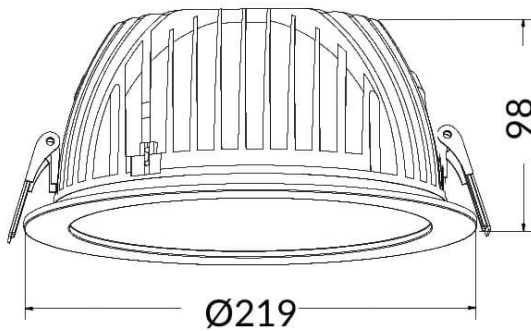

### PERFORM-R

Lavov Downlights from the family PERFORM-R ,power 35 W and CRI 80 with an optic 80 degrees made in Die Cast Aluminum finished in White with a real lumen output of 3500lm and an efficiency of 100lm/W. ON/OFF driver.

Item code	86.D022.5401.01
Product type	Indoor
Category	Downlights
Family	PERFORM
Subfamily	PERFORM-R
Pictograms	

### Scheme

Product	
Real power (W)	35
Real luminous flux (Lm)	3500
Luminous efficiency (Lm/W)	100
Beam angle (&ordm;)	80
Life time (h)	50000 h L80B10
IP	20
Electrical class insulation	Clas II
Colour	White
Control gear included	Yes
Control gear	ON/OFF
Flicker Free	Yes
Light source	LED
Type of LED	SMD
Colour temperature (K)	4000
Colour consistency (SDCM)	SDCM<3
CRI	80