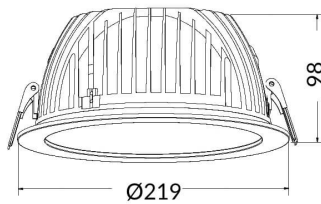

### PERFORM-R

Lavov Downlights from the family PERFORM-R ,power 35 W and CRI 80 with an optic 80 degrees made in Die Cast Aluminum finished in White with a real lumen output of 3500lm and an efficiency of 100lm/W. ON/OFF driver.

### Scheme

<b>Product</b>	
<b>Real power (W)</b>	<b>35</b>
<b>Real luminous flux (Lm)</b>	<b>3500</b>
<b>Luminous efficiency (Lm/W)</b>	<b>100</b>
<b>Beam angle (°)</b>	<b>80</b>
<b>Life time (h)</b>	<b>50000 h L80B10</b>
<b>IP</b>	<b>20</b>
<b>Electrical class insulation</b>	<b>Clas II</b>
<b>Colour</b>	<b>White</b>
<b>Control gear included</b>	<b>Yes</b>
<b>Control gear</b>	<b>ON/OFF</b>
<b>Flicker Free</b>	<b>Yes</b>
<b>Light source</b>	<b>LED</b>
<b>Type of LED</b>	<b>SMD</b>
<b>Colour temperature (K)</b>	<b>4000</b>
<b>Colour consistency (SDCM)</b>	<b>SDCM&lt;3</b>
<b>CRI</b>	<b>80</b>