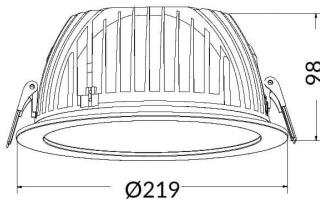

PERFORM-R

Lavov Downlights from the family PERFORM-R ,power 42 W and CRI 80 with an optic 80 degrees made in Die Cast Aluminum finished in White with a real lumen output of 4200lm and an efficiency of 100lm/W. ON/OFF driver.

Item code	86.D022.6301.01
Product type	Indoor
Category	Downlights
Family	PERFORM
Subfamily	PERFORM-R
Pictograms	

Scheme

Product	
Real power (W)	42
Real luminous flux (Lm)	4200
Luminous efficiency (Lm/W)	100
Beam angle (°)	80
Life time (h)	50000 h L80B10
IP	20
Electrical class insulation	Clas II
Colour	White
Control gear included	Yes
Control gear	ON/OFF
Flicker Free	Yes
Light source	LED
Type of LED	SMD
Colour temperature (K)	3000
Colour consistency (SDCM)	SDCM<3
CRI	80