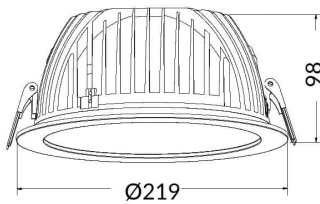

PERFORM-R

Lavov Downlights from the family PERFORM-R ,power 42 W and CRI 80 with an optic 80 degrees made in Die Cast Aluminum finished in White with a real lumen output of 4200lm and an efficiency of 100lm/W. ON/OFF driver.

Item code	86.D022.6301.01
Product type	Indoor
Category	Downlights
Family	PERFORM
Subfamily	PERFORM-R
Pictograms	

Scheme

Product	
Real power (W)	42
Real luminous flux (Lm)	4200
Luminous efficiency (Lm/W)	100
Beam angle (°)	80
Life time (h)	50000 h L80B10
IP	20
Electrical class insulation	Clas II
Colour	White
Control gear included	Yes
Control gear	ON/OFF
Flicker Free	Yes
Light source	LED
Type of LED	SMD
Colour temperature (K)	3000
Colour consistency (SDCM)	SDCM<3
CRI	80