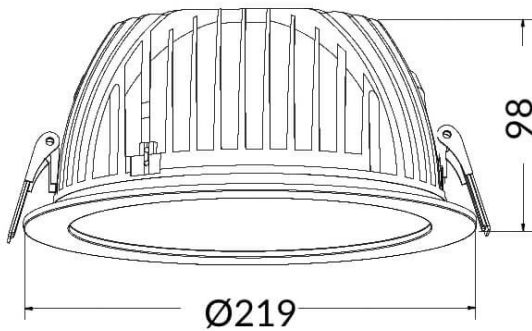

### PERFORM-R

Lavov Downlights from the family PERFORM-R ,power 42 W and CRI 80 with an optic 80 degrees made in Die Cast Aluminum finished in White with a real lumen output of 4200lm and an efficiency of 100lm/W. ON/OFF driver.

Item code	86.D022.6301.01
Product type	Indoor
Category	Downlights
Family	PERFORM
Subfamily	PERFORM-R
Pictograms	

### Scheme

Product	
Real power (W)	42
Real luminous flux (Lm)	4200
Luminous efficiency (Lm/W)	100
Beam angle (&ordm;)	80
Life time (h)	50000 h L80B10
IP	20
Electrical class insulation	Clas II
Colour	White
Control gear included	Yes
Control gear	ON/OFF
Flicker Free	Yes
Light source	LED
Type of LED	SMD
Colour temperature (K)	3000
Colour consistency (SDCM)	SDCM<3
CRI	80