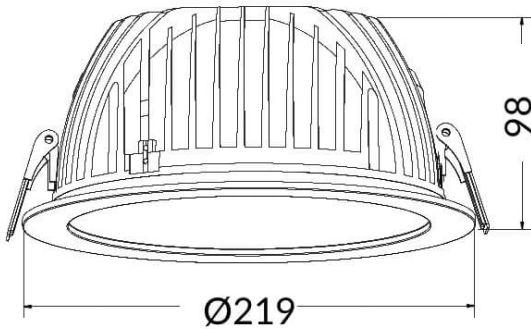

### PERFORM-R

Lavov Downlights from the family PERFORM-R ,power 42 W and CRI 80 with an optic 80 degrees made in Die Cast Aluminum finished in White with a real lumen output of 4200lm and an efficiency of 100lm/W. ON/OFF driver.

Item code	86.D022.6301.01
Product type	Indoor
Category	Downlights
Family	PERFORM
Subfamily	PERFORM-R
Pictograms	

### Scheme

Product	
Real power (W)	42
Real luminous flux (Lm)	4200
Luminous efficiency (Lm/W)	100
Beam angle (°)	80
Life time (h)	50000 h L80B10
IP	20
Electrical class insulation	Clas II
Colour	White
Control gear included	Yes
Control gear	ON/OFF
Flicker Free	Yes
Light source	LED
Type of LED	SMD
Colour temperature (K)	3000
Colour consistency (SDCM)	SDCM3
CRI	80