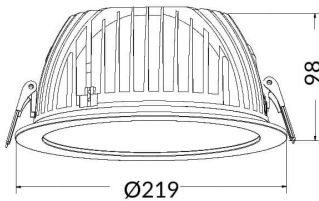

PERFORM-R

Lavov Downlights from the family PERFORM-R ,power 42 W and CRI 80 with an optic 80 degrees made in Die Cast Aluminum finished in White with a real lumen output of 4200lm and an efficiency of 100lm/W. ON/OFF driver.

Item code	86.D022.6301.01
Product type	Indoor
Category	Downlights
Family	PERFORM
Subfamily	PERFORM-R
Pictograms	

Scheme

Product	
Real power (W)	42
Real luminous flux (Lm)	4200
Luminous efficiency (Lm/W)	100
Beam angle (°)	80
Life time (h)	50000 h L80B10
IP	20
Electrical class insulation	Clas II
Colour	White
Control gear included	Yes
Control gear	ON/OFF
Flicker Free	Yes
Light source	LED
Type of LED	SMD
Colour temperature (K)	3000
Colour consistency (SDCM)	SDCM<3
CRI	80