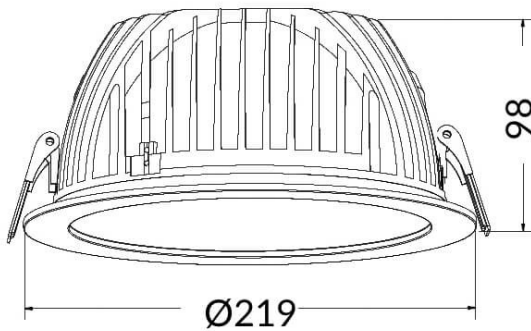

### PERFORM-R

Lavov Downlights from the family PERFORM-R ,power 42 W and CRI 80 with an optic 80 degrees made in Die Cast Aluminum finished in White with a real lumen output of 4200lm and an efficiency of 100lm/W. DALI driver.

Item code	86.D022.6303.01
Product type	Indoor
Category	Downlights
Family	PERFORM
Subfamily	PERFORM-R
Pictograms	

### Scheme

Product	
Real power (W)	42
Real luminous flux (Lm)	4200
Luminous efficiency (Lm/W)	100
Beam angle (&ordm;)	80
Life time (h)	50000 h L80B10
IP	20
Electrical class insulation	Clas II
Colour	White
Control gear included	Yes
Control gear	DALI
Flicker Free	Yes
Light source	LED
Type of LED	SMD
Colour temperature (K)	3000
Colour consistency (SDCM)	SDCM<3
CRI	80