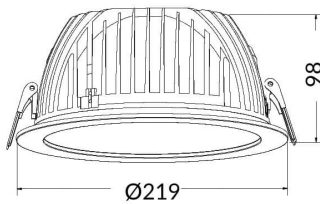

PERFORM-R

Lavov Downlights from the family PERFORM-R ,power 42 W and CRI 80 with an optic 80 degrees made in Die Cast Aluminum finished in White with a real lumen output of 4200lm and an efficiency of 100lm/W. DALI driver.

Item code	86.D022.6303.01
Product type	Indoor
Category	Downlights
Family	PERFORM
Subfamily	PERFORM-R
Pictograms	

Scheme

Product	
Real power (W)	42
Real luminous flux (Lm)	4200
Luminous efficiency (Lm/W)	100
Beam angle (°)	80
Life time (h)	50000 h L80B10
IP	20
Electrical class insulation	Clas II
Colour	White
Control gear included	Yes
Control gear	DALI
Flicker Free	Yes
Light source	LED
Type of LED	SMD
Colour temperature (K)	3000
Colour consistency (SDCM)	SDCM<3
CRI	80