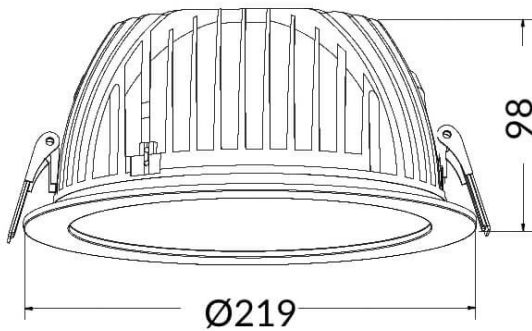

PERFORM-R

Lavov Downlights from the family PERFORM-R ,power 42 W and CRI 80 with an optic 80 degrees made in Die Cast Aluminum finished in White with a real lumen output of 4200lm and an efficiency of 100lm/W. DALI driver.

Item code	86.D022.6303.01
Product type	Indoor
Category	Downlights
Family	PERFORM
Subfamily	PERFORM-R
Pictograms	

Scheme

Product	
Real power (W)	42
Real luminous flux (Lm)	4200
Luminous efficiency (Lm/W)	100
Beam angle (°)	80
Life time (h)	50000 h L80B10
IP	20
Electrical class insulation	Clas II
Colour	White
Control gear included	Yes
Control gear	DALI
Flicker Free	Yes
Light source	LED
Type of LED	SMD
Colour temperature (K)	3000
Colour consistency (SDCM)	SDCM3
CRI	80