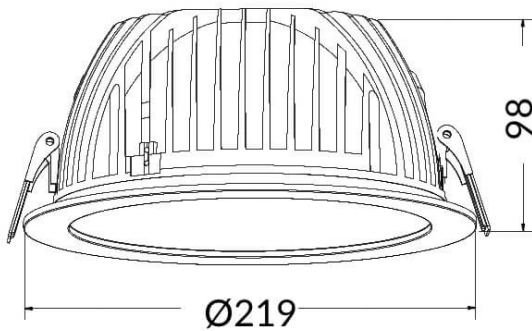

PERFORM-R

Lavov Downlights from the family PERFORM-R ,power 42 W and CRI 80 with an optic 80 degrees made in Die Cast Aluminum finished in White with a real lumen output of 4200lm and an efficiency of 100lm/W. DALI driver.

Item code	86.D022.6303.01
Product type	Indoor
Category	Downlights
Family	PERFORM
Subfamily	PERFORM-R
Pictograms	

Scheme

Product	
Real power (W)	42
Real luminous flux (Lm)	4200
Luminous efficiency (Lm/W)	100
Beam angle (°)	80
Life time (h)	50000 h L80B10
IP	20
Electrical class insulation	Clas II
Colour	White
Control gear included	Yes
Control gear	DALI
Flicker Free	Yes
Light source	LED
Type of LED	SMD
Colour temperature (K)	3000
Colour consistency (SDCM)	SDCM<3
CRI	80