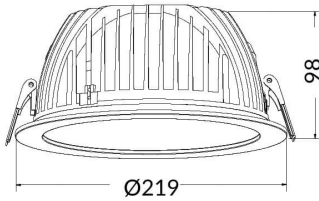

PERFORM-R

Lavov Downlights from the family PERFORM-R ,power 42 W and CRI 80 with an optic 80 degrees made in Die Cast Aluminum finished in White with a real lumen output of 4200lm and an efficiency of 100lm/W. DALI driver.

Item code	86.D022.6303.01
Product type	Indoor
Category	Downlights
Family	PERFORM
Subfamily	PERFORM-R
Pictograms	

Scheme

Product	
Real power (W)	42
Real luminous flux (Lm)	4200
Luminous efficiency (Lm/W)	100
Beam angle (°)	80
Life time (h)	50000 h L80B10
IP	20
Electrical class insulation	Clas II
Colour	White
Control gear included	Yes
Control gear	DALI
Flicker Free	Yes
Light source	LED
Type of LED	SMD
Colour temperature (K)	3000
Colour consistency (SDCM)	SDCM<3
CRI	80