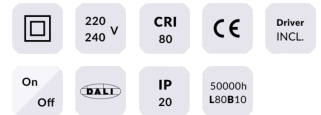

**PERFORM-R**

Lavov Downlights from the family PERFORM-R ,power 42 W and CRI 80 with an optic 80 degrees made in Die Cast Aluminum finished in White with a real lumen output of 4200lm and an efficiency of 100lm/W. ON/OFF driver.

<b>Item code</b>	<b>86.D022.6401.01</b>
<b>Product type</b>	<b>Indoor</b>
<b>Category</b>	<b>Downlights</b>
<b>Family</b>	<b>PERFORM</b>
<b>Subfamily</b>	<b>PERFORM-R</b>

**Pictograms**

**Scheme**

<b>Product</b>	
<b>Real power (W)</b>	<b>42</b>
<b>Real luminous flux (Lm)</b>	<b>4200</b>
<b>Luminous efficiency (Lm/W)</b>	<b>100</b>
<b>Beam angle (°)</b>	<b>80</b>
<b>Life time (h)</b>	<b>50000 h L80B10</b>
<b>IP</b>	<b>20</b>
<b>Electrical class insulation</b>	<b>Clas II</b>
<b>Colour</b>	<b>White</b>
<b>Control gear included</b>	<b>Yes</b>
<b>Control gear</b>	<b>ON/OFF</b>
<b>Flicker Free</b>	<b>Yes</b>
<b>Light source</b>	<b>LED</b>
<b>Type of LED</b>	<b>SMD</b>
<b>Colour temperature (K)</b>	<b>4000</b>
<b>Colour consistency (SDCM)</b>	<b>SDCM&lt;3</b>
<b>CRI</b>	<b>80</b>