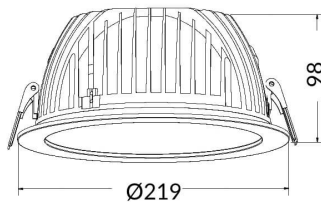

PERFORM-R

Lavov Downlights from the family PERFORM-R ,power 42 W and CRI 80 with an optic 80 degrees made in Die Cast Aluminum finished in White with a real lumen output of 4200lm and an efficiency of 100lm/W. ON/OFF driver.

Item code	86.D022.6401.01
Product type	Indoor
Category	Downlights
Family	PERFORM
Subfamily	PERFORM-R
Pictograms	

Scheme

Product	
Real power (W)	42
Real luminous flux (Lm)	4200
Luminous efficiency (Lm/W)	100
Beam angle (°)	80
Life time (h)	50000 h L80B10
IP	20
Electrical class insulation	Clas II
Colour	White
Control gear included	Yes
Control gear	ON/OFF
Flicker Free	Yes
Light source	LED
Type of LED	SMD
Colour temperature (K)	4000
Colour consistency (SDCM)	SDCM<3
CRI	80