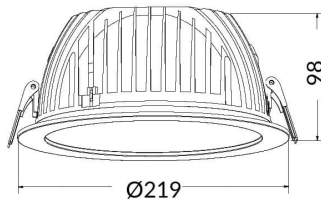

PERFORM-R

Lavov Downlights from the family PERFORM-R ,power 42 W and CRI 80 with an optic 80 degrees made in Die Cast Aluminum finished in White with a real lumen output of 4200lm and an efficiency of 100lm/W. ON/OFF driver.

Item code	86.D022.6401.01
Product type	Indoor
Category	Downlights
Family	PERFORM
Subfamily	PERFORM-R
Pictograms	

Scheme

Product	
Real power (W)	42
Real luminous flux (Lm)	4200
Luminous efficiency (Lm/W)	100
Beam angle (°)	80
Life time (h)	50000 h L80B10
IP	20
Electrical class insulation	Clas II
Colour	White
Control gear included	Yes
Control gear	ON/OFF
Flicker Free	Yes
Light source	LED
Type of LED	SMD
Colour temperature (K)	4000
Colour consistency (SDCM)	SDCM<3
CRI	80