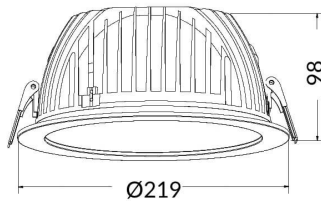

**PERFORM-R**

Lavov Downlights from the family PERFORM-R ,power 42 W and CRI 80 with an optic 80 degrees made in Die Cast Aluminum finished in White with a real lumen output of 4200lm and an efficiency of 100lm/W. ON/OFF driver.

<b>Item code</b>	<b>86.D022.6401.01</b>
<b>Product type</b>	<b>Indoor</b>
<b>Category</b>	<b>Downlights</b>
<b>Family</b>	<b>PERFORM</b>
<b>Subfamily</b>	<b>PERFORM-R</b>

**Pictograms**

**Scheme**

<b>Product</b>	
<b>Real power (W)</b>	<b>42</b>
<b>Real luminous flux (Lm)</b>	<b>4200</b>
<b>Luminous efficiency (Lm/W)</b>	<b>100</b>
<b>Beam angle (°)</b>	<b>80</b>
<b>Life time (h)</b>	<b>50000 h L80B10</b>
<b>IP</b>	<b>20</b>
<b>Electrical class insulation</b>	<b>Clas II</b>
<b>Colour</b>	<b>White</b>
<b>Control gear included</b>	<b>Yes</b>
<b>Control gear</b>	<b>ON/OFF</b>
<b>Flicker Free</b>	<b>Yes</b>
<b>Light source</b>	<b>LED</b>
<b>Type of LED</b>	<b>SMD</b>
<b>Colour temperature (K)</b>	<b>4000</b>
<b>Colour consistency (SDCM)</b>	<b>SDCM&lt;3</b>
<b>CRI</b>	<b>80</b>