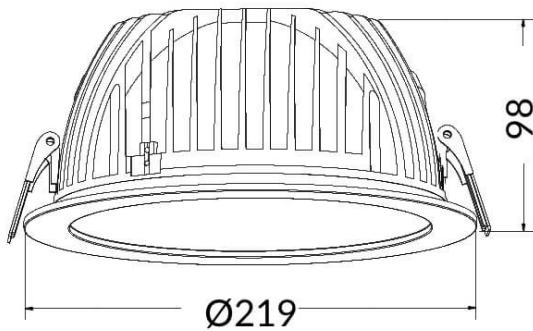

PERFORM-R

Lavov Downlights from the family PERFORM-R ,power 42 W and CRI 80 with an optic 80 degrees made in Die Cast Aluminum finished in White with a real lumen output of 4200lm and an efficiency of 100lm/W. ON/OFF driver.

Item code	86.D022.6401.01
Product type	Indoor
Category	Downlights
Family	PERFORM
Subfamily	PERFORM-R
Pictograms	

Scheme

Product	
Real power (W)	42
Real luminous flux (Lm)	4200
Luminous efficiency (Lm/W)	100
Beam angle (°)	80
Life time (h)	50000 h L80B10
IP	20
Electrical class insulation	Clas II
Colour	White
Control gear included	Yes
Control gear	ON/OFF
Flicker Free	Yes
Light source	LED
Type of LED	SMD
Colour temperature (K)	4000
Colour consistency (SDCM)	SDCM3
CRI	80