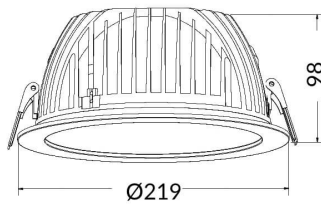

PERFORM-R

Lavov Downlights from the family PERFORM-R ,power 42 W and CRI 80 with an optic 80 degrees made in Die Cast Aluminum finished in White with a real lumen output of 4200lm and an efficiency of 100lm/W. DALI driver.

Item code	86.D022.6403.01
Product type	Indoor
Category	Downlights
Family	PERFORM
Subfamily	PERFORM-R
Pictograms	

Scheme

Product	
Real power (W)	42
Real luminous flux (Lm)	4200
Luminous efficiency (Lm/W)	100
Beam angle (°)	80
Life time (h)	50000 h L80B10
IP	20
Electrical class insulation	Clas II
Colour	White
Control gear included	Yes
Control gear	DALI
Flicker Free	Yes
Light source	LED
Type of LED	SMD
Colour temperature (K)	4000
Colour consistency (SDCM)	SDCM<3
CRI	80