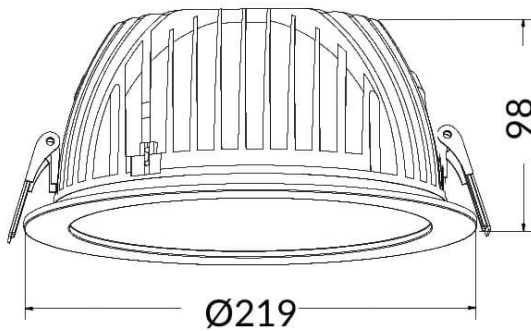

### PERFORM-R

Lavov Downlights from the family PERFORM-R ,power 42 W and CRI 80 with an optic 80 degrees made in Die Cast Aluminum finished in White with a real lumen output of 4200lm and an efficiency of 100lm/W. DALI driver.

Item code	86.D022.6403.01
Product type	Indoor
Category	Downlights
Family	PERFORM
Subfamily	PERFORM-R
Pictograms	

### Scheme

Product	
Real power (W)	42
Real luminous flux (Lm)	4200
Luminous efficiency (Lm/W)	100
Beam angle (°)	80
Life time (h)	50000 h L80B10
IP	20
Electrical class insulation	Clas II
Colour	White
Control gear included	Yes
Control gear	DALI
Flicker Free	Yes
Light source	LED
Type of LED	SMD
Colour temperature (K)	4000
Colour consistency (SDCM)	SDCM3
CRI	80