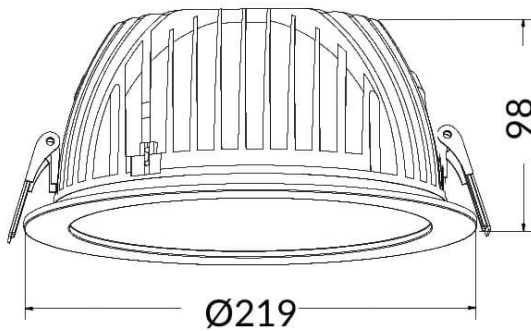

Scheme

Product	
Real power (W)	42
Real luminous flux (Lm)	4200
Luminous efficiency (Lm/W)	100
Beam angle (°)	80
Life time (h)	50000 h L80B10
IP	20
Electrical class insulation	Clas II
Colour	White
Control gear included	Yes
Control gear	DALI
Flicker Free	Yes
Light source	LED
Type of LED	SMD
Colour temperature (K)	4000
Colour consistency (SDCM)	SDCM3
CRI	80