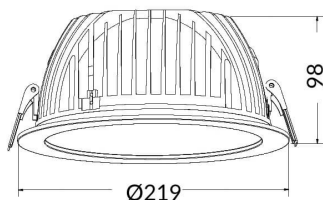

**PERFORM-R**

Lavov Downlights from the family PERFORM-R ,power 42 W and CRI 80 with an optic 80 degrees made in Die Cast Aluminum finished in White with a real lumen output of 4200lm and an efficiency of 100lm/W. DALI driver.

**Item code** 86.D022.6403.01

**Product type** Indoor

**Category** Downlights

**Family** PERFORM

**Subfamily** PERFORM-R

**Pictograms**

**Scheme**

**Product**
**Real power (W)** 42

**Real luminous flux (Lm)** 4200

**Luminous efficiency (Lm/W)** 100

**Beam angle (°)** 80

**Life time (h)** 50000 h L80B10

**IP** 20

**Electrical class insulation** Clas II

**Colour** White

**Control gear included** Yes