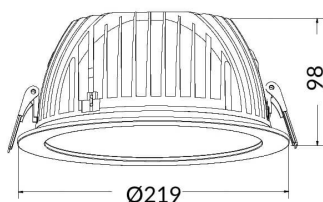

**PERFORM-R**

Lavov Downlights from the family PERFORM-R ,power 42 W and CRI 80 with an optic 80 degrees made in Die Cast Aluminum finished in White with a real lumen output of 4200lm and an efficiency of 100lm/W. DALI driver.

**Item code** 86.D022.6403.01

**Product type** Indoor

**Category** Downlights

**Family** PERFORM

**Subfamily** PERFORM-R

**Pictograms**

**Scheme**

**Product**
**Real power (W)** 42

**Real luminous flux (Lm)** 4200

**Luminous efficiency (Lm/W)** 100

**Beam angle (°)** 80

**Life time (h)** 50000 h L80B10

**IP** 20

**Electrical class insulation** Clas II

**Colour** White

**Control gear included** Yes