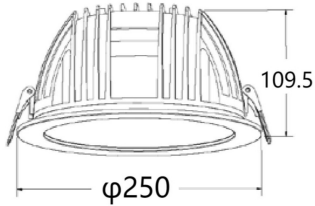

PERFORM-R

Lavov Downlights from the family PERFORM-R ,power 55 W and CRI 80 with an optic 80 degrees made in Die Cast Aluminum finished in White with a real lumen output of 5500lm and an efficiency of 100lm/W. ON/OFF driver.

Item code	86.D022.7301.01
Product type	Indoor
Category	Downlights
Family	PERFORM
Subfamily	PERFORM-R
Pictograms	

Scheme

Product	
Real power (W)	55
Real luminous flux (Lm)	5500
Luminous efficiency (Lm/W)	100
Beam angle (°)	80
Life time (h)	50000 h L80B10
IP	20
Electrical class insulation	Clas II
Colour	White
Control gear included	Yes
Control gear	ON/OFF
Flicker Free	Yes
Light source	LED
Type of LED	SMD
Colour temperature (K)	3000
Colour consistency (SDCM)	SDCM<3
CRI	80