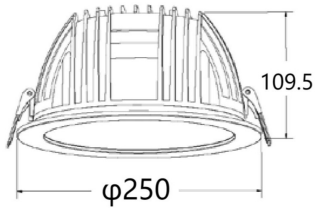

PERFORM-R

Lavov Downlights from the family PERFORM-R ,power 55 W and CRI 80 with an optic 80 degrees made in Die Cast Aluminum finished in White with a real lumen output of 5500lm and an efficiency of 100lm/W. ON/OFF driver.

Item code	86.D022.7301.01
Product type	Indoor
Category	Downlights
Family	PERFORM
Subfamily	PERFORM-R
Pictograms	

Scheme

Product	
Real power (W)	55
Real luminous flux (Lm)	5500
Luminous efficiency (Lm/W)	100
Beam angle (°)	80
Life time (h)	50000 h L80B10
IP	20
Electrical class insulation	Clas II
Colour	White
Control gear included	Yes
Control gear	ON/OFF
Flicker Free	Yes
Light source	LED
Type of LED	SMD
Colour temperature (K)	3000
Colour consistency (SDCM)	SDCM<3
CRI	80