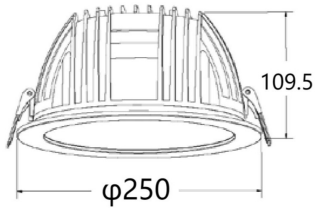

**PERFORM-R**

Lavov Downlights from the family PERFORM-R ,power 55 W and CRI 80 with an optic 80 degrees made in Die Cast Aluminum finished in White with a real lumen output of 5500lm and an efficiency of 100lm/W. ON/OFF driver.

<b>Item code</b>	<b>86.D022.7301.01</b>
<b>Product type</b>	<b>Indoor</b>
<b>Category</b>	<b>Downlights</b>
<b>Family</b>	<b>PERFORM</b>
<b>Subfamily</b>	<b>PERFORM-R</b>
<b>Pictograms</b>	

**Scheme**

<b>Product</b>	
<b>Real power (W)</b>	<b>55</b>
<b>Real luminous flux (Lm)</b>	<b>5500</b>
<b>Luminous efficiency (Lm/W)</b>	<b>100</b>
<b>Beam angle (°)</b>	<b>80</b>
<b>Life time (h)</b>	<b>50000 h L80B10</b>
<b>IP</b>	<b>20</b>
<b>Electrical class insulation</b>	<b>Clas II</b>
<b>Colour</b>	<b>White</b>
<b>Control gear included</b>	<b>Yes</b>
<b>Control gear</b>	<b>ON/OFF</b>
<b>Flicker Free</b>	<b>Yes</b>
<b>Light source</b>	<b>LED</b>
<b>Type of LED</b>	<b>SMD</b>
<b>Colour temperature (K)</b>	<b>3000</b>
<b>Colour consistency (SDCM)</b>	<b>SDCM&lt;3</b>
<b>CRI</b>	<b>80</b>