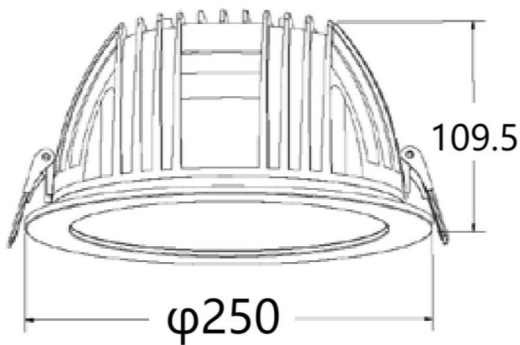

PERFORM-R

Lavov Downlights from the family PERFORM-R ,power 55 W and CRI 80 with an optic 80 degrees made in Die Cast Aluminum finished in White with a real lumen output of 5500lm and an efficiency of 100lm/W. ON/OFF driver.

Item code	86.D022.7301.01
Product type	Indoor
Category	Downlights
Family	PERFORM
Subfamily	PERFORM-R
Pictograms	

Scheme

Product	
Real power (W)	55
Real luminous flux (Lm)	5500
Luminous efficiency (Lm/W)	100
Beam angle (°)	80
Life time (h)	50000 h L80B10
IP	20
Electrical class insulation	Clas II
Colour	White
Control gear included	Yes
Control gear	ON/OFF
Flicker Free	Yes
Light source	LED
Type of LED	SMD
Colour temperature (K)	3000
Colour consistency (SDCM)	SDCM3
CRI	80