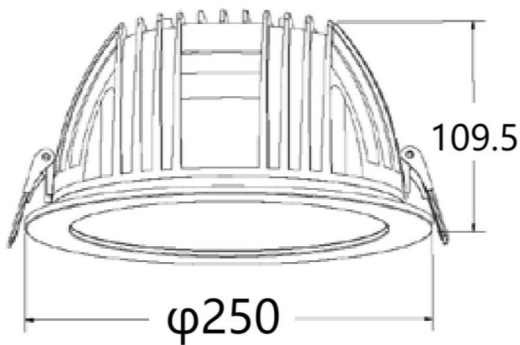

PERFORM-R

Lavov Downlights from the family PERFORM-R ,power 55 W and CRI 80 with an optic 80 degrees made in Die Cast Aluminum finished in White with a real lumen output of 5500lm and an efficiency of 100lm/W. ON/OFF driver.

| | |
|--------------|---|
| Item code | 86.D022.7301.01 |
| Product type | Indoor |
| Category | Downlights |
| Family | PERFORM |
| Subfamily | PERFORM-R |
| Pictograms |  |

Scheme

| | |
|-----------------------------|----------------|
| Product | |
| Real power (W) | 55 |
| Real luminous flux (Lm) | 5500 |
| Luminous efficiency (Lm/W) | 100 |
| Beam angle (º) | 80 |
| Life time (h) | 50000 h L80B10 |
| IP | 20 |
| Electrical class insulation | Clas II |
| Colour | White |
| Control gear included | Yes |
| Control gear | ON/OFF |
| Flicker Free | Yes |
| Light source | LED |
| Type of LED | SMD |
| Colour temperature (K) | 3000 |
| Colour consistency (SDCM) | SDCM<3 |
| CRI | 80 |