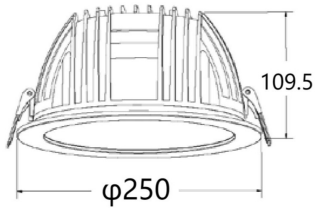

**PERFORM-R**

Lavov Downlights from the family PERFORM-R ,power 55 W and CRI 80 with an optic 80 degrees made in Die Cast Aluminum finished in White with a real lumen output of 5500lm and an efficiency of 100lm/W. DALI driver.

<b>Item code</b>	<b>86.D022.7303.01</b>
<b>Product type</b>	<b>Indoor</b>
<b>Category</b>	<b>Downlights</b>
<b>Family</b>	<b>PERFORM</b>
<b>Subfamily</b>	<b>PERFORM-R</b>
<b>Pictograms</b>	

**Scheme**

<b>Product</b>	
<b>Real power (W)</b>	<b>55</b>
<b>Real luminous flux (Lm)</b>	<b>5500</b>
<b>Luminous efficiency (Lm/W)</b>	<b>100</b>
<b>Beam angle (°)</b>	<b>80</b>
<b>Life time (h)</b>	<b>50000 h L80B10</b>
<b>IP</b>	<b>20</b>
<b>Electrical class insulation</b>	<b>Clas II</b>
<b>Colour</b>	<b>White</b>
<b>Control gear included</b>	<b>Yes</b>
<b>Control gear</b>	<b>DALI</b>
<b>Flicker Free</b>	<b>Yes</b>
<b>Light source</b>	<b>LED</b>
<b>Type of LED</b>	<b>SMD</b>
<b>Colour temperature (K)</b>	<b>3000</b>
<b>Colour consistency (SDCM)</b>	<b>SDCM&lt;3</b>
<b>CRI</b>	<b>80</b>