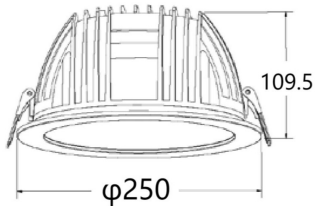

PERFORM-R

Lavov Downlights from the family PERFORM-R ,power 55 W and CRI 80 with an optic 80 degrees made in Die Cast Aluminum finished in White with a real lumen output of 5500lm and an efficiency of 100lm/W. DALI driver.

Item code	86.D022.7303.01
Product type	Indoor
Category	Downlights
Family	PERFORM
Subfamily	PERFORM-R
Pictograms	

Scheme

Product	
Real power (W)	55
Real luminous flux (Lm)	5500
Luminous efficiency (Lm/W)	100
Beam angle (°)	80
Life time (h)	50000 h L80B10
IP	20
Electrical class insulation	Clas II
Colour	White
Control gear included	Yes
Control gear	DALI
Flicker Free	Yes
Light source	LED
Type of LED	SMD
Colour temperature (K)	3000
Colour consistency (SDCM)	SDCM<3
CRI	80