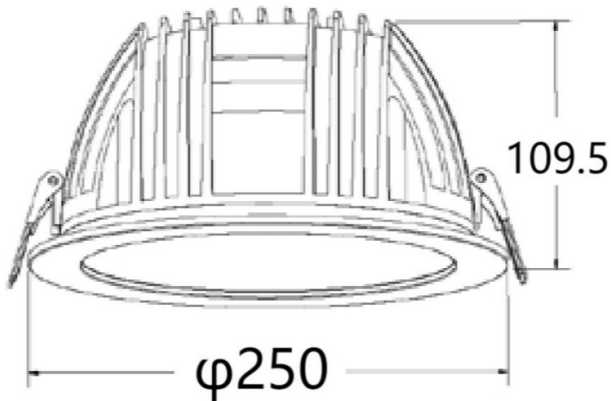

PERFORM-R

Lavov Downlights from the family PERFORM-R ,power 55 W and CRI 80 with an optic 80 degrees made in Die Cast Aluminum finished in White with a real lumen output of 5500lm and an efficiency of 100lm/W. DALI driver.

Item code	86.D022.7303.01
Product type	Indoor
Category	Downlights
Family	PERFORM
Subfamily	PERFORM-R
Pictograms	

Scheme

Product	
Real power (W)	55
Real luminous flux (Lm)	5500
Luminous efficiency (Lm/W)	100
Beam angle (°)	80
Life time (h)	50000 h L80B10
IP	20
Electrical class insulation	Clas II
Colour	White
Control gear included	Yes
Control gear	DALI
Flicker Free	Yes
Light source	LED
Type of LED	SMD
Colour temperature (K)	3000
Colour consistency (SDCM)	SDCM<3
CRI	80