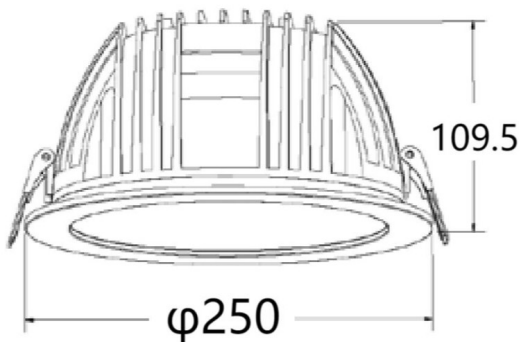

PERFORM-R

Lavov Downlights from the family PERFORM-R ,power 55 W and CRI 80 with an optic 80 degrees made in Die Cast Aluminum finished in White with a real lumen output of 5500lm and an efficiency of 100lm/W. DALI driver.

Item code	86.D022.7303.01
Product type	Indoor
Category	Downlights
Family	PERFORM
Subfamily	PERFORM-R
Pictograms	

Scheme

Product	
Real power (W)	55
Real luminous flux (Lm)	5500
Luminous efficiency (Lm/W)	100
Beam angle (°)	80
Life time (h)	50000 h L80B10
IP	20
Electrical class insulation	Clas II
Colour	White
Control gear included	Yes
Control gear	DALI
Flicker Free	Yes
Light source	LED
Type of LED	SMD
Colour temperature (K)	3000
Colour consistency (SDCM)	SDCM<3
CRI	80