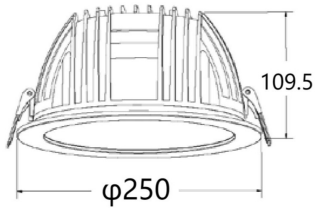

PERFORM-R

Lavov Downlights from the family PERFORM-R ,power 55 W and CRI 80 with an optic 80 degrees made in Die Cast Aluminum finished in White with a real lumen output of 5500lm and an efficiency of 100lm/W. ON/OFF driver.

Item code	86.D022.7401.01
Product type	Indoor
Category	Downlights
Family	PERFORM
Subfamily	PERFORM-R
Pictograms	

Scheme

Product	
Real power (W)	55
Real luminous flux (Lm)	5500
Luminous efficiency (Lm/W)	100
Beam angle (°)	80
Life time (h)	50000 h L80B10
IP	20
Electrical class insulation	Clas II
Colour	White
Control gear included	Yes
Control gear	ON/OFF
Flicker Free	Yes
Light source	LED
Type of LED	SMD
Colour temperature (K)	4000
Colour consistency (SDCM)	SDCM<3
CRI	80