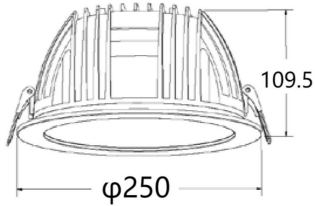

PERFORM-R

Lavov Downlights from the family PERFORM-R ,power 55 W and CRI 80 with an optic 80 degrees made in Die Cast Aluminum finished in White with a real lumen output of 5500lm and an efficiency of 100lm/W. ON/OFF driver.

Item code	86.D022.7401.01
Product type	Indoor
Category	Downlights
Family	PERFORM
Subfamily	PERFORM-R
Pictograms	

Scheme

Product	
Real power (W)	55
Real luminous flux (Lm)	5500
Luminous efficiency (Lm/W)	100
Beam angle (°)	80
Life time (h)	50000 h L80B10
IP	20
Electrical class insulation	Clas II
Colour	White
Control gear included	Yes
Control gear	ON/OFF
Flicker Free	Yes
Light source	LED
Type of LED	SMD
Colour temperature (K)	4000
Colour consistency (SDCM)	SDCM<3
CRI	80