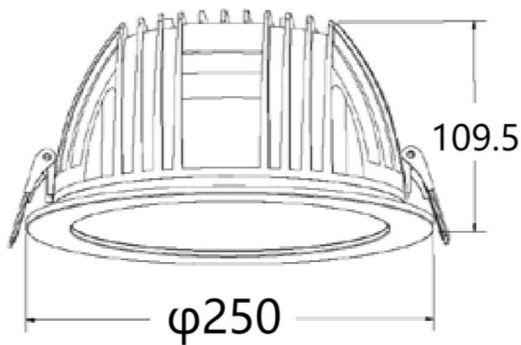

### PERFORM-R

Lavov Downlights from the family PERFORM-R ,power 55 W and CRI 80 with an optic 80 degrees made in Die Cast Aluminum finished in White with a real lumen output of 5500lm and an efficiency of 100lm/W. ON/OFF driver.

Item code	86.D022.7401.01
Product type	Indoor
Category	Downlights
Family	PERFORM
Subfamily	PERFORM-R
Pictograms	

### Scheme

Product	
Real power (W)	55
Real luminous flux (Lm)	5500
Luminous efficiency (Lm/W)	100
Beam angle (&ordm;)	80
Life time (h)	50000 h L80B10
IP	20
Electrical class insulation	Clas II
Colour	White
Control gear included	Yes
Control gear	ON/OFF
Flicker Free	Yes
Light source	LED
Type of LED	SMD
Colour temperature (K)	4000
Colour consistency (SDCM)	SDCM<3
CRI	80