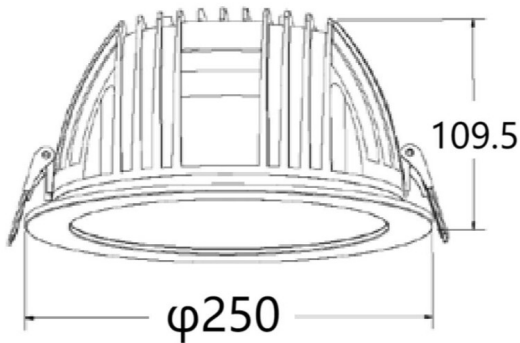

PERFORM-R

Lavov Downlights from the family PERFORM-R ,power 55 W and CRI 80 with an optic 80 degrees made in Die Cast Aluminum finished in White with a real lumen output of 5500lm and an efficiency of 100lm/W. ON/OFF driver.

Item code	86.D022.7401.01
Product type	Indoor
Category	Downlights
Family	PERFORM
Subfamily	PERFORM-R
Pictograms	

Scheme

Product	
Real power (W)	55
Real luminous flux (Lm)	5500
Luminous efficiency (Lm/W)	100
Beam angle (°)	80
Life time (h)	50000 h L80B10
IP	20
Electrical class insulation	Clas II
Colour	White
Control gear included	Yes
Control gear	ON/OFF
Flicker Free	Yes
Light source	LED
Type of LED	SMD
Colour temperature (K)	4000
Colour consistency (SDCM)	SDCM3
CRI	80