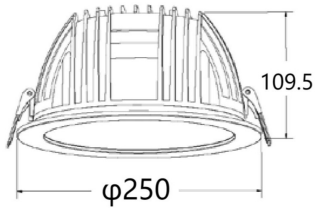

**PERFORM-R**

Lavov Downlights from the family PERFORM-R ,power 55 W and CRI 80 with an optic 80 degrees made in Die Cast Aluminum finished in White with a real lumen output of 5500lm and an efficiency of 100lm/W. DALI driver.

<b>Item code</b>	<b>86.D022.7403.01</b>
<b>Product type</b>	<b>Indoor</b>
<b>Category</b>	<b>Downlights</b>
<b>Family</b>	<b>PERFORM</b>
<b>Subfamily</b>	<b>PERFORM-R</b>
<b>Pictograms</b>	

**Scheme**

<b>Product</b>	
<b>Real power (W)</b>	<b>55</b>
<b>Real luminous flux (Lm)</b>	<b>5500</b>
<b>Luminous efficiency (Lm/W)</b>	<b>100</b>
<b>Beam angle (°)</b>	<b>80</b>
<b>Life time (h)</b>	<b>50000 h L80B10</b>
<b>IP</b>	<b>20</b>
<b>Electrical class insulation</b>	<b>Clas II</b>
<b>Colour</b>	<b>White</b>
<b>Control gear included</b>	<b>Yes</b>
<b>Control gear</b>	<b>DALI</b>
<b>Flicker Free</b>	<b>Yes</b>
<b>Light source</b>	<b>LED</b>
<b>Type of LED</b>	<b>SMD</b>
<b>Colour temperature (K)</b>	<b>4000</b>
<b>Colour consistency (SDCM)</b>	<b>SDCM&lt;3</b>
<b>CRI</b>	<b>80</b>