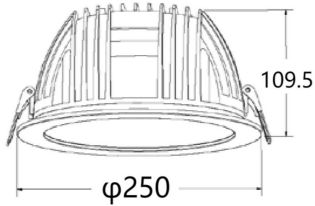

### PERFORM-R

Lavov Downlights from the family PERFORM-R ,power 55 W and CRI 80 with an optic 80 degrees made in Die Cast Aluminum finished in White with a real lumen output of 5500lm and an efficiency of 100lm/W. DALI driver.

### Scheme

<b>Product</b>	
<b>Real power (W)</b>	<b>55</b>
<b>Real luminous flux (Lm)</b>	<b>5500</b>
<b>Luminous efficiency (Lm/W)</b>	<b>100</b>
<b>Beam angle (°)</b>	<b>80</b>
<b>Life time (h)</b>	<b>50000 h L80B10</b>
<b>IP</b>	<b>20</b>
<b>Electrical class insulation</b>	<b>Clas II</b>
<b>Colour</b>	<b>White</b>
<b>Control gear included</b>	<b>Yes</b>
<b>Control gear</b>	<b>DALI</b>
<b>Flicker Free</b>	<b>Yes</b>
<b>Light source</b>	<b>LED</b>
<b>Type of LED</b>	<b>SMD</b>
<b>Colour temperature (K)</b>	<b>4000</b>
<b>Colour consistency (SDCM)</b>	<b>SDCM&lt;3</b>
<b>CRI</b>	<b>80</b>