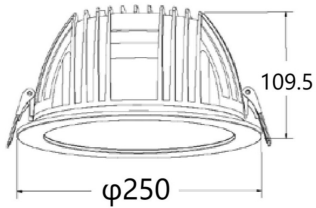

**PERFORM-R**

Lavov Downlights from the family PERFORM-R ,power 55 W and CRI 80 with an optic 80 degrees made in Die Cast Aluminum finished in White with a real lumen output of 5500lm and an efficiency of 100lm/W. DALI driver.

<b>Item code</b>	<b>86.D022.7403.01</b>
<b>Product type</b>	<b>Indoor</b>
<b>Category</b>	<b>Downlights</b>
<b>Family</b>	<b>PERFORM</b>
<b>Subfamily</b>	<b>PERFORM-R</b>
<b>Pictograms</b>	

**Scheme**

<b>Product</b>	
<b>Real power (W)</b>	<b>55</b>
<b>Real luminous flux (Lm)</b>	<b>5500</b>
<b>Luminous efficiency (Lm/W)</b>	<b>100</b>
<b>Beam angle (°)</b>	<b>80</b>
<b>Life time (h)</b>	<b>50000 h L80B10</b>
<b>IP</b>	<b>20</b>
<b>Electrical class insulation</b>	<b>Clas II</b>
<b>Colour</b>	<b>White</b>
<b>Control gear included</b>	<b>Yes</b>
<b>Control gear</b>	<b>DALI</b>
<b>Flicker Free</b>	<b>Yes</b>
<b>Light source</b>	<b>LED</b>
<b>Type of LED</b>	<b>SMD</b>
<b>Colour temperature (K)</b>	<b>4000</b>
<b>Colour consistency (SDCM)</b>	<b>SDCM&lt;3</b>
<b>CRI</b>	<b>80</b>