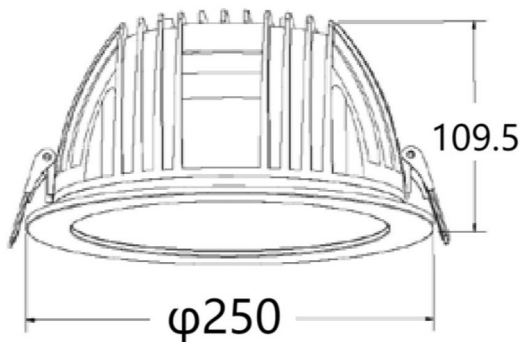

PERFORM-R

Lavov Downlights from the family PERFORM-R ,power 55 W and CRI 80 with an optic 80 degrees made in Die Cast Aluminum finished in White with a real lumen output of 5500lm and an efficiency of 100lm/W. DALI driver.

Item code	86.D022.7403.01
Product type	Indoor
Category	Downlights
Family	PERFORM
Subfamily	PERFORM-R
Pictograms	

Scheme

Product	
Real power (W)	55
Real luminous flux (Lm)	5500
Luminous efficiency (Lm/W)	100
Beam angle (º)	80
Life time (h)	50000 h L80B10
IP	20
Electrical class insulation	Clas II
Colour	White
Control gear included	Yes
Control gear	DALI
Flicker Free	Yes
Light source	LED
Type of LED	SMD
Colour temperature (K)	4000
Colour consistency (SDCM)	SDCM<3
CRI	80