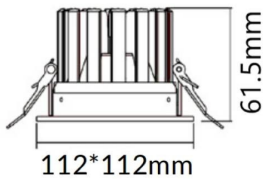

PERFORM-S

Lavov Downlights from the family PERFORM-S ,power 12 W and CRI 80 with an optic 100 degrees made in Die Cast Aluminum finished in White with a real lumen output of 1200lm and an efficiency of 100lm/W. ON/OFF driver.

Item code	86.D023.1301.01
Product type	Indoor
Category	Downlights
Family	PERFORM
Subfamily	PERFORM-S

Pictograms

Scheme

Product	
Real power (W)	12
Real luminous flux (Lm)	1200
Luminous efficiency (Lm/W)	100
Beam angle (°)	100
Life time (h)	50000 h L80B10
IP	20
Electrical class insulation	Clas II
Colour	White
Control gear included	Yes
Control gear	ON/OFF
Flicker Free	Yes
Light source	LED
Type of LED	SMD
Colour temperature (K)	3000
Colour consistency (SDCM)	SDCM<3
CRI	80