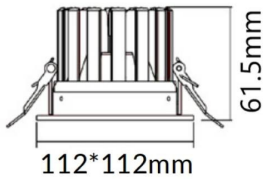

PERFORM-S

Lavov Downlights from the family PERFORM-S ,power 12 W and CRI 80 with an optic 100 degrees made in Die Cast Aluminum finished in White with a real lumen output of 1200lm and an efficiency of 100lm/W. ON/OFF driver.

Item code	86.D023.1301.01
Product type	Indoor
Category	Downlights
Family	PERFORM
Subfamily	PERFORM-S
Pictograms	

Scheme

Product	
Real power (W)	12
Real luminous flux (Lm)	1200
Luminous efficiency (Lm/W)	100
Beam angle (°)	100
Life time (h)	50000 h L80B10
IP	20
Electrical class insulation	Clas II
Colour	White
Control gear included	Yes
Control gear	ON/OFF
Flicker Free	Yes
Light source	LED
Type of LED	SMD
Colour temperature (K)	3000
Colour consistency (SDCM)	SDCM<3
CRI	80