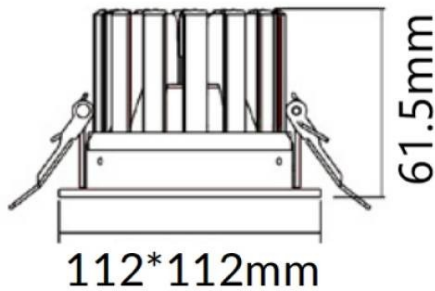

PERFORM-S

Lavov Downlights from the family PERFORM-S ,power 12 W and CRI 80 with an optic 100 degrees made in Die Cast Aluminum finished in White with a real lumen output of 1200lm and an efficiency of 100lm/W. ON/OFF driver.

Item code	86.D023.1301.01
Product type	Indoor
Category	Downlights
Family	PERFORM
Subfamily	PERFORM-S
Pictograms	

Scheme

Product	
Real power (W)	12
Real luminous flux (Lm)	1200
Luminous efficiency (Lm/W)	100
Beam angle (º)	100
Life time (h)	50000 h L80B10
IP	20
Electrical class insulation	Clas II
Colour	White
Control gear included	Yes
Control gear	ON/OFF
Flicker Free	Yes
Light source	LED
Type of LED	SMD
Colour temperature (K)	3000
Colour consistency (SDCM)	SDCM<3
CRI	80