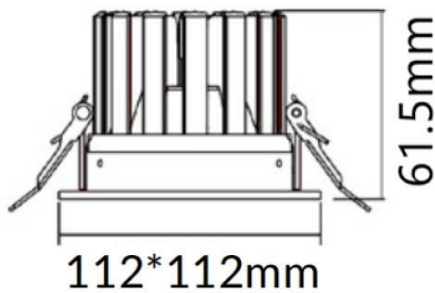

### PERFORM-S

Lavov Downlights from the family PERFORM-S ,power 12 W and CRI 80 with an optic 100 degrees made in Die Cast Aluminum finished in White with a real lumen output of 1200lm and an efficiency of 100lm/W. ON/OFF driver.

### Scheme

Product	
Real power (W)	12
Real luminous flux (Lm)	1200
Luminous efficiency (Lm/W)	100
Beam angle (°)	100
Life time (h)	50000 h L80B10
IP	20
Electrical class insulation	Clas II
Colour	White
Control gear included	Yes
Control gear	ON/OFF
Flicker Free	Yes
Light source	LED
Type of LED	SMD
Colour temperature (K)	3000
Colour consistency (SDCM)	SDCM3
CRI	80