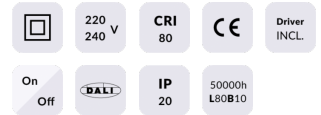

PERFORM-S

Lavov Downlights from the family PERFORM-S ,power 12 W and CRI 80 with an optic 100 degrees made in Die Cast Aluminum finished in White with a real lumen output of 1200lm and an efficiency of 100lm/W. ON/OFF driver.

Item code	86.D023.1301.01
Product type	Indoor
Category	Downlights
Family	PERFORM
Subfamily	PERFORM-S

Pictograms

Scheme

Product	
Real power (W)	12
Real luminous flux (Lm)	1200
Luminous efficiency (Lm/W)	100
Beam angle (°)	100
Life time (h)	50000 h L80B10
IP	20
Electrical class insulation	Clas II
Colour	White
Control gear included	Yes
Control gear	ON/OFF
Flicker Free	Yes
Light source	LED
Type of LED	SMD
Colour temperature (K)	3000
Colour consistency (SDCM)	SDCM<3
CRI	80