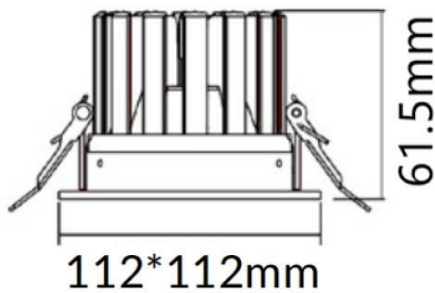

PERFORM-S

Lavov Downlights from the family PERFORM-S ,power 12 W and CRI 80 with an optic 100 degrees made in Die Cast Aluminum finished in White with a real lumen output of 1200lm and an efficiency of 100lm/W. ON/OFF driver.

Item code	86.D023.1401.01
Product type	Indoor
Category	Downlights
Family	PERFORM
Subfamily	PERFORM-S
Pictograms	

Scheme

Product	
Real power (W)	12
Real luminous flux (Lm)	1200
Luminous efficiency (Lm/W)	100
Beam angle (º)	100
Life time (h)	50000 h L80B10
IP	20
Electrical class insulation	Clas II
Colour	White
Control gear included	Yes
Control gear	ON/OFF
Flicker Free	Yes
Light source	LED
Type of LED	SMD
Colour temperature (K)	4000
Colour consistency (SDCM)	SDCM<3
CRI	80