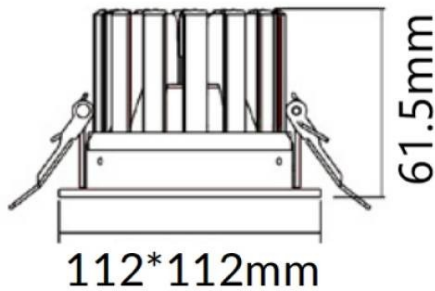

PERFORM-S

Lavov Downlights from the family PERFORM-S ,power 12 W and CRI 80 with an optic 100 degrees made in Die Cast Aluminum finished in White with a real lumen output of 1200lm and an efficiency of 100lm/W. ON/OFF driver.

Item code	86.D023.1401.01
Product type	Indoor
Category	Downlights
Family	PERFORM
Subfamily	PERFORM-S
Pictograms	

Scheme

Product	
Real power (W)	12
Real luminous flux (Lm)	1200
Luminous efficiency (Lm/W)	100
Beam angle (°)	100
Life time (h)	50000 h L80B10
IP	20
Electrical class insulation	Clas II
Colour	White
Control gear included	Yes
Control gear	ON/OFF
Flicker Free	Yes
Light source	LED
Type of LED	SMD
Colour temperature (K)	4000
Colour consistency (SDCM)	SDCM3
CRI	80