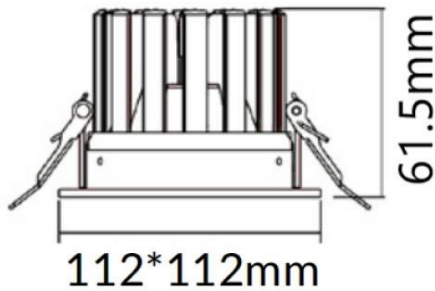

PERFORM-S

Lavov Downlights from the family PERFORM-S ,power 12 W and CRI 80 with an optic 100 degrees made in Die Cast Aluminum finished in White with a real lumen output of 1200lm and an efficiency of 100lm/W. ON/OFF driver.

Item code	86.D023.1401.01
Product type	Indoor
Category	Downlights
Family	PERFORM
Subfamily	PERFORM-S
Pictograms	

Scheme

Product	
Real power (W)	12
Real luminous flux (Lm)	1200
Luminous efficiency (Lm/W)	100
Beam angle (°)	100
Life time (h)	50000 h L80B10
IP	20
Electrical class insulation	Clas II
Colour	White
Control gear included	Yes
Control gear	ON/OFF
Flicker Free	Yes
Light source	LED
Type of LED	SMD
Colour temperature (K)	4000
Colour consistency (SDCM)	SDCM<3
CRI	80