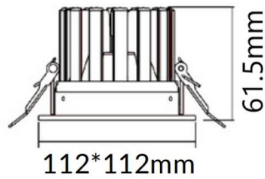

PERFORM-S

Lavov Downlights from the family PERFORM-S ,power 12 W and CRI 80 with an optic 100 degrees made in Die Cast Aluminum finished in White with a real lumen output of 1200lm and an efficiency of 100lm/W. ON/OFF driver.

Item code	86.D023.1401.01
Product type	Indoor
Category	Downlights
Family	PERFORM
Subfamily	PERFORM-S
Pictograms	

Scheme

Product	
Real power (W)	12
Real luminous flux (Lm)	1200
Luminous efficiency (Lm/W)	100
Beam angle (°)	100
Life time (h)	50000 h L80B10
IP	20
Electrical class insulation	Clas II
Colour	White
Control gear included	Yes
Control gear	ON/OFF
Flicker Free	Yes
Light source	LED
Type of LED	SMD
Colour temperature (K)	4000
Colour consistency (SDCM)	SDCM<3
CRI	80