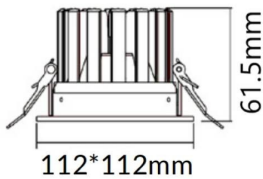

PERFORM-S

Lavov Downlights from the family PERFORM-S ,power 12 W and CRI 80 with an optic 100 degrees made in Die Cast Aluminum finished in White with a real lumen output of 1200lm and an efficiency of 100lm/W. ON/OFF driver.

Item code	86.D023.1401.01
Product type	Indoor
Category	Downlights
Family	PERFORM
Subfamily	PERFORM-S
Pictograms	

Scheme

Product	
Real power (W)	12
Real luminous flux (Lm)	1200
Luminous efficiency (Lm/W)	100
Beam angle (°)	100
Life time (h)	50000 h L80B10
IP	20
Electrical class insulation	Clas II
Colour	White
Control gear included	Yes
Control gear	ON/OFF
Flicker Free	Yes
Light source	LED
Type of LED	SMD
Colour temperature (K)	4000
Colour consistency (SDCM)	SDCM<3
CRI	80