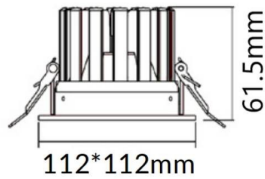

Scheme

Product	
Real power (W)	12
Real luminous flux (Lm)	1200
Luminous efficiency (Lm/W)	100
Beam angle (°)	100
Life time (h)	50000 h L80B10
IP	20
Electrical class insulation	Clas II
Colour	White
Control gear included	Yes
Control gear	DALI
Flicker Free	Yes
Light source	LED
Type of LED	SMD
Colour temperature (K)	4000
Colour consistency (SDCM)	SDCM<3
CRI	80