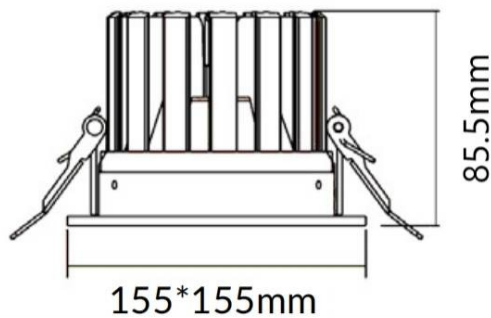

PERFORM-S

Lavov Downlights from the family PERFORM-S ,power 24 W and CRI 80 with an optic 100 degrees made in Die Cast Aluminum finished in White with a real lumen output of 2400lm and an efficiency of 100lm/W. ON/OFF driver.

Item code	86.D023.2301.01
Product type	Indoor
Category	Downlights
Family	PERFORM
Subfamily	PERFORM-S
Pictograms	

Scheme

Product	
Real power (W)	24
Real luminous flux (Lm)	2400
Luminous efficiency (Lm/W)	100
Beam angle (°)	100
Life time (h)	50000 h L80B10
IP	20
Electrical class insulation	Clas II
Colour	White
Control gear included	Yes
Control gear	ON/OFF
Flicker Free	Yes
Light source	LED
Type of LED	SMD
Colour temperature (K)	3000
Colour consistency (SDCM)	SDCM3
CRI	80