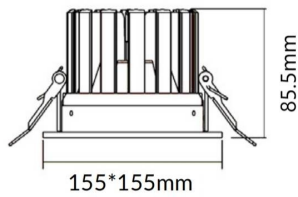

PERFORM-S

Lavov Downlights from the family PERFORM-S ,power 24 W and CRI 80 with an optic 100 degrees made in Die Cast Aluminum finished in White with a real lumen output of 2400lm and an efficiency of 100lm/W. ON/OFF driver.

Item code	86.D023.2301.01
Product type	Indoor
Category	Downlights
Family	PERFORM
Subfamily	PERFORM-S

Pictograms

Scheme

Product	
Real power (W)	24
Real luminous flux (Lm)	2400
Luminous efficiency (Lm/W)	100
Beam angle (°)	100
Life time (h)	50000 h L80B10
IP	20
Electrical class insulation	Clas II
Colour	White
Control gear included	Yes
Control gear	ON/OFF
Flicker Free	Yes
Light source	LED
Type of LED	SMD
Colour temperature (K)	3000
Colour consistency (SDCM)	SDCM<3
CRI	80