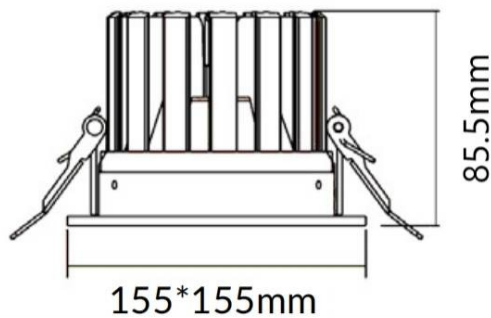

PERFORM-S

Lavov Downlights from the family PERFORM-S ,power 24 W and CRI 80 with an optic 100 degrees made in Die Cast Aluminum finished in White with a real lumen output of 2400lm and an efficiency of 100lm/W. ON/OFF driver.

Item code	86.D023.2301.01
Product type	Indoor
Category	Downlights
Family	PERFORM
Subfamily	PERFORM-S
Pictograms	

Scheme

Product	
Real power (W)	24
Real luminous flux (Lm)	2400
Luminous efficiency (Lm/W)	100
Beam angle (º)	100
Life time (h)	50000 h L80B10
IP	20
Electrical class insulation	Clas II
Colour	White
Control gear included	Yes
Control gear	ON/OFF
Flicker Free	Yes
Light source	LED
Type of LED	SMD
Colour temperature (K)	3000
Colour consistency (SDCM)	SDCM<3
CRI	80