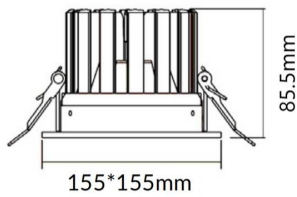

PERFORM-S

Lavov Downlights from the family PERFORM-S ,power 24 W and CRI 80 with an optic 100 degrees made in Die Cast Aluminum finished in White with a real lumen output of 2400lm and an efficiency of 100lm/W. ON/OFF driver.

Item code	86.D023.2301.01
Product type	Indoor
Category	Downlights
Family	PERFORM
Subfamily	PERFORM-S
Pictograms	

Scheme

Product	
Real power (W)	24
Real luminous flux (Lm)	2400
Luminous efficiency (Lm/W)	100
Beam angle (°)	100
Life time (h)	50000 h L80B10
IP	20
Electrical class insulation	Clas II
Colour	White
Control gear included	Yes
Control gear	ON/OFF
Flicker Free	Yes
Light source	LED
Type of LED	SMD
Colour temperature (K)	3000
Colour consistency (SDCM)	SDCM<3
CRI	80