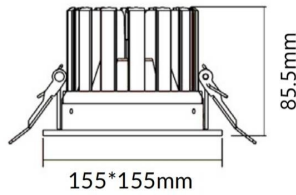

PERFORM-S

Lavov Downlights from the family PERFORM-S ,power 24 W and CRI 80 with an optic 100 degrees made in Die Cast Aluminum finished in White with a real lumen output of 2400lm and an efficiency of 100lm/W. ON/OFF driver.

Item code	86.D023.2301.01
Product type	Indoor
Category	Downlights
Family	PERFORM
Subfamily	PERFORM-S
Pictograms	

Scheme

Product	
Real power (W)	24
Real luminous flux (Lm)	2400
Luminous efficiency (Lm/W)	100
Beam angle (°)	100
Life time (h)	50000 h L80B10
IP	20
Electrical class insulation	Clas II
Colour	White
Control gear included	Yes
Control gear	ON/OFF
Flicker Free	Yes
Light source	LED
Type of LED	SMD
Colour temperature (K)	3000
Colour consistency (SDCM)	SDCM<3
CRI	80