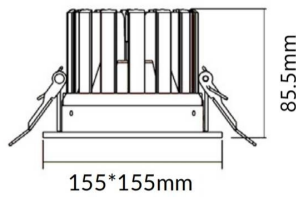

**PERFORM-S**

Lavov Downlights from the family PERFORM-S ,power 24 W and CRI 80 with an optic 100 degrees made in Die Cast Aluminum finished in White with a real lumen output of 2400lm and an efficiency of 100lm/W. DALI driver.

<b>Item code</b>	<b>86.D023.2303.01</b>
<b>Product type</b>	<b>Indoor</b>
<b>Category</b>	<b>Downlights</b>
<b>Family</b>	<b>PERFORM</b>
<b>Subfamily</b>	<b>PERFORM-S</b>
<b>Pictograms</b>	

**Scheme**

<b>Product</b>	
<b>Real power (W)</b>	<b>24</b>
<b>Real luminous flux (Lm)</b>	<b>2400</b>
<b>Luminous efficiency (Lm/W)</b>	<b>100</b>
<b>Beam angle (°)</b>	<b>100</b>
<b>Life time (h)</b>	<b>50000 h L80B10</b>
<b>IP</b>	<b>20</b>
<b>Electrical class insulation</b>	<b>Clas II</b>
<b>Colour</b>	<b>White</b>
<b>Control gear included</b>	<b>Yes</b>
<b>Control gear</b>	<b>DALI</b>
<b>Flicker Free</b>	<b>Yes</b>
<b>Light source</b>	<b>LED</b>
<b>Type of LED</b>	<b>SMD</b>
<b>Colour temperature (K)</b>	<b>3000</b>
<b>Colour consistency (SDCM)</b>	<b>SDCM&lt;3</b>
<b>CRI</b>	<b>80</b>