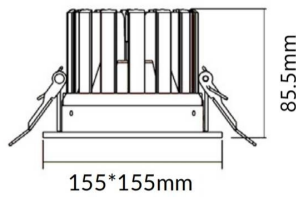

Scheme

Product	
Real power (W)	24
Real luminous flux (Lm)	2400
Luminous efficiency (Lm/W)	100
Beam angle (°)	100
Life time (h)	50000 h L80B10
IP	20
Electrical class insulation	Clas II
Colour	White
Control gear included	Yes
Control gear	ON/OFF
Flicker Free	Yes
Light source	LED
Type of LED	SMD
Colour temperature (K)	4000
Colour consistency (SDCM)	SDCM<3
CRI	80