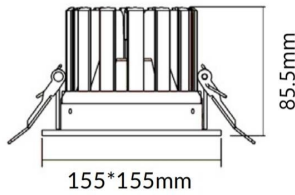

PERFORM-S

Lavov Downlights from the family PERFORM-S ,power 24 W and CRI 80 with an optic 100 degrees made in Die Cast Aluminum finished in White with a real lumen output of 2400lm and an efficiency of 100lm/W. ON/OFF driver.

Item code	86.D023.2401.01
Product type	Indoor
Category	Downlights
Family	PERFORM
Subfamily	PERFORM-S
Pictograms	

Scheme

Product	
Real power (W)	24
Real luminous flux (Lm)	2400
Luminous efficiency (Lm/W)	100
Beam angle (°)	100
Life time (h)	50000 h L80B10
IP	20
Electrical class insulation	Clas II
Colour	White
Control gear included	Yes
Control gear	ON/OFF
Flicker Free	Yes
Light source	LED
Type of LED	SMD
Colour temperature (K)	4000
Colour consistency (SDCM)	SDCM<3
CRI	80