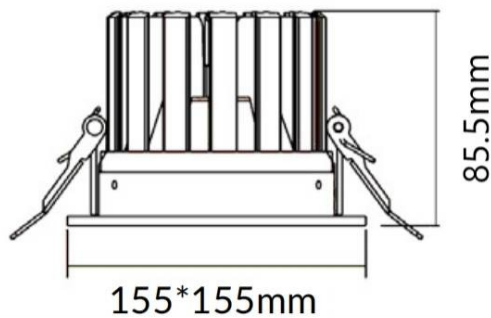

PERFORM-S

Lavov Downlights from the family PERFORM-S ,power 24 W and CRI 80 with an optic 100 degrees made in Die Cast Aluminum finished in White with a real lumen output of 2400lm and an efficiency of 100lm/W. ON/OFF driver.

Item code	86.D023.2401.01
Product type	Indoor
Category	Downlights
Family	PERFORM
Subfamily	PERFORM-S
Pictograms	

Scheme

Product	
Real power (W)	24
Real luminous flux (Lm)	2400
Luminous efficiency (Lm/W)	100
Beam angle (º)	100
Life time (h)	50000 h L80B10
IP	20
Electrical class insulation	Clas II
Colour	White
Control gear included	Yes
Control gear	ON/OFF
Flicker Free	Yes
Light source	LED
Type of LED	SMD
Colour temperature (K)	4000
Colour consistency (SDCM)	SDCM<3
CRI	80