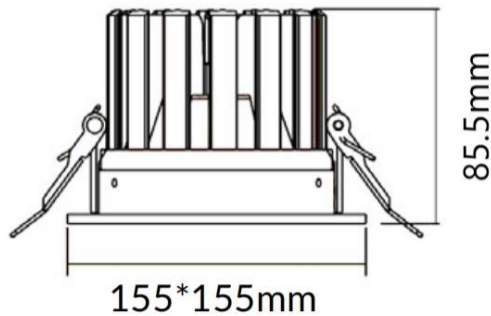

PERFORM-S

Lavov Downlights from the family PERFORM-S ,power 24 W and CRI 80 with an optic 100 degrees made in Die Cast Aluminum finished in White with a real lumen output of 2400lm and an efficiency of 100lm/W. ON/OFF driver.

Item code	86.D023.2401.01
Product type	Indoor
Category	Downlights
Family	PERFORM
Subfamily	PERFORM-S
Pictograms	

Scheme

Product	
Real power (W)	24
Real luminous flux (Lm)	2400
Luminous efficiency (Lm/W)	100
Beam angle (°)	100
Life time (h)	50000 h L80B10
IP	20
Electrical class insulation	Clas II
Colour	White
Control gear included	Yes
Control gear	ON/OFF
Flicker Free	Yes
Light source	LED
Type of LED	SMD
Colour temperature (K)	4000
Colour consistency (SDCM)	SDCM3
CRI	80