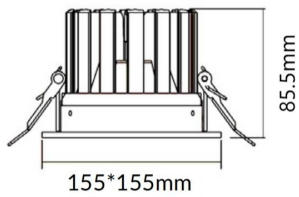

**PERFORM-S**

Lavov Downlights from the family PERFORM-S ,power 24 W and CRI 80 with an optic 100 degrees made in Die Cast Aluminum finished in White with a real lumen output of 2400lm and an efficiency of 100lm/W. DALI driver.

<b>Item code</b>	<b>86.D023.2403.01</b>
<b>Product type</b>	<b>Indoor</b>
<b>Category</b>	<b>Downlights</b>
<b>Family</b>	<b>PERFORM</b>
<b>Subfamily</b>	<b>PERFORM-S</b>

**Pictograms**

**Scheme**

<b>Product</b>	
<b>Real power (W)</b>	<b>24</b>
<b>Real luminous flux (Lm)</b>	<b>2400</b>
<b>Luminous efficiency (Lm/W)</b>	<b>100</b>
<b>Beam angle (°)</b>	<b>100</b>
<b>Life time (h)</b>	<b>50000 h L80B10</b>
<b>IP</b>	<b>20</b>
<b>Electrical class insulation</b>	<b>Clas II</b>
<b>Colour</b>	<b>White</b>
<b>Control gear included</b>	<b>Yes</b>
<b>Control gear</b>	<b>DALI</b>
<b>Flicker Free</b>	<b>Yes</b>
<b>Light source</b>	<b>LED</b>
<b>Type of LED</b>	<b>SMD</b>
<b>Colour temperature (K)</b>	<b>4000</b>
<b>Colour consistency (SDCM)</b>	<b>SDCM&lt;3</b>
<b>CRI</b>	<b>80</b>