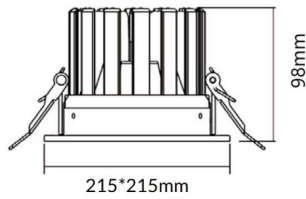

### PERFORM-S

Lavov Downlights from the family PERFORM-S ,power 48 W and CRI 80 with an optic 100 degrees made in Die Cast Aluminum finished in White with a real lumen output of 4800lm and an efficiency of 100lm/W. ON/OFF driver.

### Scheme

Product	
Real power (W)	48
Real luminous flux (Lm)	4800
Luminous efficiency (Lm/W)	100
Beam angle (°)	100
Life time (h)	50000 h L80B10
IP	20
Electrical class insulation	Clas II
Colour	White
Control gear included	Yes
Control gear	ON/OFF
Flicker Free	Yes
Light source	LED
Type of LED	SMD
Colour temperature (K)	3000
Colour consistency (SDCM)	SDCM<3
CRI	80