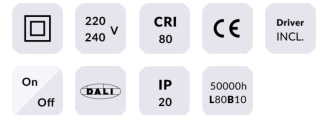

**PERFORM-S**

Lavov Downlights from the family PERFORM-S ,power 48 W and CRI 80 with an optic 100 degrees made in Die Cast Aluminum finished in White with a real lumen output of 4800lm and an efficiency of 100lm/W. ON/OFF driver.

<b>Item code</b>	<b>86.D023.3301.01</b>
<b>Product type</b>	<b>Indoor</b>
<b>Category</b>	<b>Downlights</b>
<b>Family</b>	<b>PERFORM</b>
<b>Subfamily</b>	<b>PERFORM-S</b>

**Pictograms**

**Scheme**

<b>Product</b>	
<b>Real power (W)</b>	<b>48</b>
<b>Real luminous flux (Lm)</b>	<b>4800</b>
<b>Luminous efficiency (Lm/W)</b>	<b>100</b>
<b>Beam angle (°)</b>	<b>100</b>
<b>Life time (h)</b>	<b>50000 h L80B10</b>
<b>IP</b>	<b>20</b>
<b>Electrical class insulation</b>	<b>Clas II</b>
<b>Colour</b>	<b>White</b>
<b>Control gear included</b>	<b>Yes</b>
<b>Control gear</b>	<b>ON/OFF</b>
<b>Flicker Free</b>	<b>Yes</b>
<b>Light source</b>	<b>LED</b>
<b>Type of LED</b>	<b>SMD</b>
<b>Colour temperature (K)</b>	<b>3000</b>
<b>Colour consistency (SDCM)</b>	<b>SDCM&lt;3</b>
<b>CRI</b>	<b>80</b>