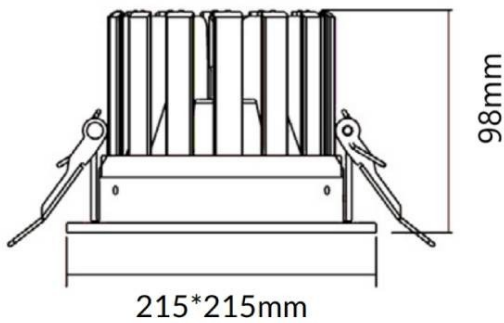

PERFORM-S

Lavov Downlights from the family PERFORM-S ,power 48 W and CRI 80 with an optic 100 degrees made in Die Cast Aluminum finished in White with a real lumen output of 4800lm and an efficiency of 100lm/W. ON/OFF driver.

Item code	86.D023.3301.01
Product type	Indoor
Category	Downlights
Family	PERFORM
Subfamily	PERFORM-S
Pictograms	

Scheme

Product	
Real power (W)	48
Real luminous flux (Lm)	4800
Luminous efficiency (Lm/W)	100
Beam angle (°)	100
Life time (h)	50000 h L80B10
IP	20
Electrical class insulation	Clas II
Colour	White
Control gear included	Yes
Control gear	ON/OFF
Flicker Free	Yes
Light source	LED
Type of LED	SMD
Colour temperature (K)	3000
Colour consistency (SDCM)	SDCM3
CRI	80