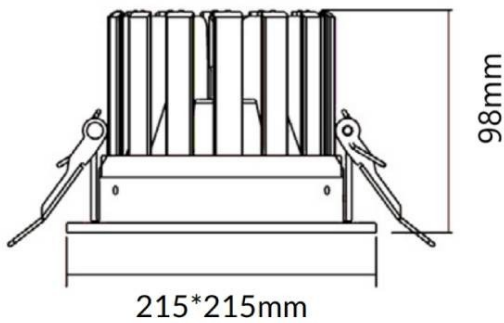

PERFORM-S

Lavov Downlights from the family PERFORM-S ,power 48 W and CRI 80 with an optic 100 degrees made in Die Cast Aluminum finished in White with a real lumen output of 4800lm and an efficiency of 100lm/W. ON/OFF driver.

Item code	86.D023.3301.01
Product type	Indoor
Category	Downlights
Family	PERFORM
Subfamily	PERFORM-S
Pictograms	

Scheme

Product	
Real power (W)	48
Real luminous flux (Lm)	4800
Luminous efficiency (Lm/W)	100
Beam angle (º)	100
Life time (h)	50000 h L80B10
IP	20
Electrical class insulation	Clas II
Colour	White
Control gear included	Yes
Control gear	ON/OFF
Flicker Free	Yes
Light source	LED
Type of LED	SMD
Colour temperature (K)	3000
Colour consistency (SDCM)	SDCM<3
CRI	80