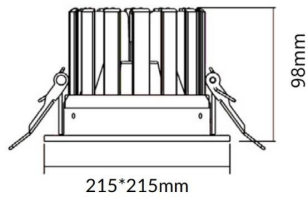

PERFORM-S

Lavov Downlights from the family PERFORM-S ,power 48 W and CRI 80 with an optic 100 degrees made in Die Cast Aluminum finished in White with a real lumen output of 4800lm and an efficiency of 100lm/W. ON/OFF driver.

Item code	86.D023.3301.01
Product type	Indoor
Category	Downlights
Family	PERFORM
Subfamily	PERFORM-S
Pictograms	

Scheme

Product	
Real power (W)	48
Real luminous flux (Lm)	4800
Luminous efficiency (Lm/W)	100
Beam angle (°)	100
Life time (h)	50000 h L80B10
IP	20
Electrical class insulation	Clas II
Colour	White
Control gear included	Yes
Control gear	ON/OFF
Flicker Free	Yes
Light source	LED
Type of LED	SMD
Colour temperature (K)	3000
Colour consistency (SDCM)	SDCM<3
CRI	80