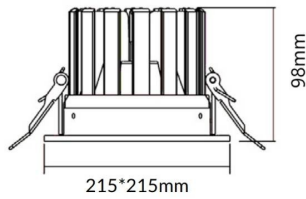

Scheme

Product	
Real power (W)	48
Real luminous flux (Lm)	4800
Luminous efficiency (Lm/W)	100
Beam angle (°)	100
Life time (h)	50000 h L80B10
IP	20
Electrical class insulation	Clas II
Colour	White
Control gear included	Yes
Control gear	ON/OFF
Flicker Free	Yes
Light source	LED
Type of LED	SMD
Colour temperature (K)	3000
Colour consistency (SDCM)	SDCM<3
CRI	80