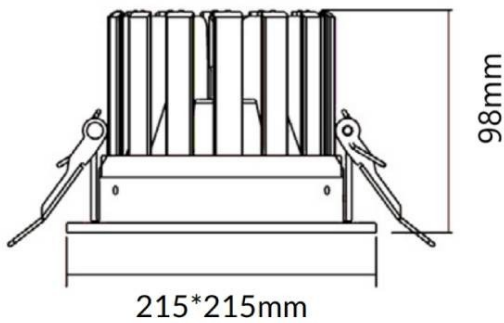

**PERFORM-S**

Lavov Downlights from the family PERFORM-S ,power 48 W and CRI 80 with an optic 100 degrees made in Die Cast Aluminum finished in White with a real lumen output of 4800lm and an efficiency of 100lm/W. DALI driver.

<b>Item code</b>	<b>86.D023.3303.01</b>
<b>Product type</b>	<b>Indoor</b>
<b>Category</b>	<b>Downlights</b>
<b>Family</b>	<b>PERFORM</b>
<b>Subfamily</b>	<b>PERFORM-S</b>
<b>Pictograms</b>	

**Scheme**

<b>Product</b>	
<b>Real power (W)</b>	<b>48</b>
<b>Real luminous flux (Lm)</b>	<b>4800</b>
<b>Luminous efficiency (Lm/W)</b>	<b>100</b>
<b>Beam angle (°)</b>	<b>100</b>
<b>Life time (h)</b>	<b>50000 h L80B10</b>
<b>IP</b>	<b>20</b>
<b>Electrical class insulation</b>	<b>Clas II</b>
<b>Colour</b>	<b>White</b>
<b>Control gear included</b>	<b>Yes</b>
<b>Control gear</b>	<b>DALI</b>
<b>Flicker Free</b>	<b>Yes</b>
<b>Light source</b>	<b>LED</b>
<b>Type of LED</b>	<b>SMD</b>
<b>Colour temperature (K)</b>	<b>3000</b>
<b>Colour consistency (SDCM)</b>	<b>SDCM3</b>
<b>CRI</b>	<b>80</b>