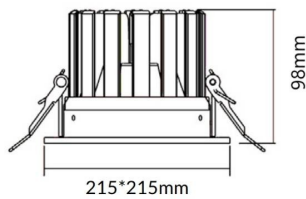

PERFORM-S

Lavov Downlights from the family PERFORM-S ,power 48 W and CRI 80 with an optic 100 degrees made in Die Cast Aluminum finished in White with a real lumen output of 4800lm and an efficiency of 100lm/W. ON/OFF driver.

Item code	86.D023.3401.01
Product type	Indoor
Category	Downlights
Family	PERFORM
Subfamily	PERFORM-S

Pictograms

Scheme

Product

Real power (W)	48
Real luminous flux (Lm)	4800
Luminous efficiency (Lm/W)	100
Beam angle (°)	100
Life time (h)	50000 h L80B10
IP	20
Electrical class insulation	Clas II
Colour	White
Control gear included	Yes
Control gear	ON/OFF
Flicker Free	Yes
Light source	LED
Type of LED	SMD
Colour temperature (K)	4000
Colour consistency (SDCM)	SDCM<3
CRI	80