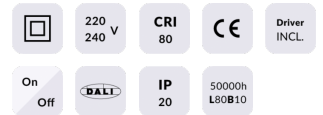

PERFORM-S

Lavov Downlights from the family PERFORM-S ,power 48 W and CRI 80 with an optic 100 degrees made in Die Cast Aluminum finished in White with a real lumen output of 4800lm and an efficiency of 100lm/W. ON/OFF driver.

Item code	86.D023.3401.01
Product type	Indoor
Category	Downlights
Family	PERFORM
Subfamily	PERFORM-S

Pictograms

Scheme

Product

Real power (W)	48
Real luminous flux (Lm)	4800
Luminous efficiency (Lm/W)	100
Beam angle (°)	100
Life time (h)	50000 h L80B10
IP	20
Electrical class insulation	Clas II
Colour	White
Control gear included	Yes
Control gear	ON/OFF
Flicker Free	Yes
Light source	LED
Type of LED	SMD
Colour temperature (K)	4000
Colour consistency (SDCM)	SDCM<3
CRI	80