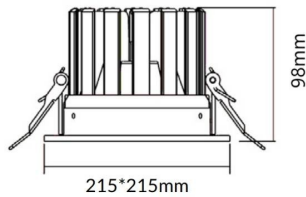

PERFORM-S

Lavov Downlights from the family PERFORM-S ,power 48 W and CRI 80 with an optic 100 degrees made in Die Cast Aluminum finished in White with a real lumen output of 4800lm and an efficiency of 100lm/W. ON/OFF driver.

Item code	86.D023.3401.01
Product type	Indoor
Category	Downlights
Family	PERFORM
Subfamily	PERFORM-S

Pictograms

Scheme

Product

Real power (W)	48
Real luminous flux (Lm)	4800
Luminous efficiency (Lm/W)	100
Beam angle (°)	100
Life time (h)	50000 h L80B10
IP	20
Electrical class insulation	Clas II
Colour	White
Control gear included	Yes
Control gear	ON/OFF
Flicker Free	Yes
Light source	LED
Type of LED	SMD
Colour temperature (K)	4000
Colour consistency (SDCM)	SDCM<3
CRI	80