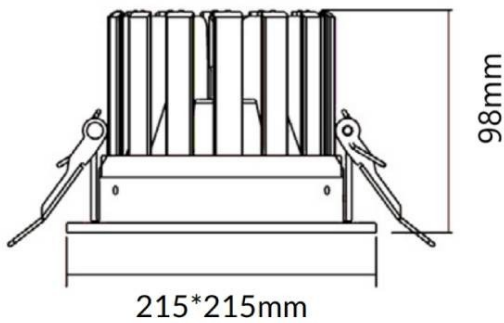

PERFORM-S

Lavov Downlights from the family PERFORM-S ,power 48 W and CRI 80 with an optic 100 degrees made in Die Cast Aluminum finished in White with a real lumen output of 4800lm and an efficiency of 100lm/W. ON/OFF driver.

Item code	86.D023.3401.01
Product type	Indoor
Category	Downlights
Family	PERFORM
Subfamily	PERFORM-S
Pictograms	

Scheme

Product	
Real power (W)	48
Real luminous flux (Lm)	4800
Luminous efficiency (Lm/W)	100
Beam angle (º)	100
Life time (h)	50000 h L80B10
IP	20
Electrical class insulation	Clas II
Colour	White
Control gear included	Yes
Control gear	ON/OFF
Flicker Free	Yes
Light source	LED
Type of LED	SMD
Colour temperature (K)	4000
Colour consistency (SDCM)	SDCM<3
CRI	80