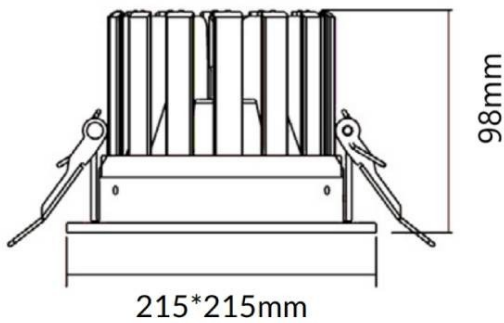

PERFORM-S

Lavov Downlights from the family PERFORM-S ,power 48 W and CRI 80 with an optic 100 degrees made in Die Cast Aluminum finished in White with a real lumen output of 4800lm and an efficiency of 100lm/W. ON/OFF driver.

Item code	86.D023.3401.01
Product type	Indoor
Category	Downlights
Family	PERFORM
Subfamily	PERFORM-S
Pictograms	

Scheme

Product	
Real power (W)	48
Real luminous flux (Lm)	4800
Luminous efficiency (Lm/W)	100
Beam angle (°)	100
Life time (h)	50000 h L80B10
IP	20
Electrical class insulation	Clas II
Colour	White
Control gear included	Yes
Control gear	ON/OFF
Flicker Free	Yes
Light source	LED
Type of LED	SMD
Colour temperature (K)	4000
Colour consistency (SDCM)	SDCM3
CRI	80