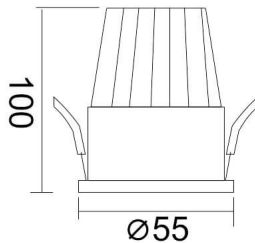

**PIXEL**

Lavov Downlights from the family PIXEL ,power 10 W and CRI 80 with an optic 38 degrees made in Die Cast Aluminum finished in White with a real lumen output of 900lm and an efficiency of 90lm/W. ON/OFF driver.

<b>Item code</b>	<b>86.D024.1331.01</b>
<b>Product type</b>	<b>Indoor</b>
<b>Category</b>	<b>Downlights</b>
<b>Family</b>	<b>PIXEL</b>
<b>Pictograms</b>	

**Scheme**

<b>Product</b>	
<b>Real power (W)</b>	<b>10</b>
<b>Real luminous flux (Lm)</b>	<b>900</b>
<b>Luminous efficiency (Lm/W)</b>	<b>90</b>
<b>Beam angle (°)</b>	<b>38</b>
<b>Life time (h)</b>	<b>50000 h L80B10</b>
<b>IP</b>	<b>20</b>
<b>Electrical class insulation</b>	<b>Clas II</b>
<b>Colour</b>	<b>White</b>
<b>Control gear included</b>	<b>Yes</b>
<b>Control gear</b>	<b>ON/OFF</b>
<b>Flicker Free</b>	<b>Yes</b>
<b>Light source</b>	<b>LED</b>
<b>Type of LED</b>	<b>COB</b>
<b>Colour temperature (K)</b>	<b>3000</b>
<b>Colour consistency (SDCM)</b>	<b>SDCM&lt;3</b>
<b>CRI</b>	<b>80</b>