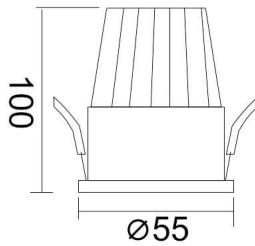

**PIXEL**

Lavov Downlights from the family PIXEL ,power 10 W and CRI 80 with an optic 38 degrees made in Die Cast Aluminum finished in White with a real lumen output of 900lm and an efficiency of 90lm/W. ON/OFF driver.

<b>Item code</b>	<b>86.D024.1331.01</b>
<b>Product type</b>	<b>Indoor</b>
<b>Category</b>	<b>Downlights</b>
<b>Family</b>	<b>PIXEL</b>

**Pictograms**

**Scheme**

<b>Product</b>	
<b>Real power (W)</b>	<b>10</b>
<b>Real luminous flux (Lm)</b>	<b>900</b>
<b>Luminous efficiency (Lm/W)</b>	<b>90</b>
<b>Beam angle (°)</b>	<b>38</b>
<b>Life time (h)</b>	<b>50000 h L80B10</b>
<b>IP</b>	<b>20</b>
<b>Electrical class insulation</b>	<b>Clas II</b>
<b>Colour</b>	<b>White</b>
<b>Control gear included</b>	<b>Yes</b>
<b>Control gear</b>	<b>ON/OFF</b>
<b>Flicker Free</b>	<b>Yes</b>
<b>Light source</b>	<b>LED</b>
<b>Type of LED</b>	<b>COB</b>
<b>Colour temperature (K)</b>	<b>3000</b>
<b>Colour consistency (SDCM)</b>	<b>SDCM&lt;3</b>
<b>CRI</b>	<b>80</b>