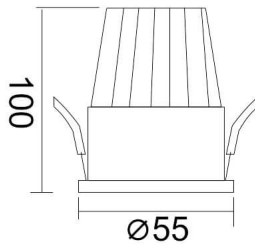

PIXEL

Lavov Downlights from the family PIXEL ,power 10 W and CRI 80 with an optic 38 degrees made in Die Cast Aluminum finished in White with a real lumen output of 900lm and an efficiency of 90lm/W. ON/OFF driver.

Item code	86.D024.1331.01
Product type	Indoor
Category	Downlights
Family	PIXEL

Pictograms

Scheme

Product	
Real power (W)	10
Real luminous flux (Lm)	900
Luminous efficiency (Lm/W)	90
Beam angle (°)	38
Life time (h)	50000 h L80B10
IP	20
Electrical class insulation	Clas II
Colour	White
Control gear included	Yes
Control gear	ON/OFF
Flicker Free	Yes
Light source	LED
Type of LED	COB
Colour temperature (K)	3000
Colour consistency (SDCM)	SDCM<3
CRI	80