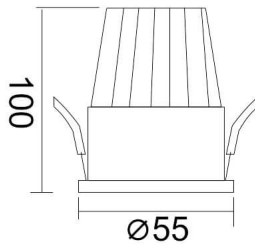

**PIXEL**

Lavov Downlights from the family PIXEL ,power 10 W and CRI 80 with an optic 38 degrees made in Die Cast Aluminum finished in Black with a real lumen output of 900lm and an efficiency of 90lm/W. ON/OFF driver.

<b>Item code</b>	<b>86.D024.1331.02</b>
<b>Product type</b>	<b>Indoor</b>
<b>Category</b>	<b>Downlights</b>
<b>Family</b>	<b>PIXEL</b>

**Pictograms**

**Scheme**

<b>Product</b>	
<b>Real power (W)</b>	<b>10</b>
<b>Real luminous flux (Lm)</b>	<b>900</b>
<b>Luminous efficiency (Lm/W)</b>	<b>90</b>
<b>Beam angle (°)</b>	<b>38</b>
<b>Life time (h)</b>	<b>50000 h L80B10</b>
<b>IP</b>	<b>20</b>
<b>Electrical class insulation</b>	<b>Clas II</b>
<b>Colour</b>	<b>Black</b>
<b>Control gear included</b>	<b>Yes</b>
<b>Control gear</b>	<b>ON/OFF</b>
<b>Flicker Free</b>	<b>Yes</b>
<b>Light source</b>	<b>LED</b>
<b>Type of LED</b>	<b>COB</b>
<b>Colour temperature (K)</b>	<b>3000</b>
<b>Colour consistency (SDCM)</b>	<b>SDCM&lt;3</b>
<b>CRI</b>	<b>80</b>