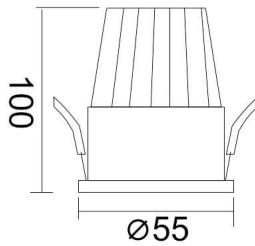

**PIXEL**

Lavov Downlights from the family PIXEL ,power 10 W and CRI 80 with an optic 38 degrees made in Die Cast Aluminum finished in Black with a real lumen output of 900lm and an efficiency of 90lm/W. ON/OFF driver.

<b>Item code</b>	<b>86.D024.1331.02</b>
<b>Product type</b>	<b>Indoor</b>
<b>Category</b>	<b>Downlights</b>
<b>Family</b>	<b>PIXEL</b>

**Pictograms**

**Scheme**

**Product**

<b>Real power (W)</b>	<b>10</b>
<b>Real luminous flux (Lm)</b>	<b>900</b>
<b>Luminous efficiency (Lm/W)</b>	<b>90</b>
<b>Beam angle (°)</b>	<b>38</b>
<b>Life time (h)</b>	<b>50000 h L80B10</b>
<b>IP</b>	<b>20</b>
<b>Electrical class insulation</b>	<b>Clas II</b>
<b>Colour</b>	<b>Black</b>
<b>Control gear included</b>	<b>Yes</b>
<b>Control gear</b>	<b>ON/OFF</b>
<b>Flicker Free</b>	<b>Yes</b>
<b>Light source</b>	<b>LED</b>
<b>Type of LED</b>	<b>COB</b>
<b>Colour temperature (K)</b>	<b>3000</b>
<b>Colour consistency (SDCM)</b>	<b>SDCM&lt;3</b>
<b>CRI</b>	<b>80</b>