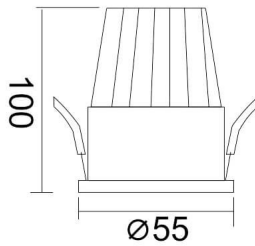

PIXEL

Lavov Downlights from the family PIXEL ,power 10 W and CRI 80 with an optic 38 degrees made in Die Cast Aluminum finished in Black with a real lumen output of 900lm and an efficiency of 90lm/W. ON/OFF driver.

Item code	86.D024.1331.02
Product type	Indoor
Category	Downlights
Family	PIXEL
Pictograms	        

Scheme

Product	
Real power (W)	10
Real luminous flux (Lm)	900
Luminous efficiency (Lm/W)	90
Beam angle (°)	38
Life time (h)	50000 h L80B10
IP	20
Electrical class insulation	Clas II
Colour	Black
Control gear included	Yes
Control gear	ON/OFF
Flicker Free	Yes
Light source	LED
Type of LED	COB
Colour temperature (K)	3000
Colour consistency (SDCM)	SDCM<3
CRI	80