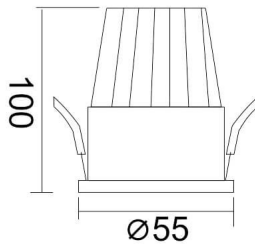

PIXEL

Lavov Downlights from the family PIXEL ,power 10 W and CRI 80 with an optic 38 degrees made in Die Cast Aluminum finished in White with a real lumen output of 900lm and an efficiency of 90lm/W. DALI driver.

Item code	86.D024.1333.01
Product type	Indoor
Category	Downlights
Family	PIXEL

Pictograms

Scheme

Product

Real power (W)	10
Real luminous flux (Lm)	900
Luminous efficiency (Lm/W)	90
Beam angle (°)	38
Life time (h)	50000 h L80B10
IP	20
Electrical class insulation	Clas II
Colour	White
Control gear included	Yes
Control gear	DALI
Flicker Free	Yes
Light source	LED
Type of LED	COB
Colour temperature (K)	3000
Colour consistency (SDCM)	SDCM<3
CRI	80