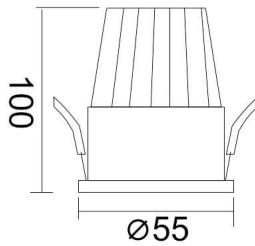

PIXEL

Lavov Downlights from the family PIXEL ,power 10 W and CRI 80 with an optic 38 degrees made in Die Cast Aluminum finished in White with a real lumen output of 900lm and an efficiency of 90lm/W. DALI driver.

Item code	86.D024.1333.01
Product type	Indoor
Category	Downlights
Family	PIXEL

Pictograms

Scheme

Product

Real power (W)	10
Real luminous flux (Lm)	900
Luminous efficiency (Lm/W)	90
Beam angle (°)	38
Life time (h)	50000 h L80B10
IP	20
Electrical class insulation	Clas II
Colour	White
Control gear included	Yes
Control gear	DALI
Flicker Free	Yes
Light source	LED
Type of LED	COB
Colour temperature (K)	3000
Colour consistency (SDCM)	SDCM<3
CRI	80