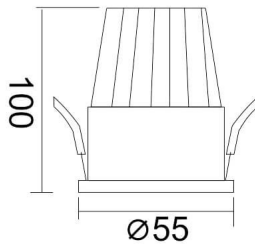

PIXEL

Lavov Downlights from the family PIXEL ,power 10 W and CRI 80 with an optic 38 degrees made in Die Cast Aluminum finished in Black with a real lumen output of 900lm and an efficiency of 90lm/W. DALI driver.

Item code	86.D024.1333.02
Product type	Indoor
Category	Downlights
Family	PIXEL

Pictograms

Scheme

Product

Real power (W)	10
Real luminous flux (Lm)	900
Luminous efficiency (Lm/W)	90
Beam angle (°)	38
Life time (h)	50000 h L80B10
IP	20
Electrical class insulation	Clas II
Colour	Black
Control gear included	Yes
Control gear	DALI
Flicker Free	Yes
Light source	LED
Type of LED	COB
Colour temperature (K)	3000
Colour consistency (SDCM)	SDCM<3
CRI	80

Photometry